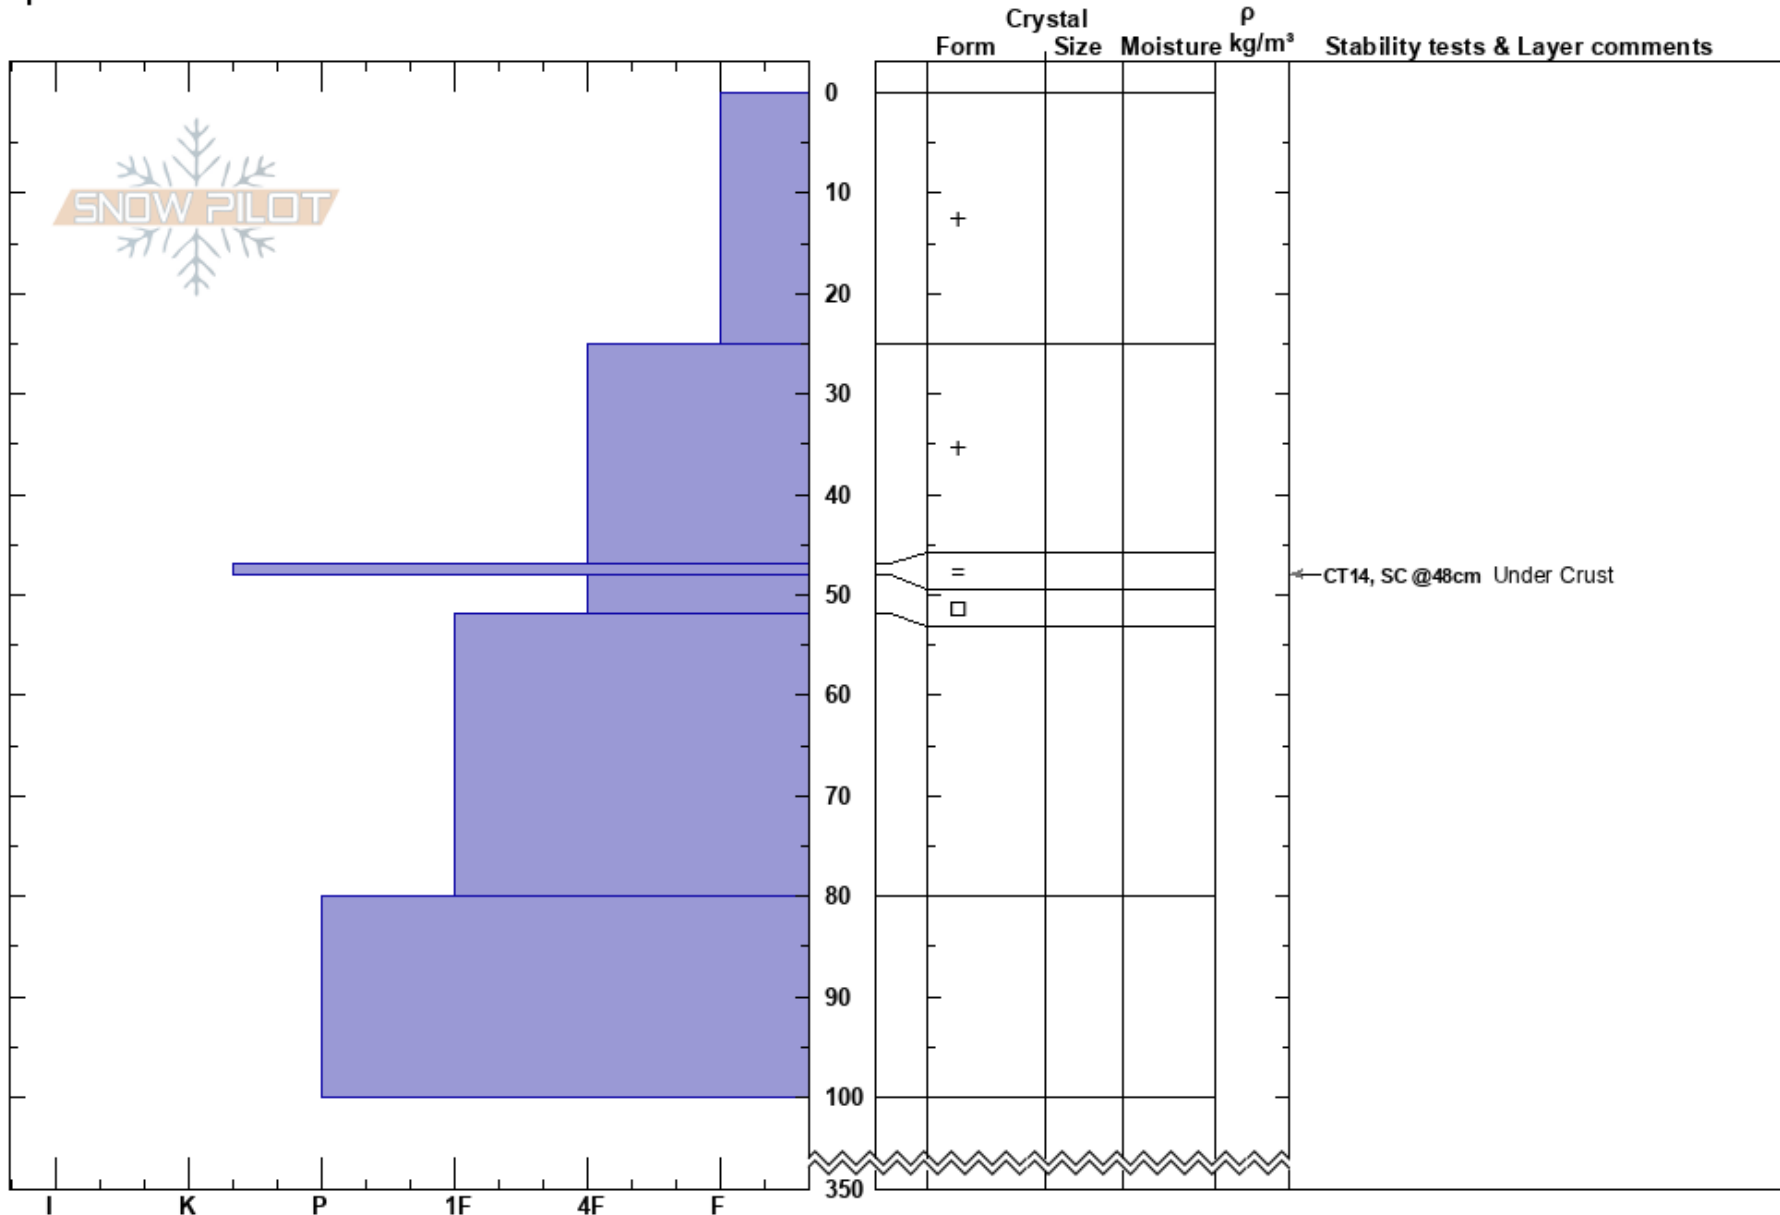

Magic
 Monashee
 BC
 Elevation: 1871 m
 Aspect: NE
 Specifics:

Craig Ellis
 17/03/2022 - 14:00
 Co-ord: 50.94164N, -118.54232W
 Slope Angle: 35°
 Wind Loading:

Stability:
 Air Temperature: -2°C
 Sky Cover: X
 Precipitation: NO
 Wind:
 HS: 350
 PF: 40
 PS: 25
 48-52cm: Problematic layer