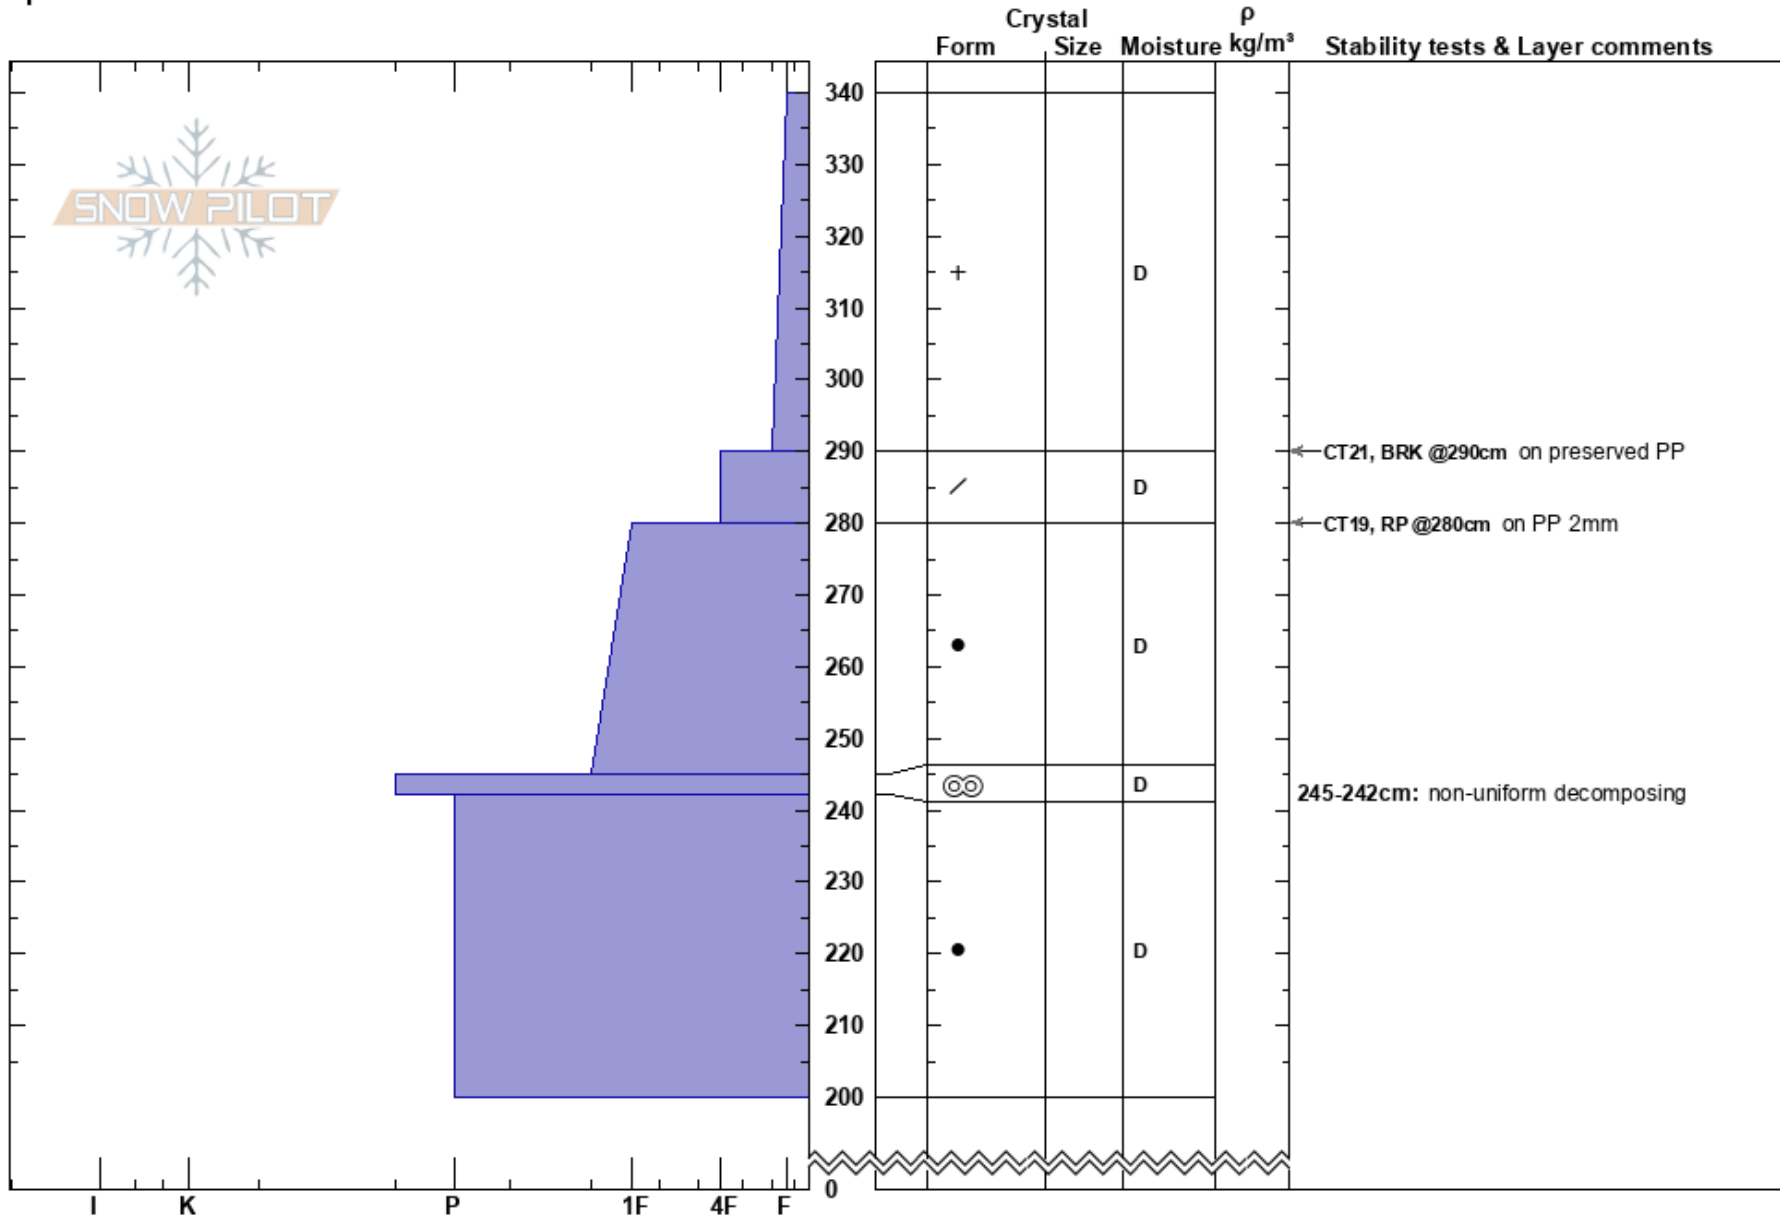

22-03-17 Trapper Low
 Skeena
 BC
 Elevation: 1215 m
 Aspect: NW
 Specifics:

Last Frontier Heliskiing
 17/03/2022 - 12:00
 Co-ord: 09V 437238W 6280435N
 Slope Angle: 30°
 Wind Loading: no

Stability: HS:340
 Air Temperature: -1°C PF: 70 245-242cm: non-uniform decomposing
 Sky Cover: OVC PS: 50
 Precipitation: S2
 Wind: S Light Breeze

Notes: Sheltered area, looking for SH, found none. Top 60cm HST since 22-03-14. JK