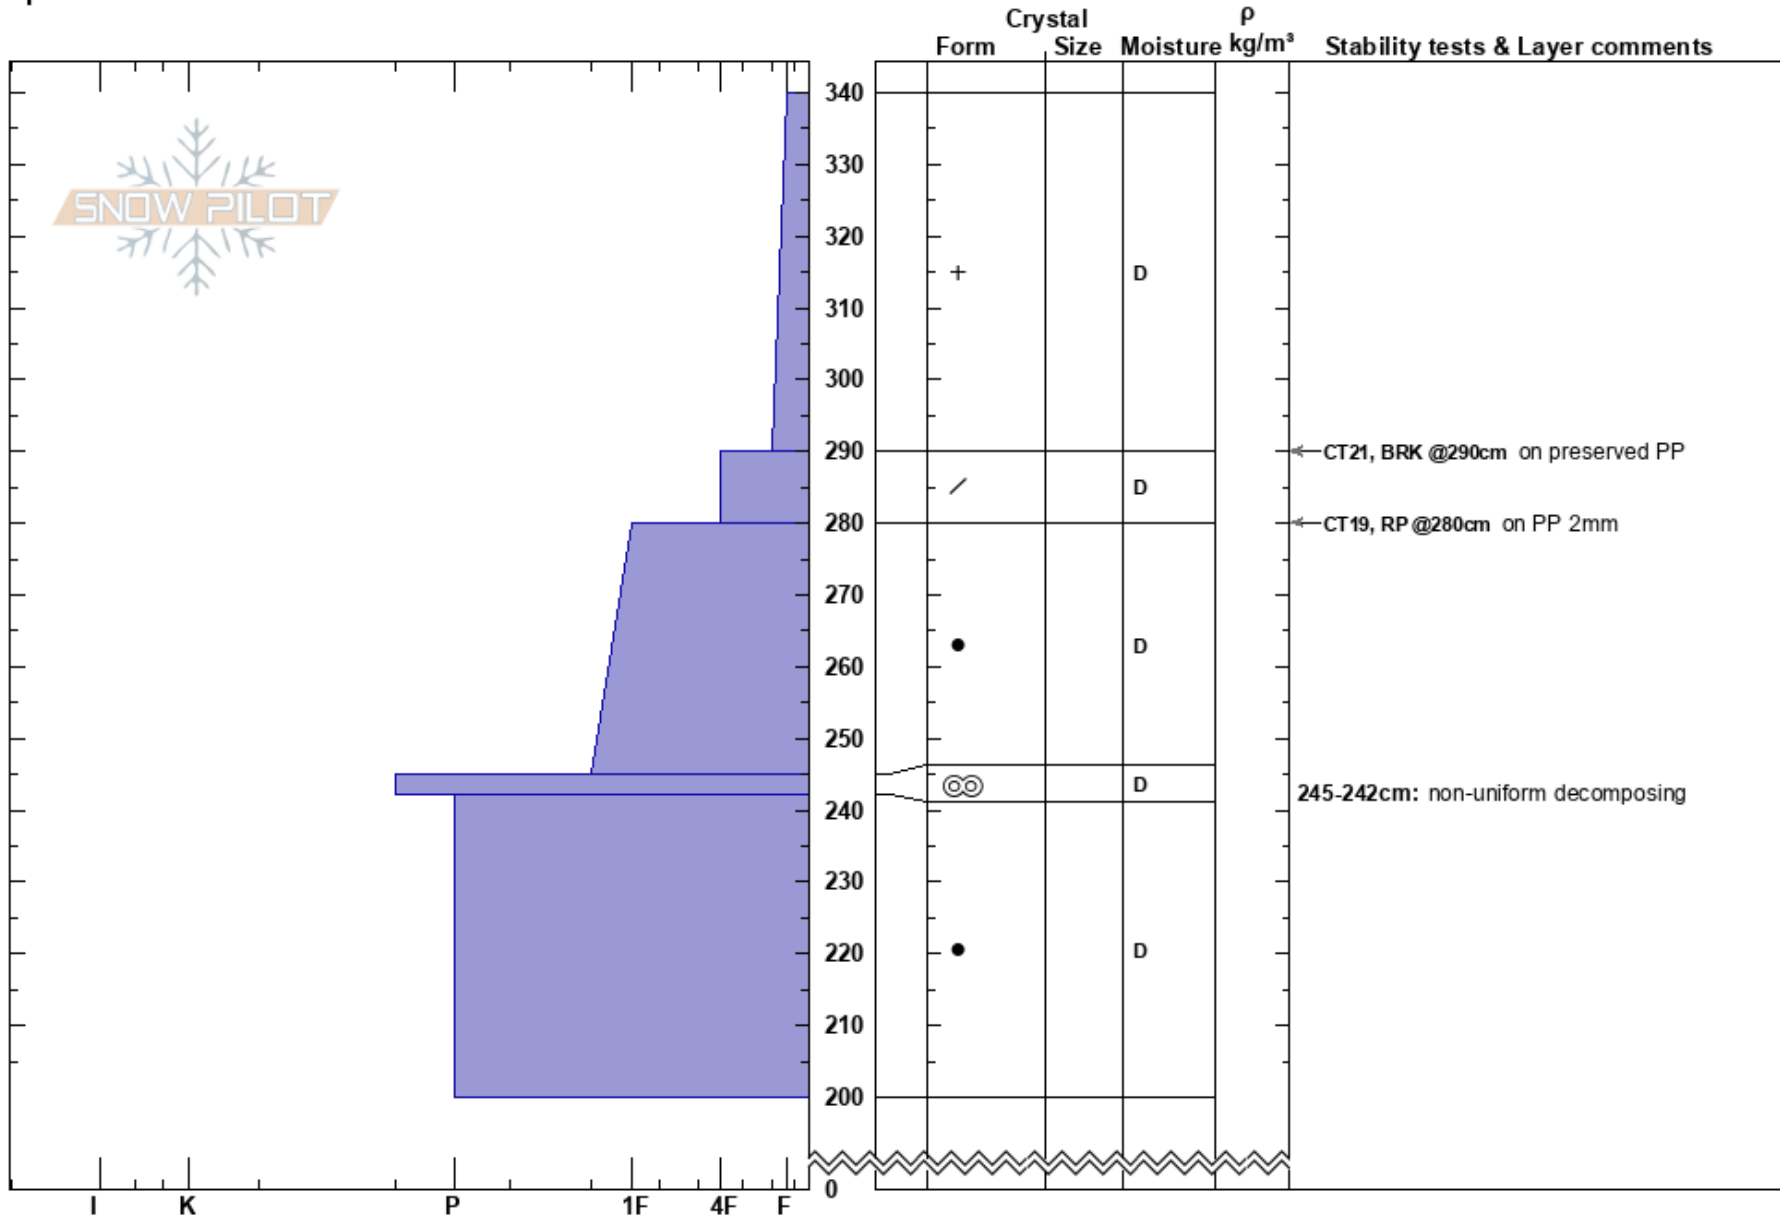

22-03-17 Trapper Low  
 Skeena  
 BC  
 Elevation: 1215 m  
 Aspect: NW  
 Specifics:

Last Frontier Heliskiing  
 17/03/2022 - 12:00  
 Co-ord: 09V 437238W 6280435N  
 Slope Angle: 30°  
 Wind Loading: no

Stability: HS:340  
 Air Temperature: -1°C PF: 70 245-242cm: non-uniform decomposing  
 Sky Cover: OVC PS: 50  
 Precipitation: S2  
 Wind: S Light Breeze

Notes: Sheltered area, looking for SH, found none. Top 60cm HST since 22-03-14. JK