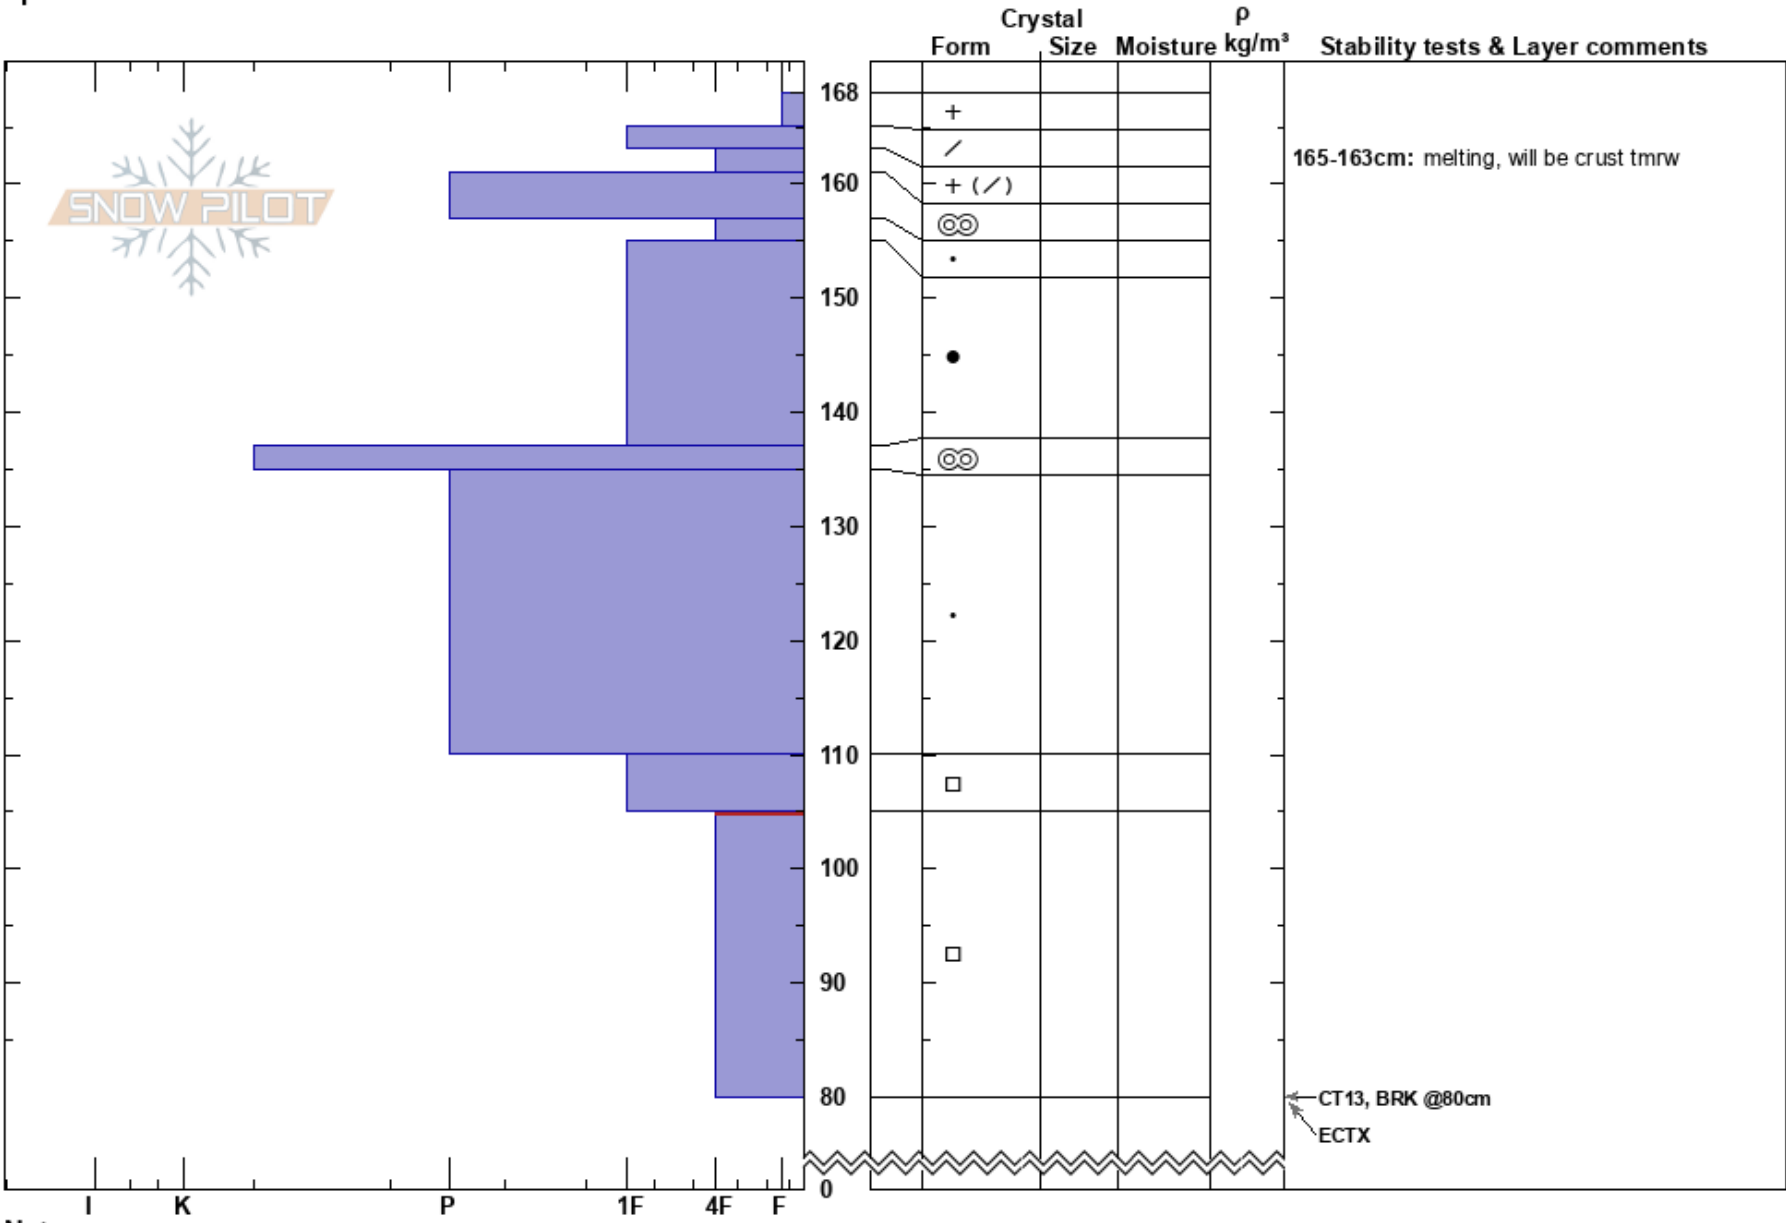

Red Mt 2
 San Juan Range
 CO
 Elevation: 11619 ft
 Aspect: 110°
 Specifics:

Ann Mellick
 03/17/2022 - 1:00pm
 Co-ord: 37.91439N, -107.67812W
 Slope Angle: 26°
 Wind Loading:

Stability:
 Air Temperature:
 Sky Cover: SCT
 Precipitation: S-1
 Wind: N Light Breeze

HS: 168
 Layer Notes:
 165-163cm: melting, will be crust tmrw
 105-80cm: Problematic layer

Notes: