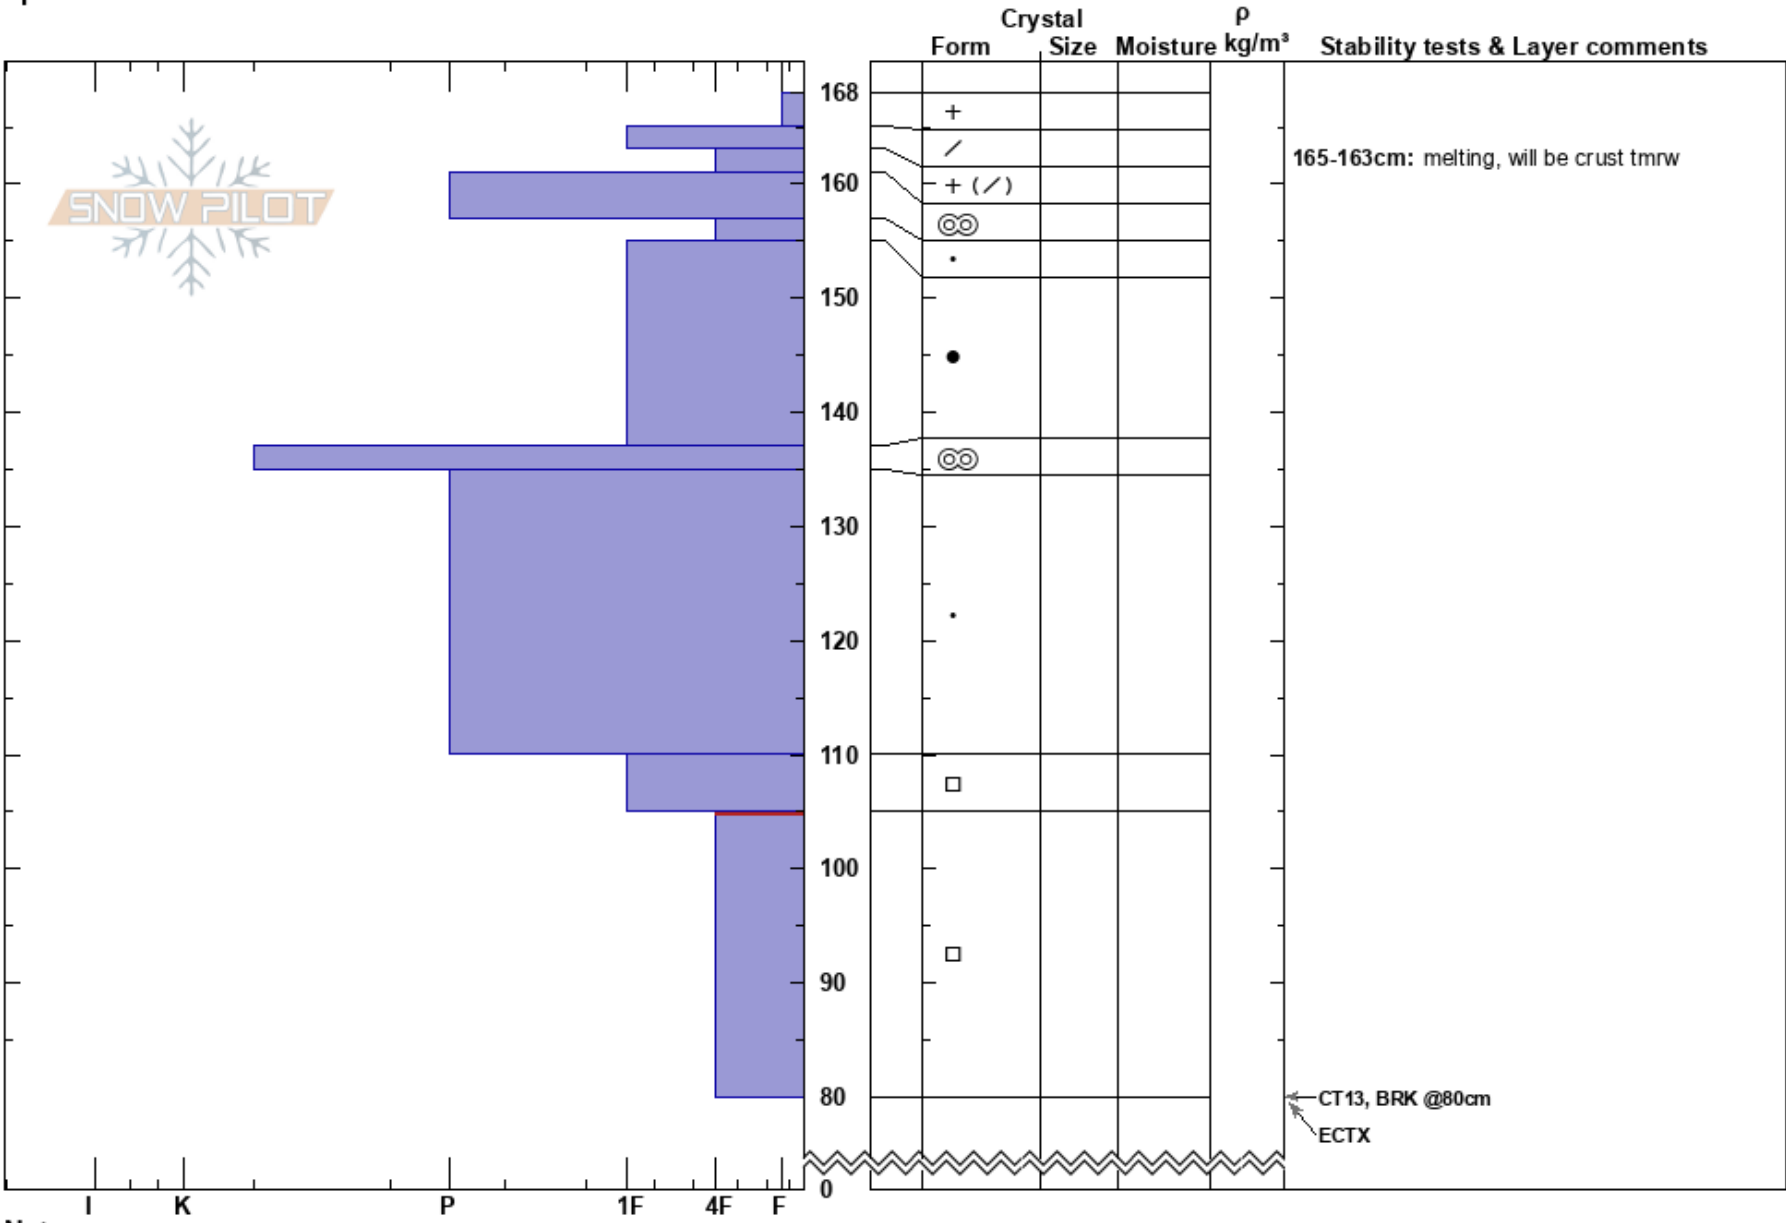

Red Mt 2  
 San Juan Range  
 CO  
 Elevation: 11619 ft  
 Aspect: 110°  
 Specifics:

Ann Mellick  
 03/17/2022 - 1:00pm  
 Co-ord: 37.91439N, -107.67812W  
 Slope Angle: 26°  
 Wind Loading:

Stability:  
 Air Temperature:  
 Sky Cover: SCT  
 Precipitation: S-1  
 Wind: N Light Breeze

HS: 168  
 Layer Notes:  
 165-163cm: melting, will be crust tmrw  
 105-80cm: Problematic layer

Notes: