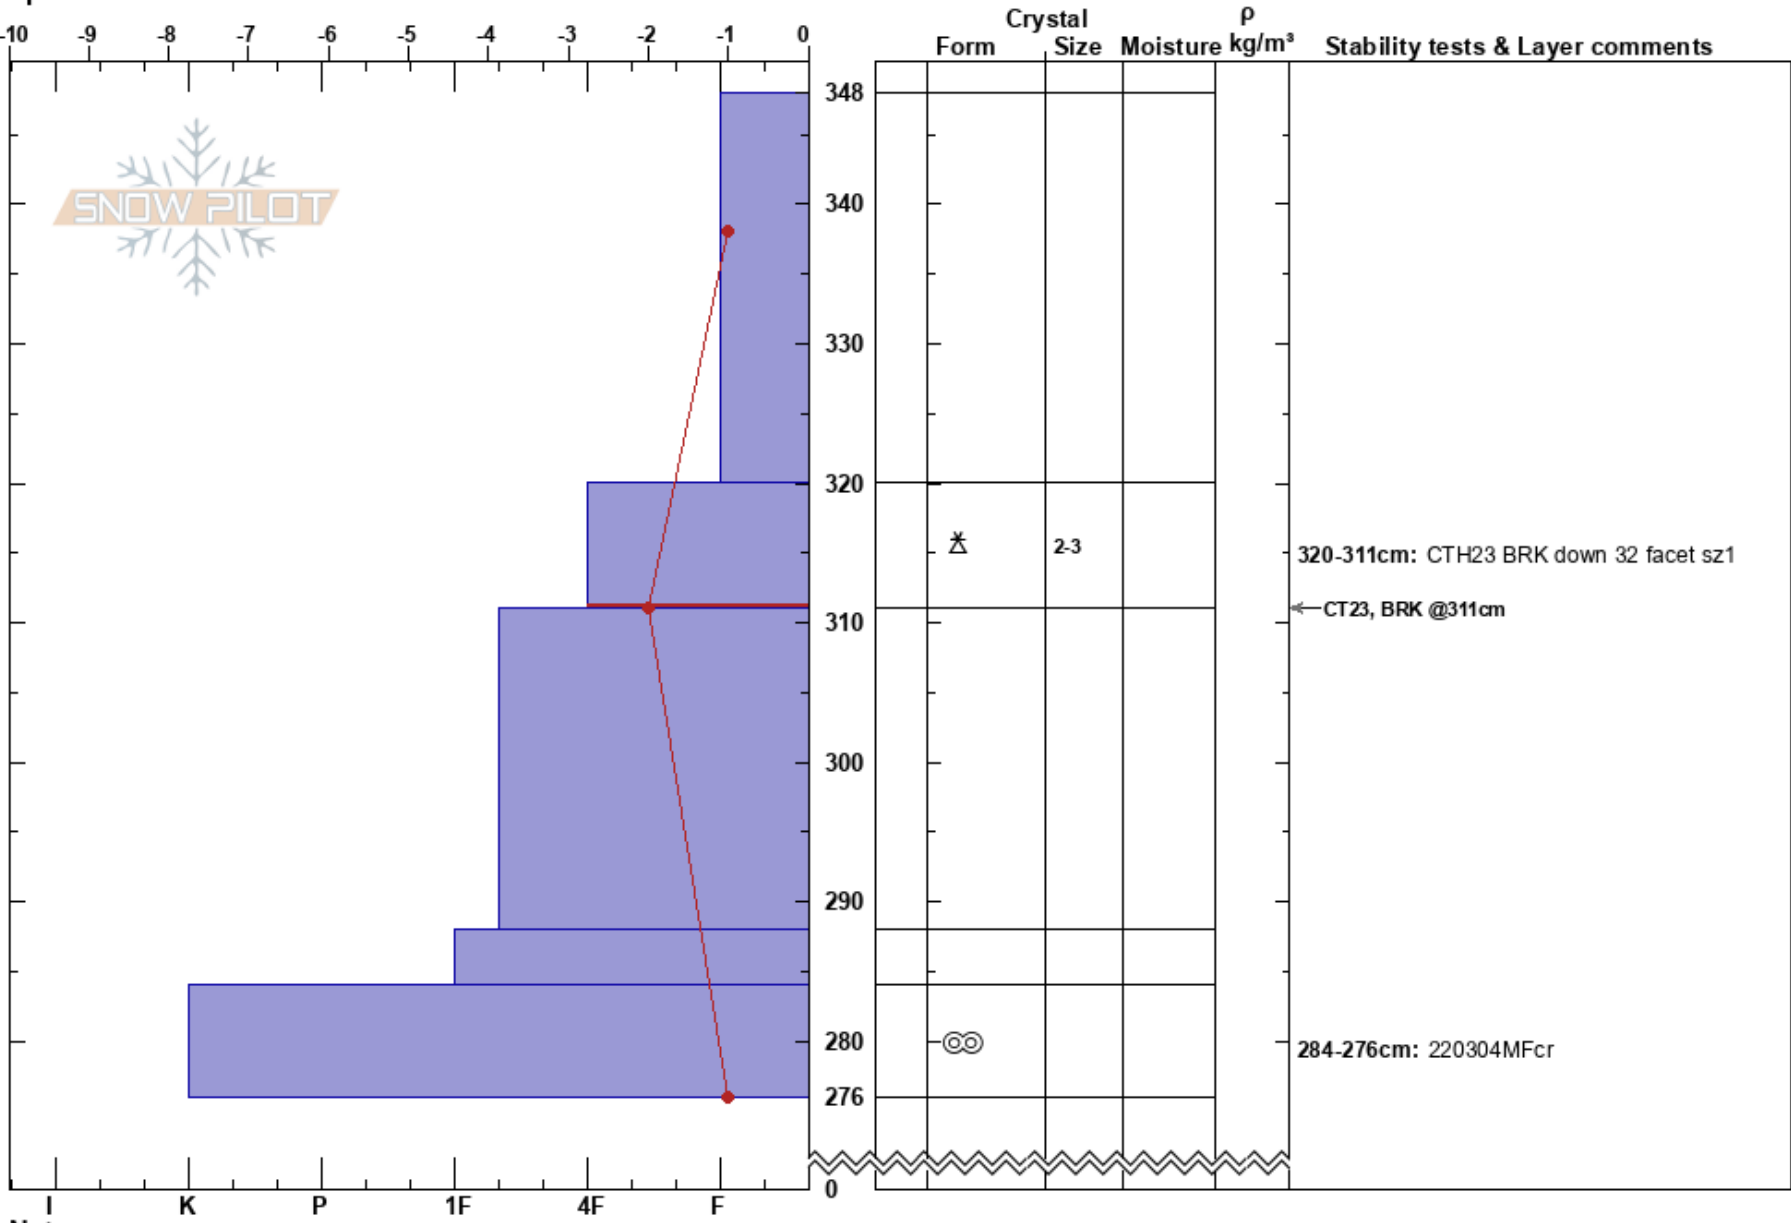

Hunters Weather Test  
 Lizard Range  
 BC  
 Elevation: 1654 m  
 Aspect:  
 Specifics:

ILL Guides 2022  
 17/03/2022 - 11:20  
 Co-ord: 11U 63 1758W 5484000N  
 Slope Angle: 5°  
 Wind Loading:

Stability:  
 Air Temperature:  
 Sky Cover: BKN  
 Precipitation: NO  
 Wind: NE Light Breeze

HS:348  
 PF: 40  
 320-311cm: CTH23 BRK down 32 facet sz1  
 320-311cm: Problematic layer  
 284-276cm: 220304MFcr

Notes: