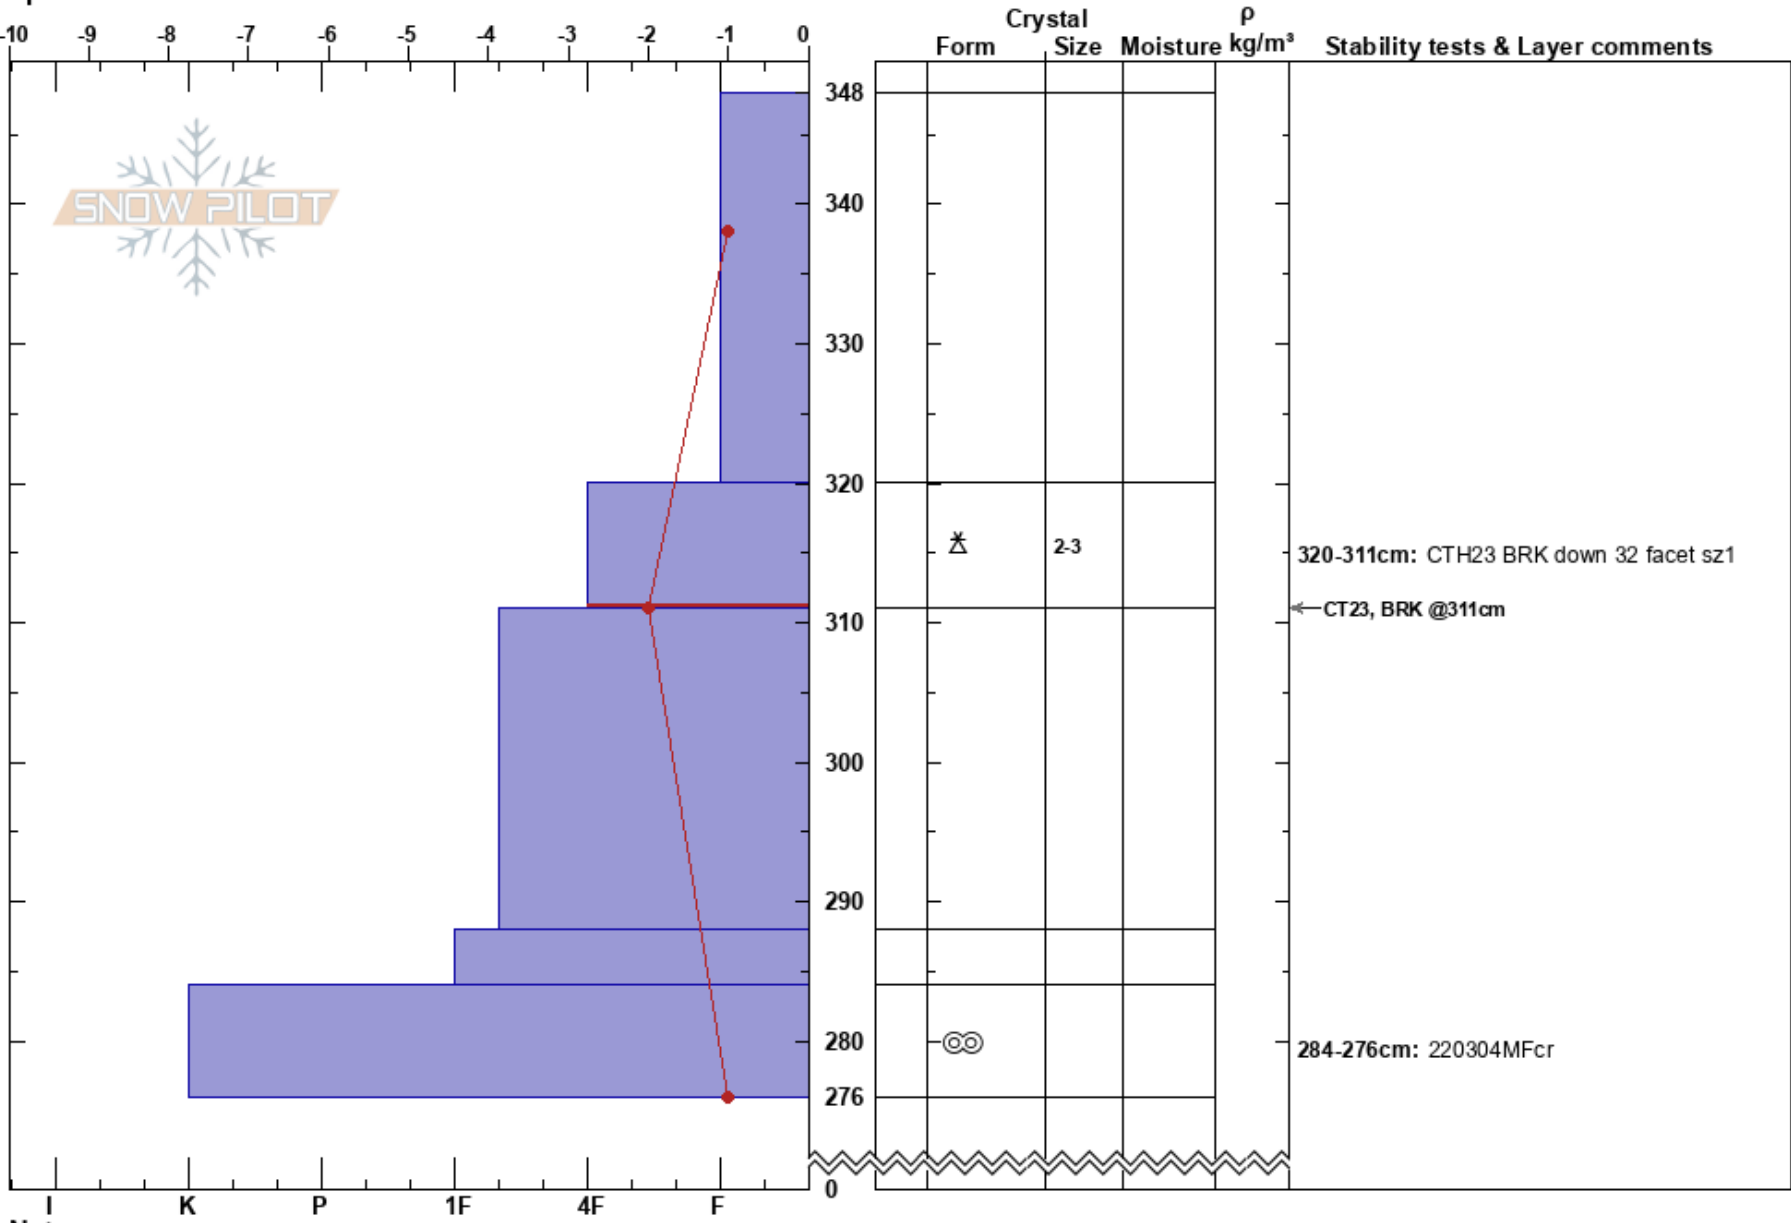

Hunters Weather Test
 Lizard Range
 BC
 Elevation: 1654 m
 Aspect:
 Specifics:

ILL Guides 2022
 17/03/2022 - 11:20
 Co-ord: 11U 63 1758W 5484000N
 Slope Angle: 5°
 Wind Loading:

Stability:
 Air Temperature:
 Sky Cover: BKN
 Precipitation: NO
 Wind: NE Light Breeze

HS:348
 PF: 40
 320-311cm: CTH23 BRK down 32 facet sz1
 320-311cm: Problematic layer
 284-276cm: 220304MFcr

Notes: