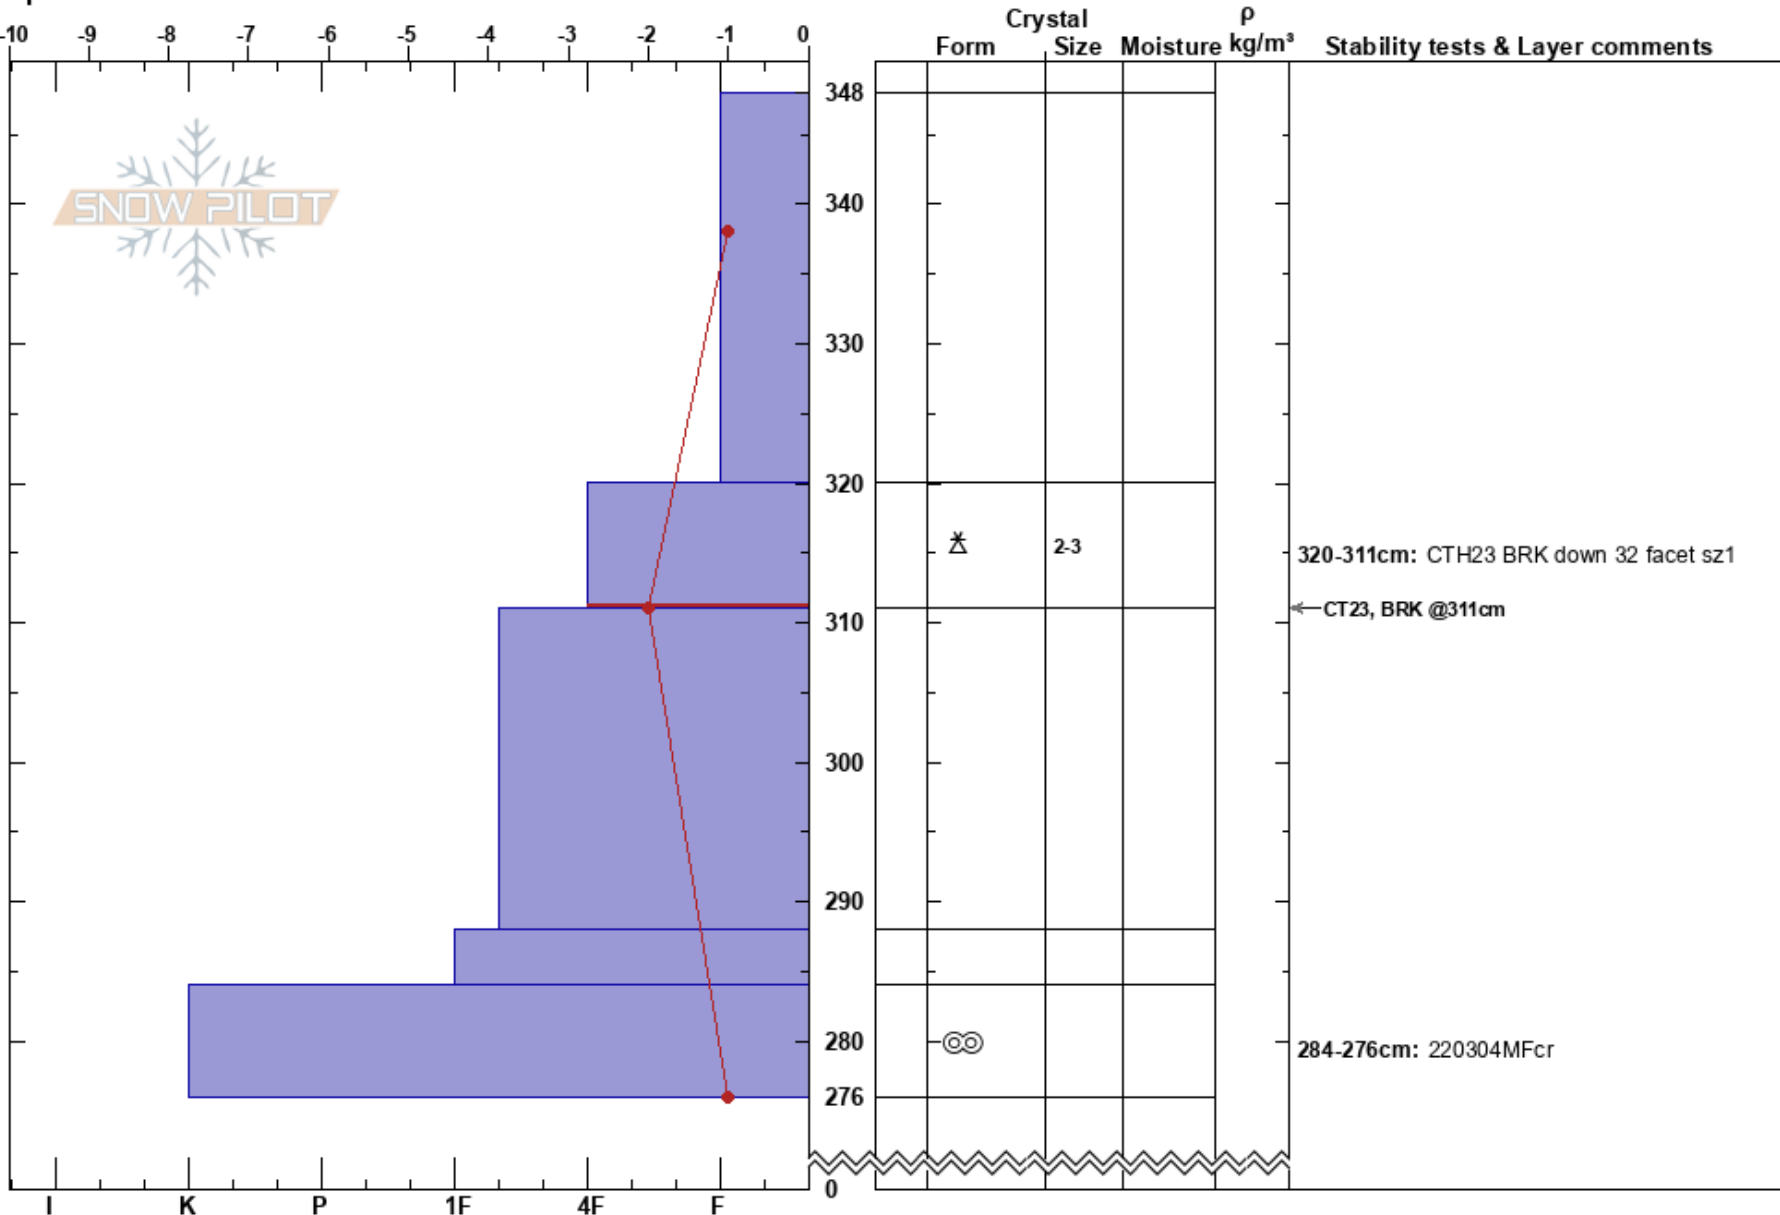

Hunters Weather Test
 Lizard Range
 BC
 Elevation: 1654 m
 Aspect:
 Specifics:

ILL Guides 2022
 17/03/2022 - 11:20
 Co-ord: 11U 63 1758W 5484000N
 Slope Angle: 5°
 Wind Loading:

Stability:
 Air Temperature:
 Sky Cover: BKN
 Precipitation: NO
 Wind: NE Light Breeze

HS:348
 PF: 40
 320-311cm: CTH23 BRK down 32 facet sz1
 320-311cm: Problematic layer
 284-276cm: 220304MFcr

Notes: