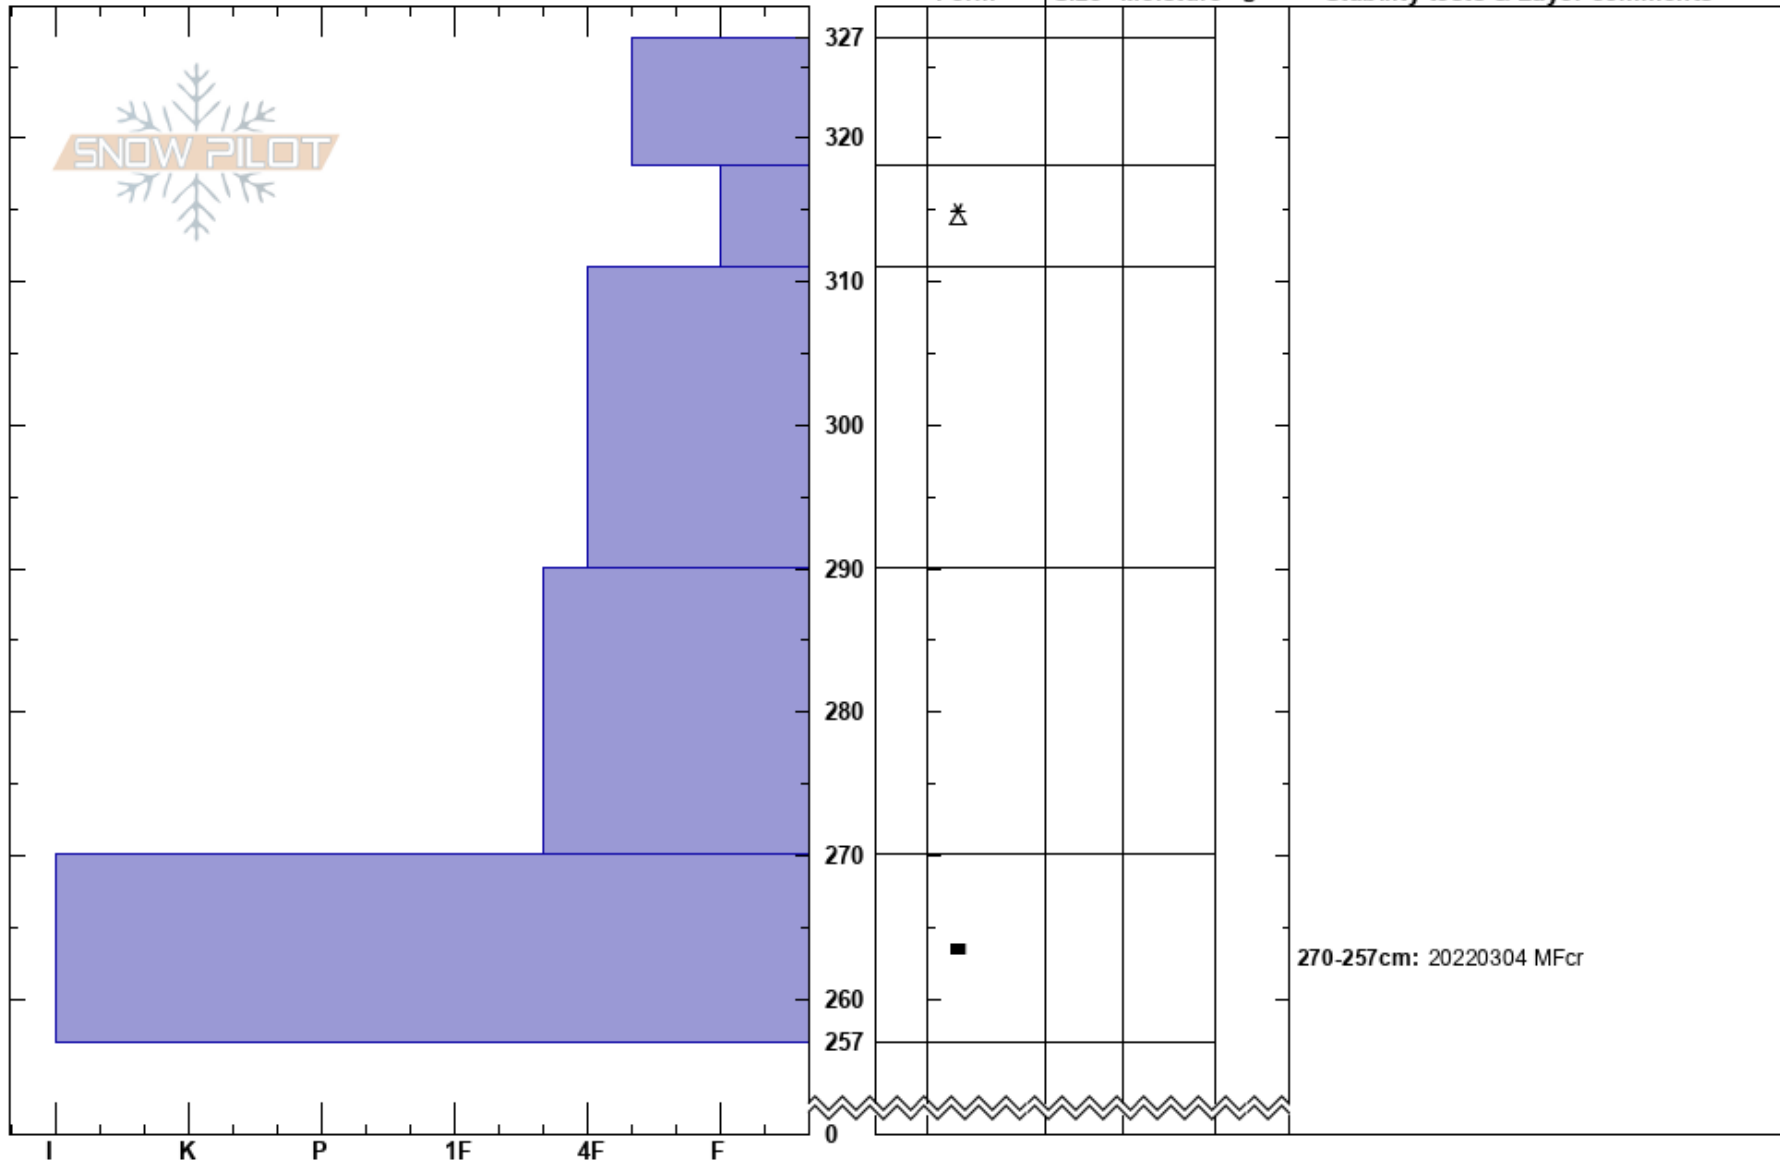

Tree Triagle  
 Lizard Range  
 BC  
 Elevation: 1733 m  
 Aspect:  
 Specifics:

ILL Guides 2022  
 17/03/2022 - 10:00  
 Co-ord: 11U 629395W 5486038N  
 Slope Angle:  
 Wind Loading:

Stability:  
 Air Temperature:  
 Sky Cover:  
 Precipitation:  
 Wind:

HS:327  
 318-311cm: Problematic layer  
 270-257cm: 20220304 MFcr

Notes: