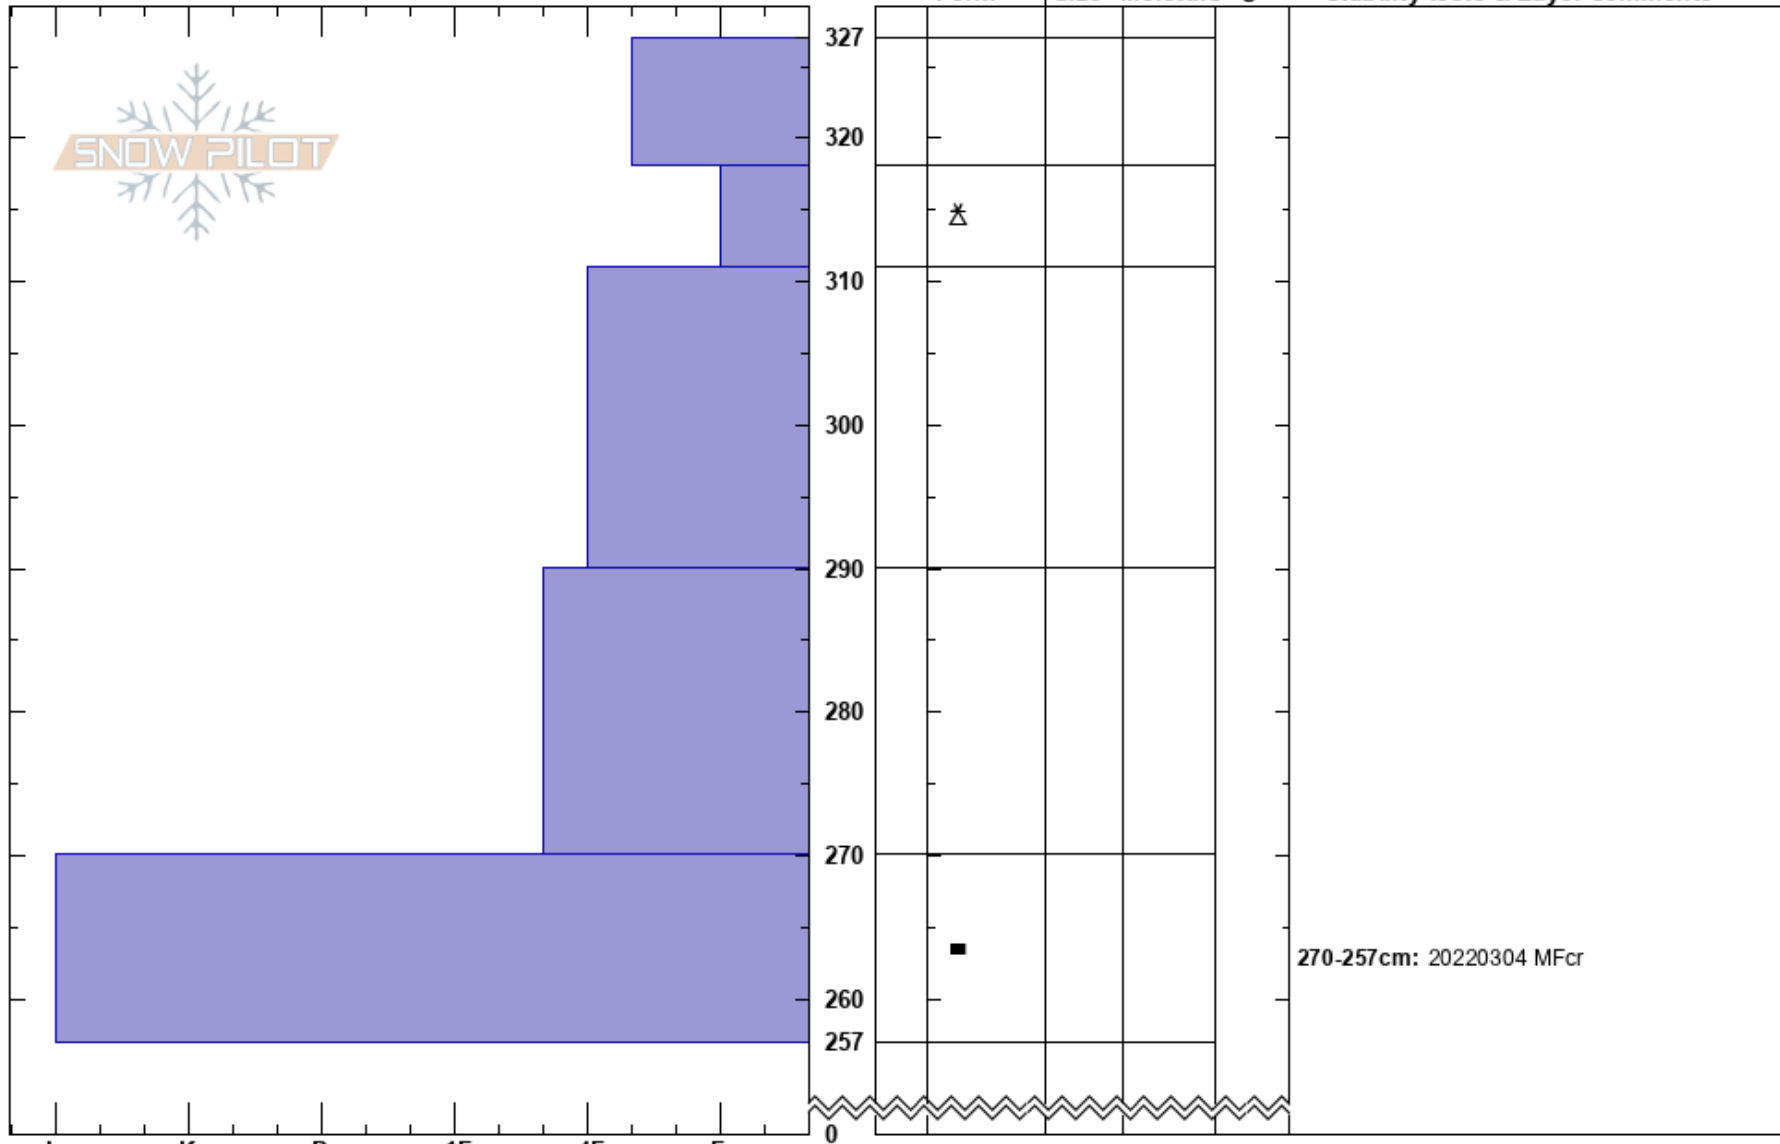

Tree Triagle  
 Lizard Range  
 BC  
 Elevation: 1733 m  
 Aspect:  
 Specifics:

ILL Guides 2022  
 17/03/2022 - 10:00  
 Co-ord: 11U 629395W 5486038N  
 Slope Angle:  
 Wind Loading:

Stability:  
 Air Temperature:  
 Sky Cover:  
 Precipitation:  
 Wind:

HS:327  
 318-311cm: Problematic layer  
 270-257cm: 20220304 MFcr

Notes: