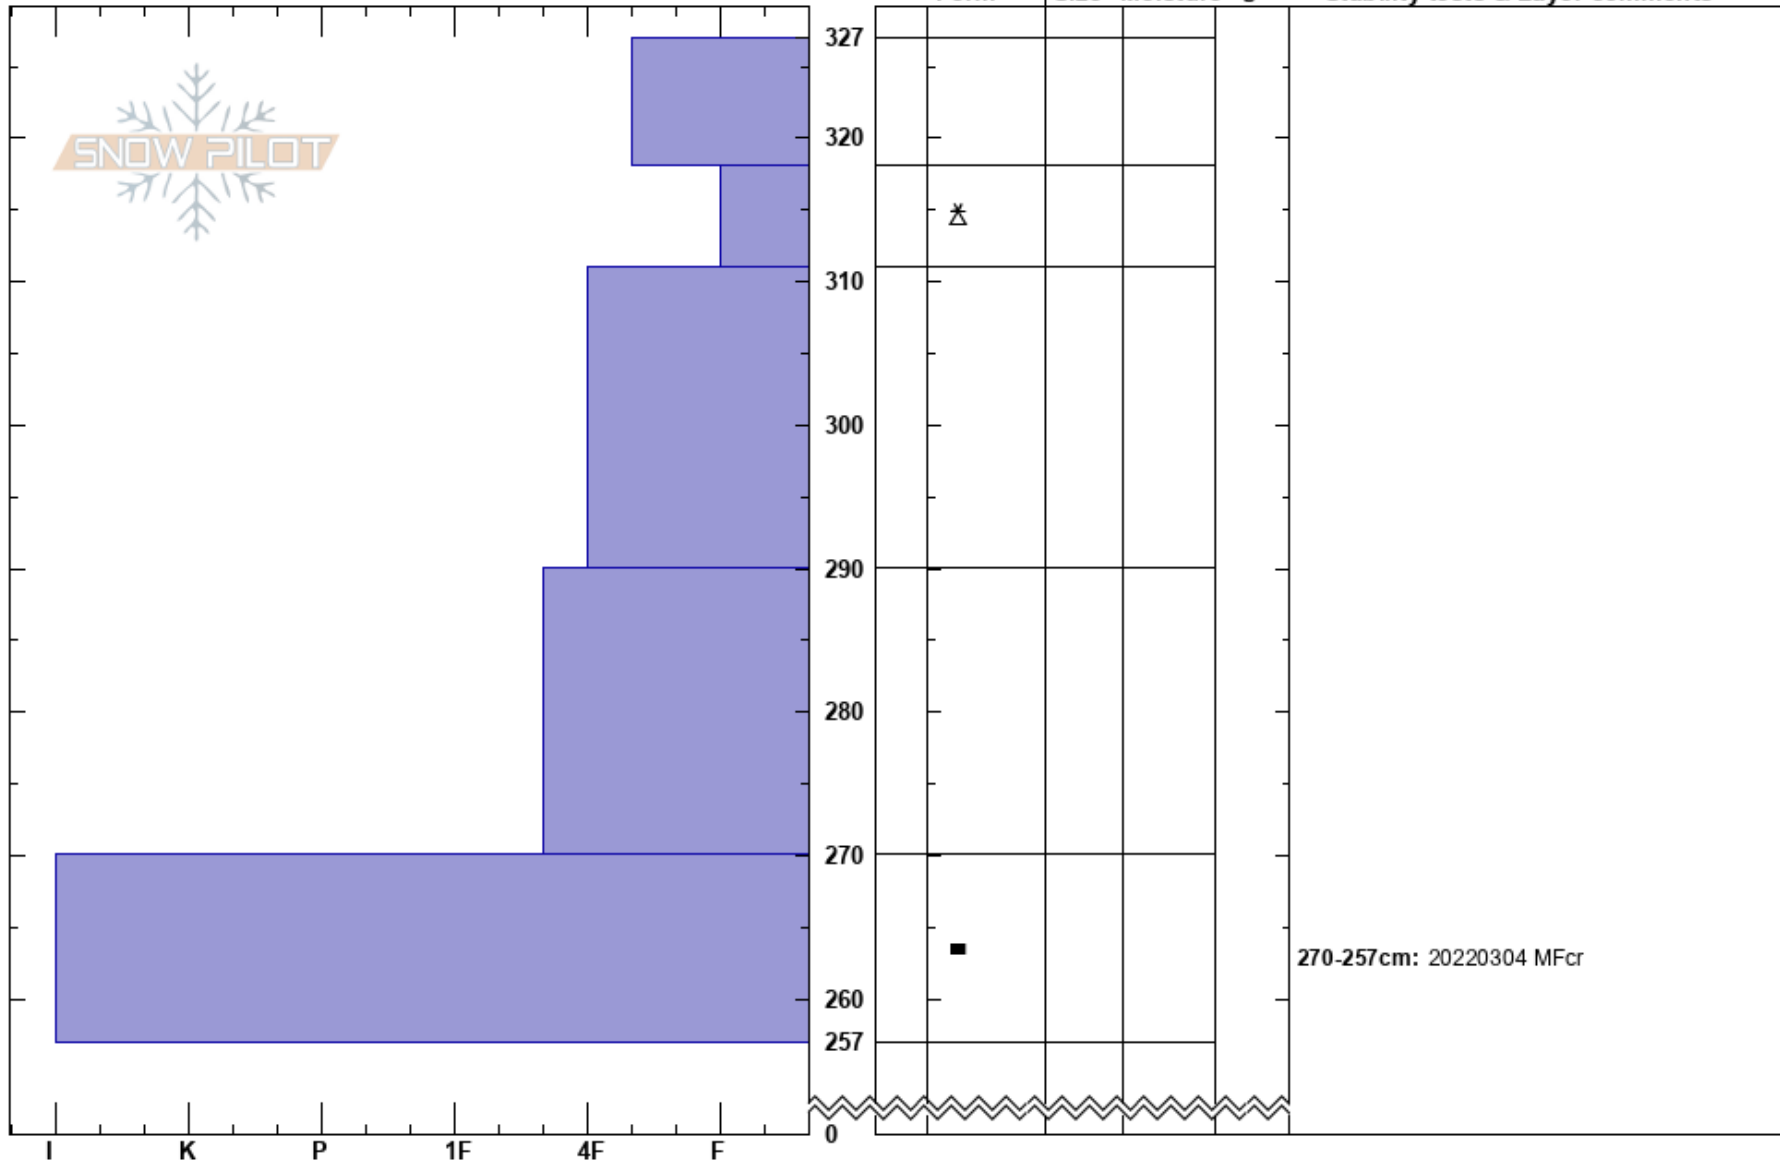

Tree Triagle
 Lizard Range
 BC
 Elevation: 1733 m
 Aspect:
 Specifics:

ILL Guides 2022
 17/03/2022 - 10:00
 Co-ord: 11U 629395W 5486038N
 Slope Angle:
 Wind Loading:

Stability:
 Air Temperature:
 Sky Cover:
 Precipitation:
 Wind:

HS:327
 318-311cm: Problematic layer
 270-257cm: 20220304 MFcr

Notes: