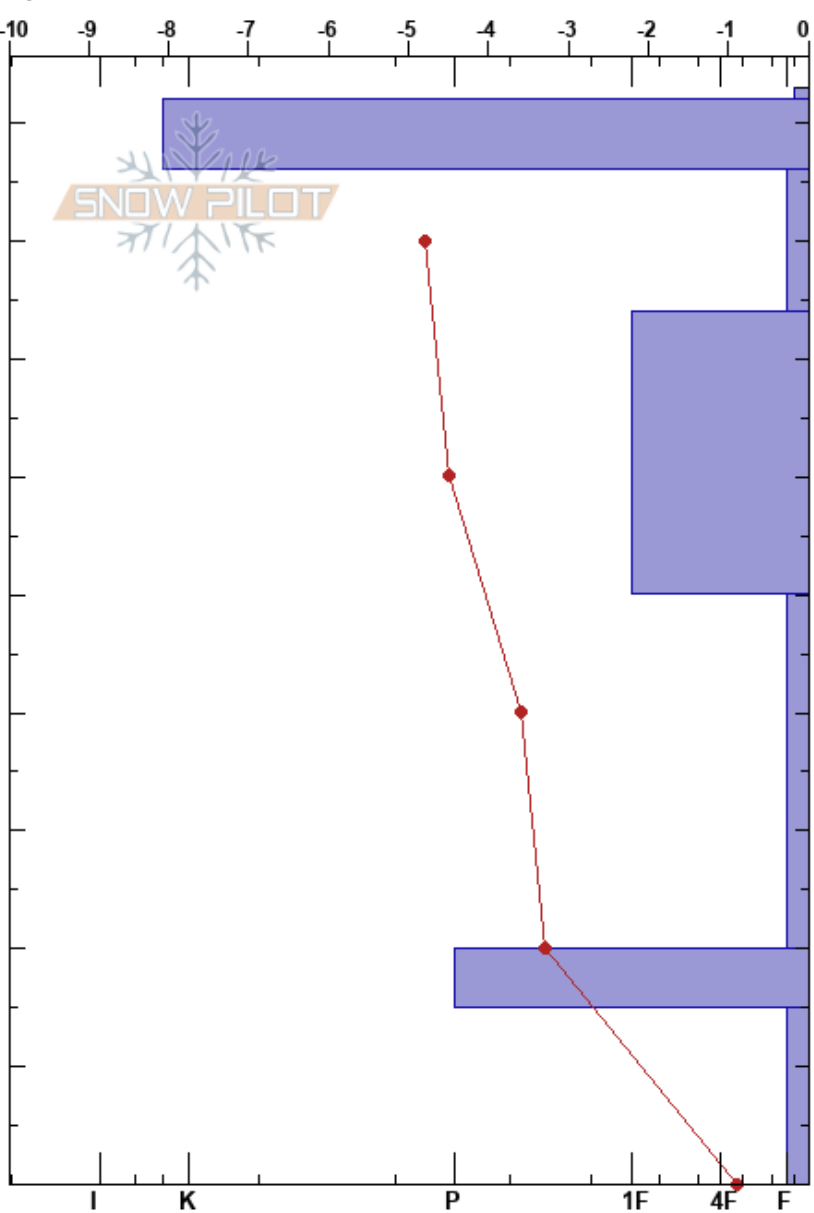

cutler nordic ski
 Big Horn Range
 WY
 Elevation: 8366 ft
 Aspect: NE

Adam Chemi
 03/16/2022 - 10:00am
 Co-ord: 44.77734N, -107.44337W
 Slope Angle: 23°
 Wind Loading: previous

Stability:
 Air Temperature: -5.8°C
 Sky Cover: OVC
 Precipitation: S-1
 Wind: E Calm

HS: 93
 PF: 50
 PS: 5
 20-15cm: Problematic layer

Specifics: Pit is representative of backcountry; Ski tracks on slope; Poor pit location

Form	Crystal		Moisture	ρ kg/m ³	Stability tests & Layer comments
	Size				
*	0.3		D		
=			D		← CT3, Q1 @86cm
□	0.5		D		← STE @74cm
●	0.3		D		
⊖			D		
■			D		← PST40/100 (Arr) @22cm ← ECTP13 @21cm ← CT11, Q1 @20cm
A	3.5				