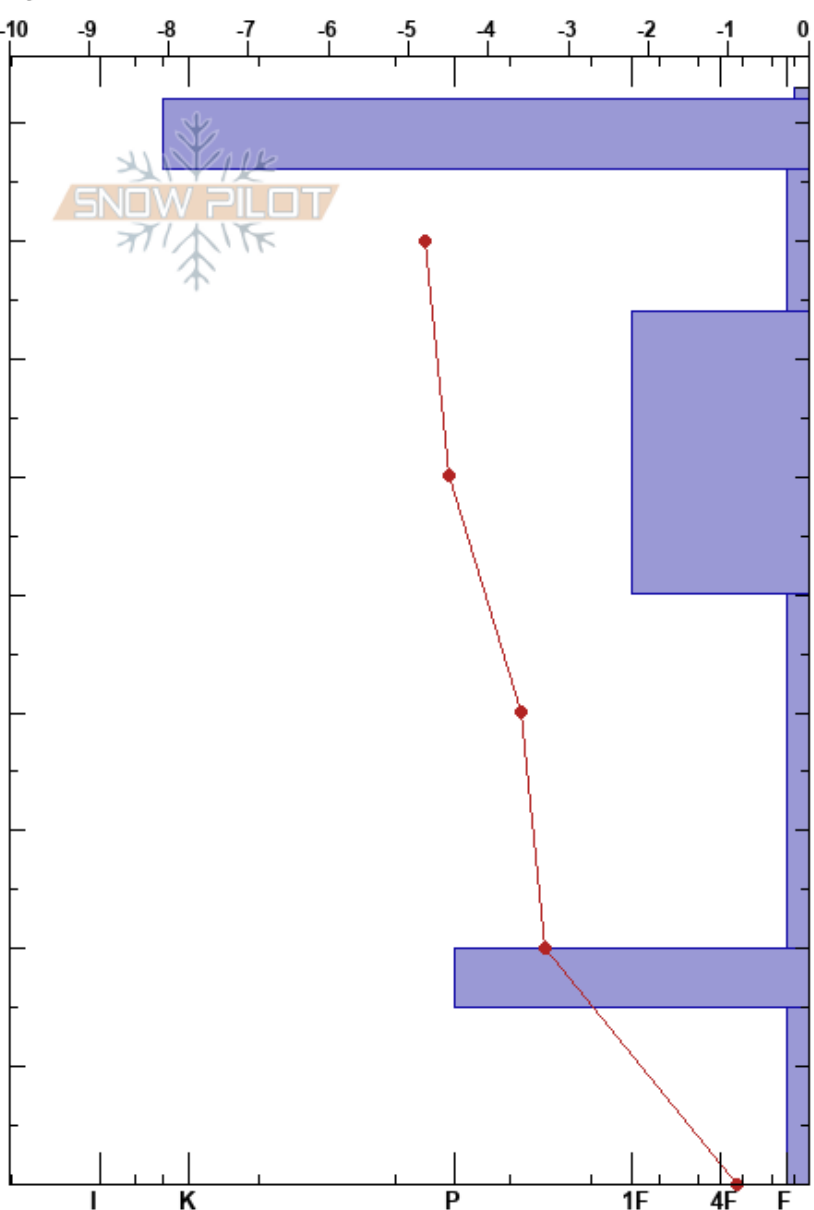

cutler nordic ski
 Big Horn Range
 WY
 Elevation: 8366 ft
 Aspect: NE

Adam Chemi
 03/16/2022 - 10:00am
 Co-ord: 44.77734N, -107.44337W
 Slope Angle: 23°
 Wind Loading: previous

Stability:
 Air Temperature: -5.8°C
 Sky Cover: OVC
 Precipitation: S-1
 Wind: E Calm

HS: 93
 PF: 50
 PS: 5
 20-15cm: Problematic layer

Specifics: Pit is representative of backcountry; Ski tracks on slope; Poor pit location

| Form | Crystal | | Moisture | ρ kg/m ³ | Stability tests & Layer comments |
|------|---------|--|----------|-----------------------------|---|
| | Size | | | | |
| * | 0.3 | | D | | |
| = | | | D | | ← CT3, Q1 @86cm |
| □ | 0.5 | | D | | ← STE @74cm |
| ● | 0.3 | | D | | |
| ⊖ | | | D | | |
| ■ | | | D | | ← PST40/100 (Arr) @22cm ← ECTP13 @21cm ← CT11, Q1 @20cm |
| A | 3.5 | | | | |