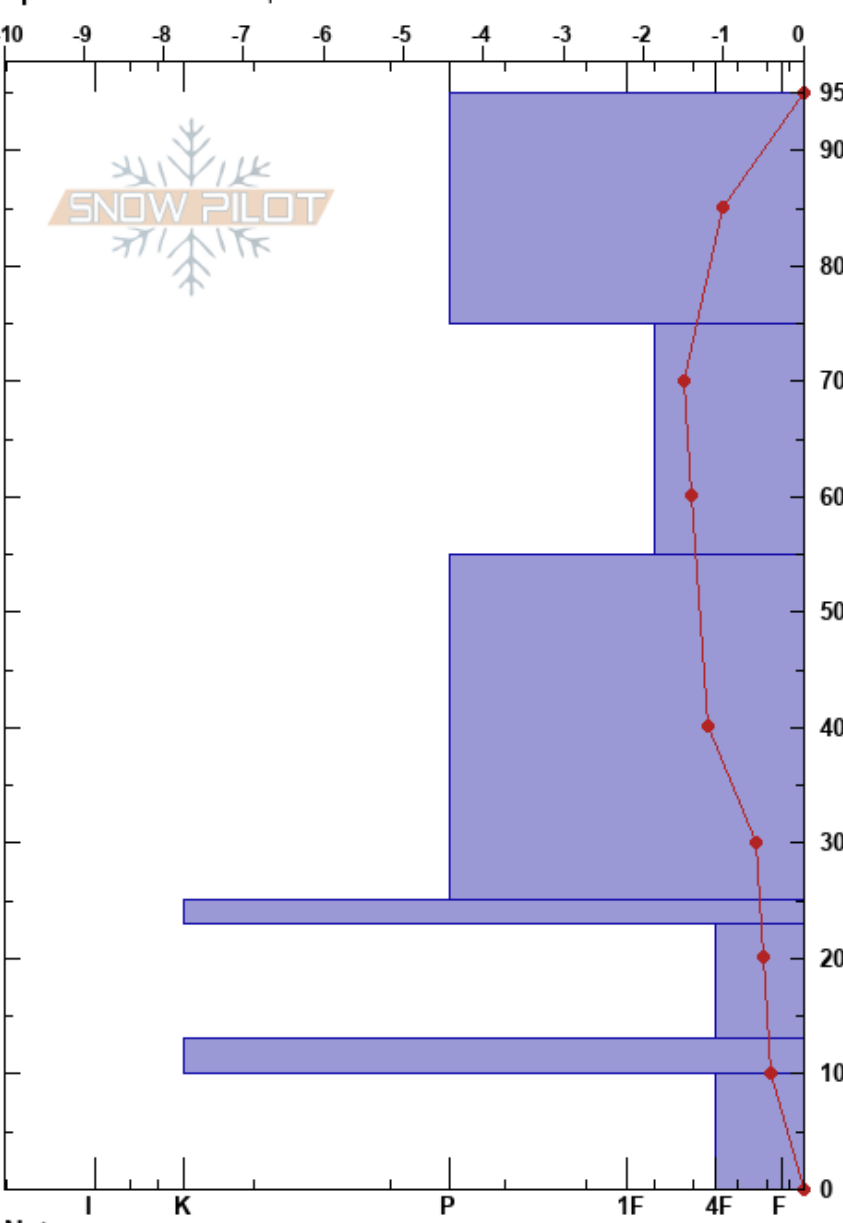

Ö västerfjället
 Bydalen
 Sweden
 Elevation: 866 m
 Aspect: E
 Specifics: We skied slope

Karin Trolin
 17/03/2022 - 12:00
 Co-ord: 63.12796N, 13.81841E
 Slope Angle: 35°
 Wind Loading: yes

Stability: HS:95
 Air Temperature: 2.2°C PF: 2
 Sky Cover: OVC
 Precipitation: NO
 Wind: W Strong

Layer Notes:

Form	Crystal		ρ kg/m ³	Stability tests & Layer comments
	Size	Moisture		
•				
⊖	1.5			
•				
⊖⊖				
^	3.5			
⊖⊖				
^	3.5			

Notes:

ECTX