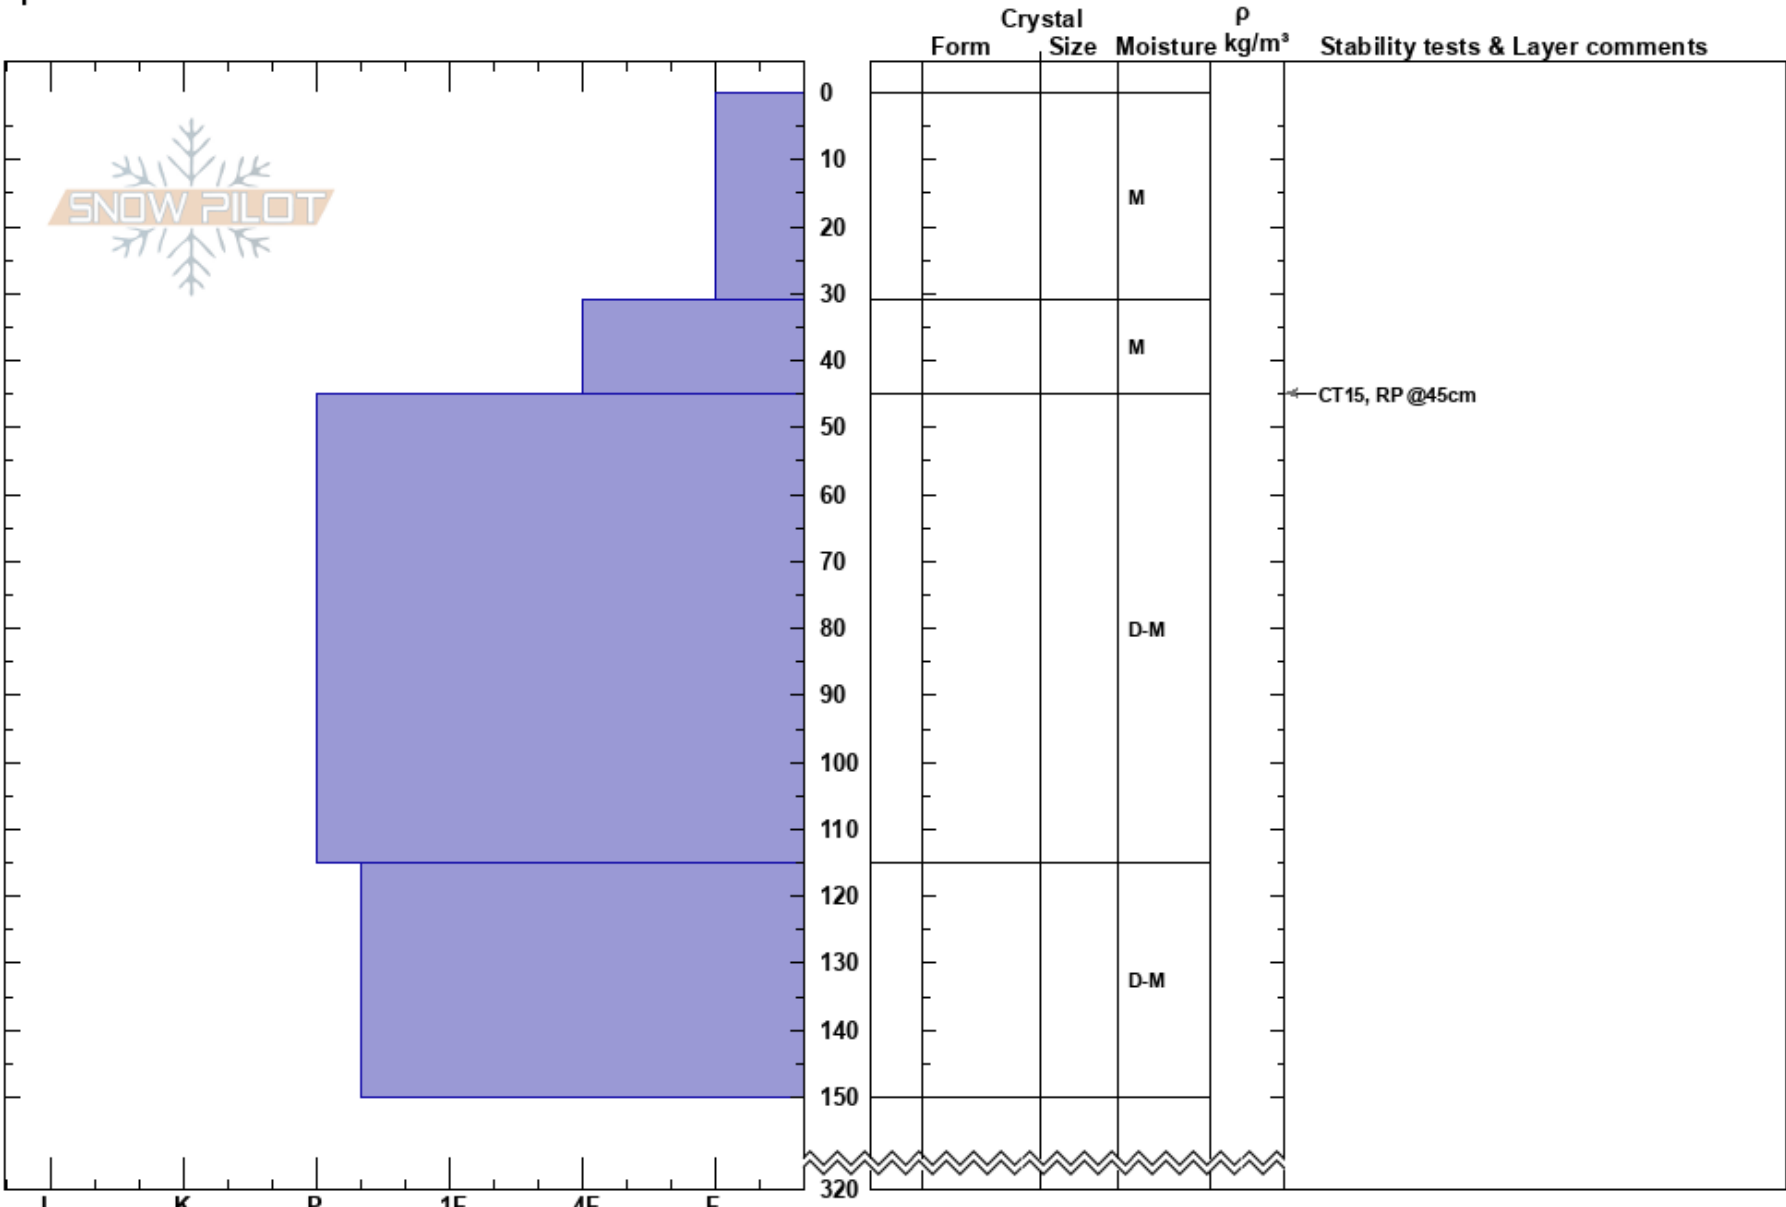

Km4 BM
 Coast Mountains
 BC
 Elevation: 630 m
 Aspect:
 Specifics:

Ascot AvTech
 17/03/2022 - 01:15
 Co-ord:
 Slope Angle:
 Wind Loading:

Stability:
 Air Temperature:
 Sky Cover: X
 Precipitation: S2
 Wind:

HS:320 Layer Notes:

Notes: