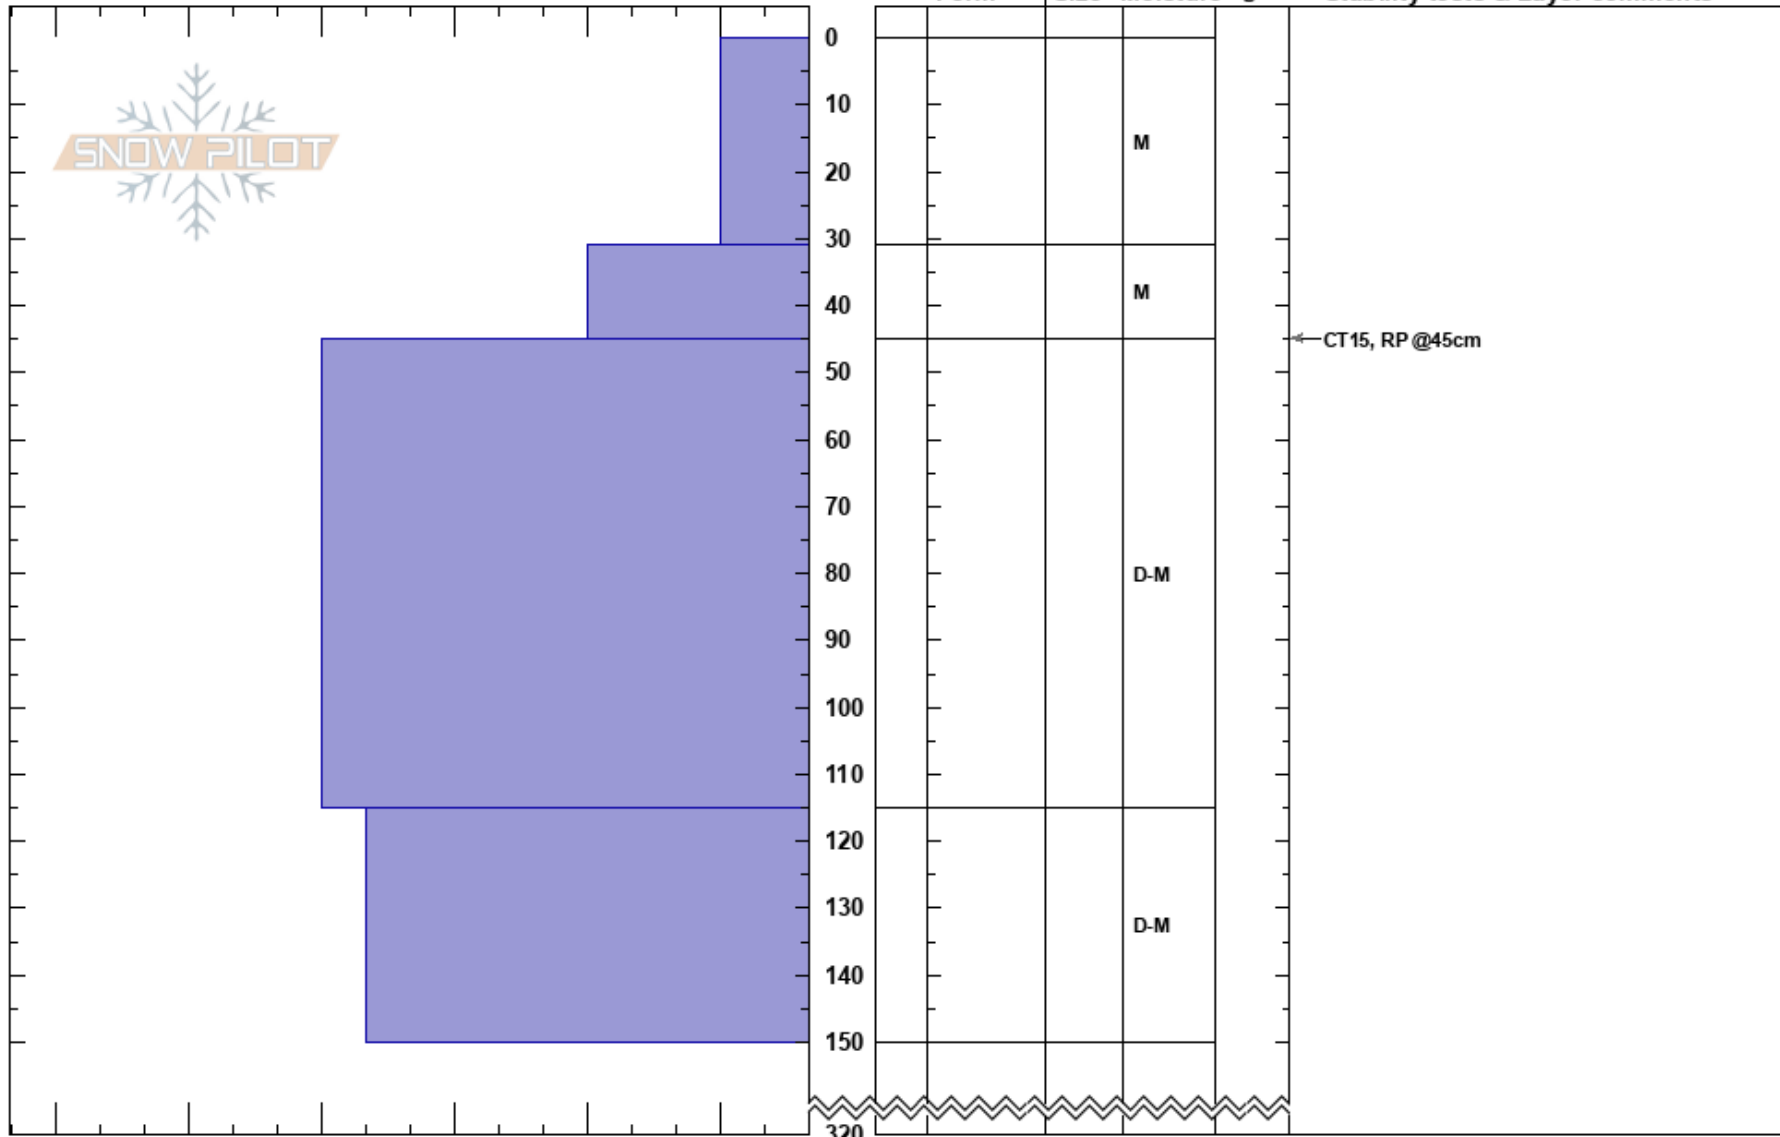

Km4 BM
 Coast Mountains
 BC
 Elevation: 630 m
 Aspect:
 Specifics:

Ascot AvTech
 17/03/2022 - 01:15
 Co-ord:
 Slope Angle:
 Wind Loading:

Stability:
 Air Temperature:
 Sky Cover: X
 Precipitation: S2
 Wind:

HS:320

Layer Notes:

Notes: