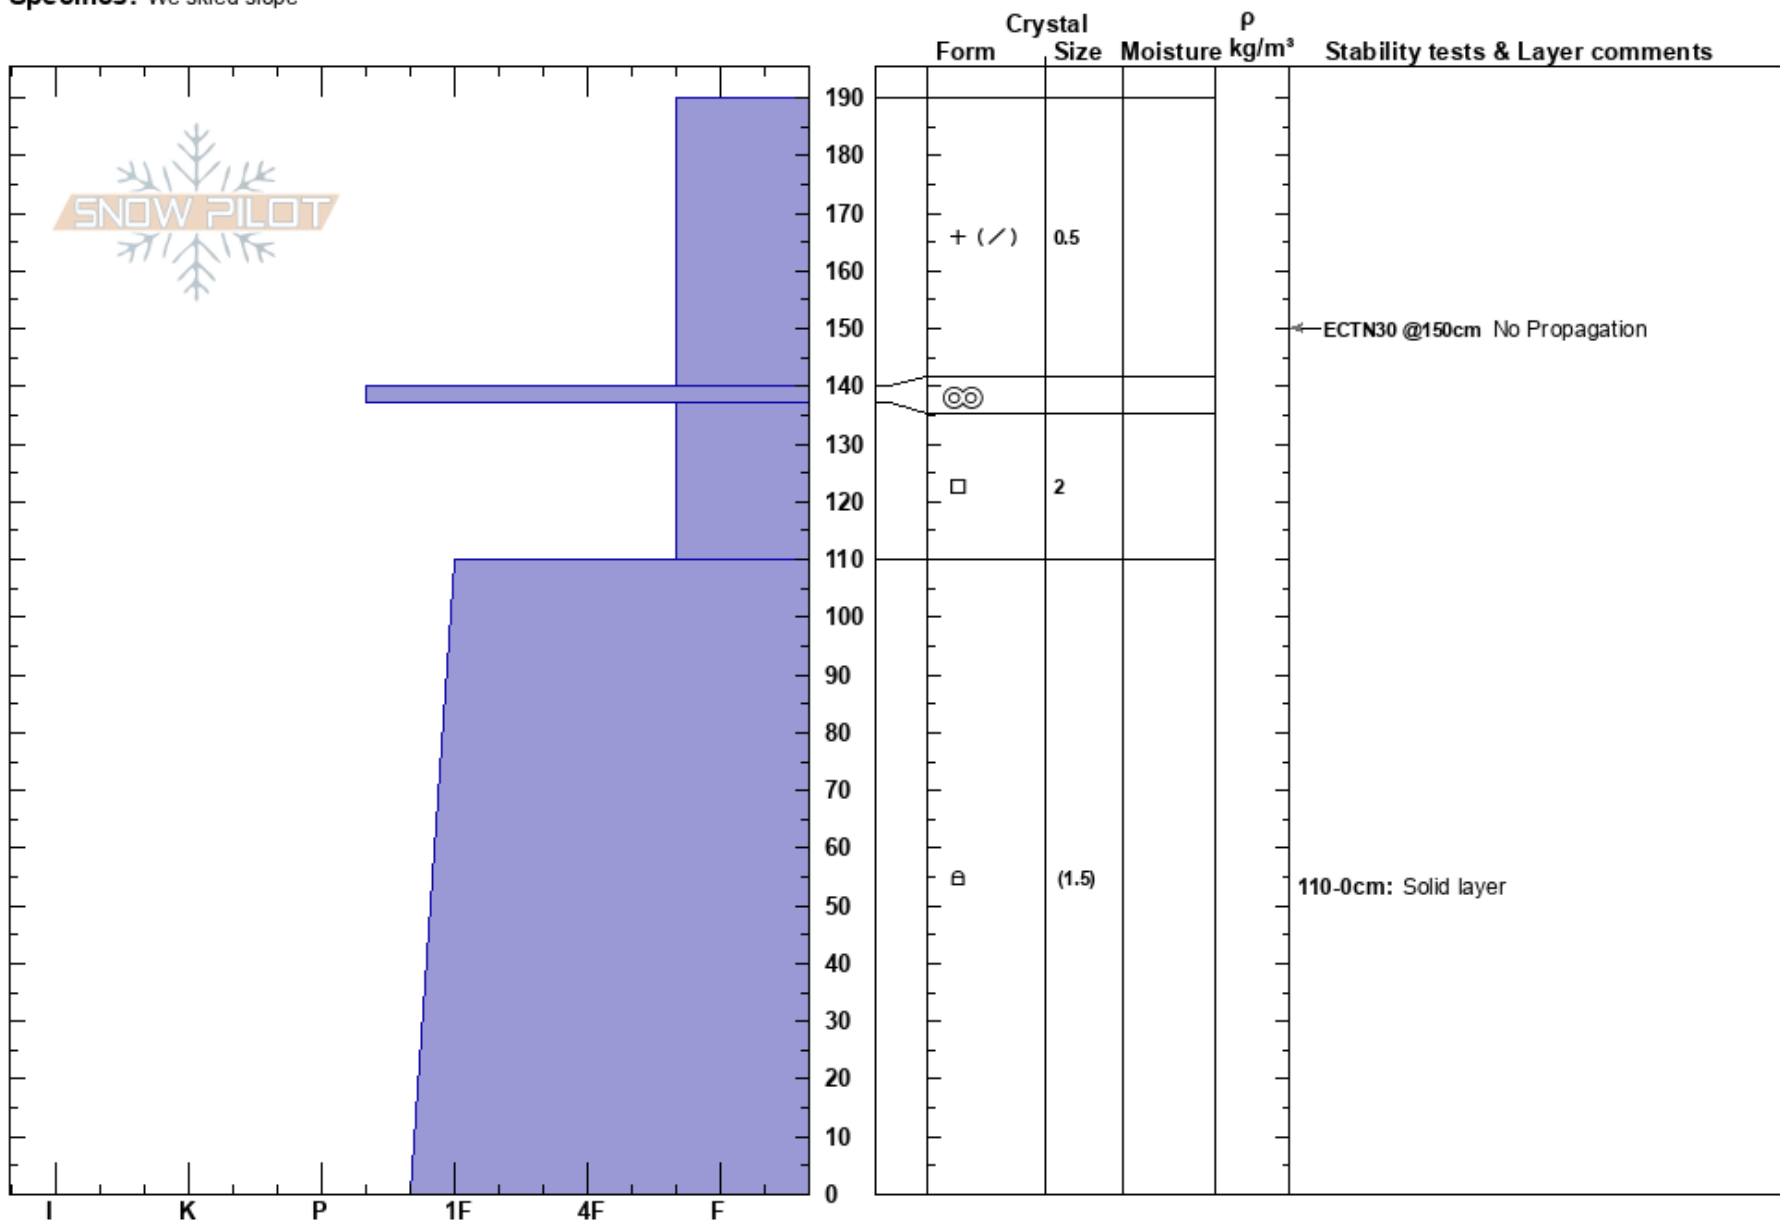

Dead Tree 4 Pines  
 Teton Range  
 WY  
**Elevation:** 8867 ft  
**Aspect:** NE  
**Specifics:** We skied slope

Dave Miller  
 03/16/2022 - 3:00pm  
**Co-ord:** 43.57706N, -110.87190E  
**Slope Angle:** 35°  
**Wind Loading:** yes

**Stability:** Fair  
**Air Temperature:** 33°F  
**Sky Cover:** BKN  
**Precipitation:** S-1  
**Wind:** W Moderate

**HS:** 190  
**PF:** 50  
**PS:** 35  
**Layer Notes:**  
 140-137cm: Problematic layer  
 110-0cm: Solid layer

**Notes:** 50 New storm snow on a 2cm crust. No propagation ECTN Interesting 30 cm of loose 2mm facets under the crust.