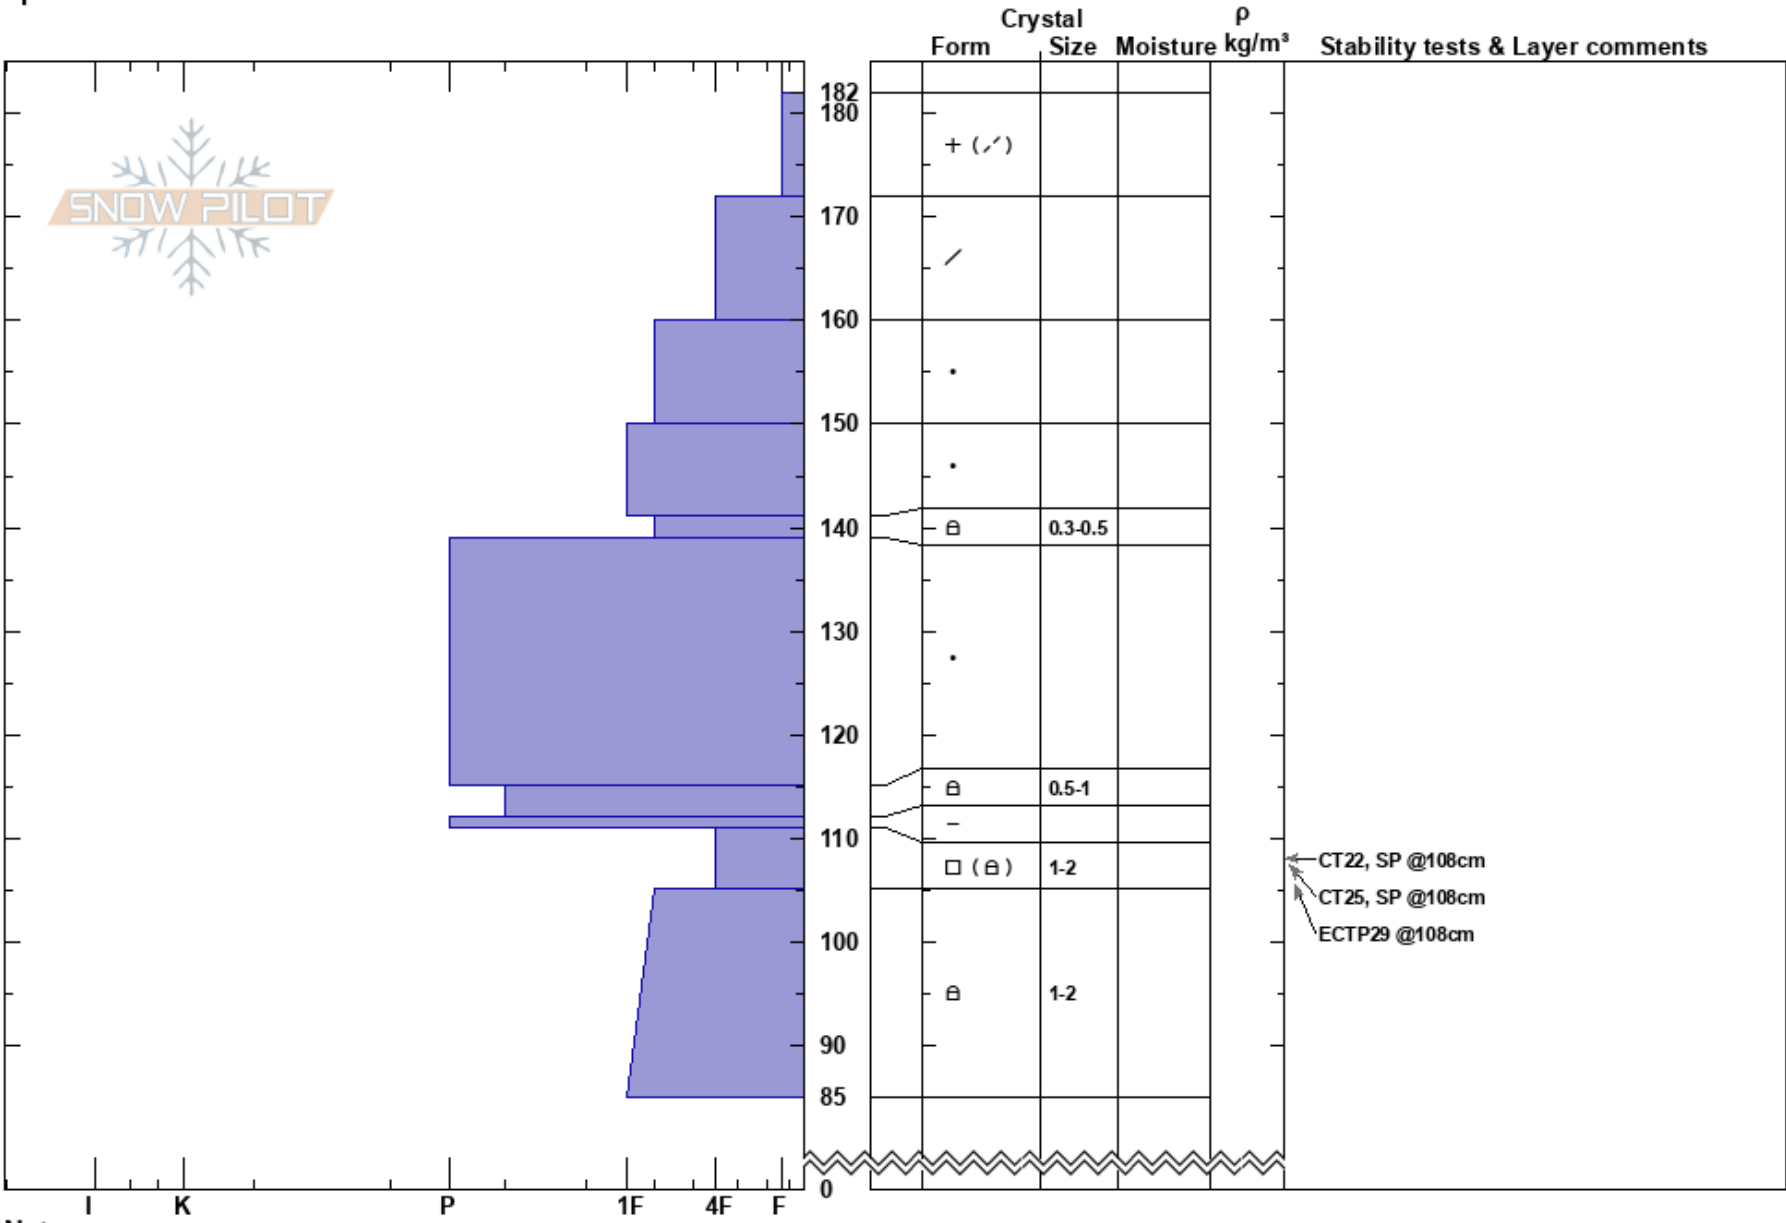

Peak N2
 San Juan Range
 CO
 Elevation: 12609 ft
 Aspect: 270°
 Specifics:

Chris Bilbrey
 03/16/2022 - 2:30pm
 Co-ord: 37.70046N, -107.69507W
 Slope Angle:
 Wind Loading: no

Stability:
 Air Temperature: -5°C
 Sky Cover: BKN
 Precipitation: NO
 Wind: S Light Breeze

HS: 182
 111-105cm: Problematic layer

Notes: