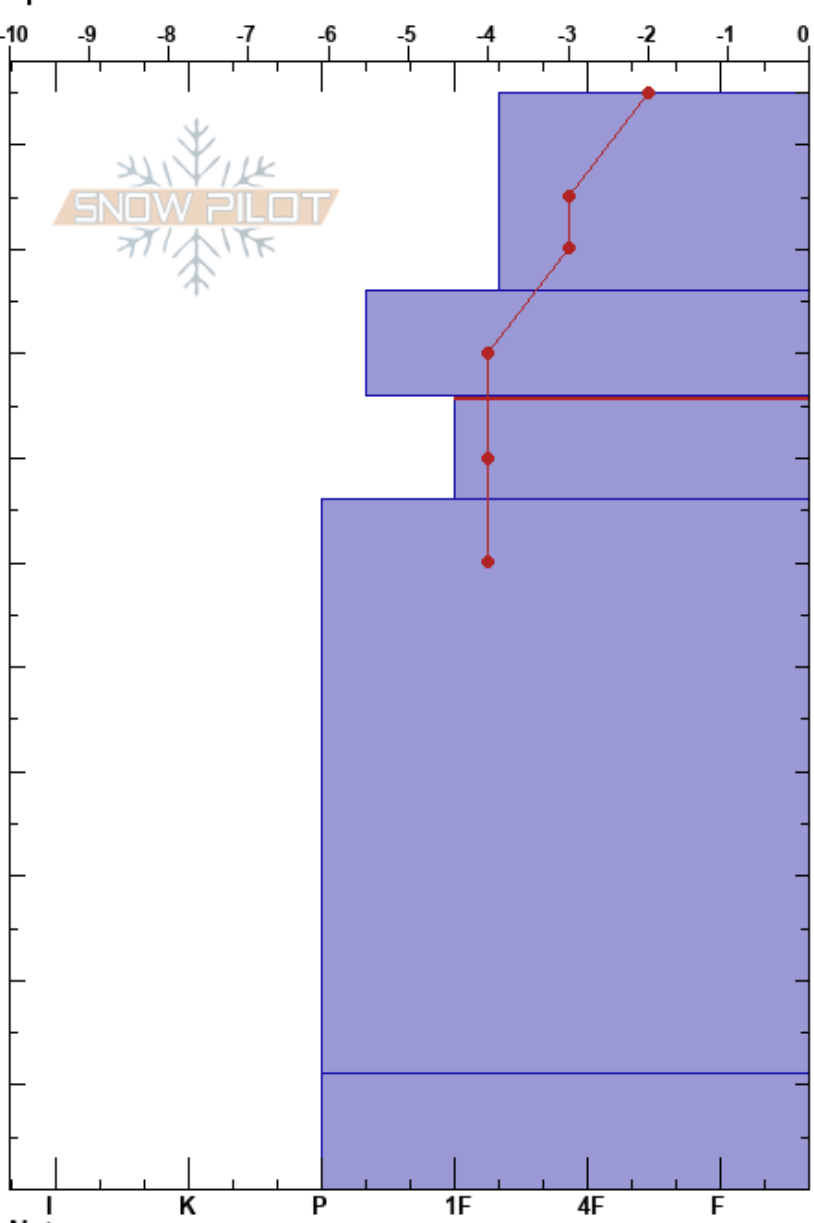

Bear Mountain
 Rabbit Ears Range
 CO
Elevation: 8933 ft
Aspect: NE
Specifics:

Jordan Bohme
 03/16/2022 - 11:15am
Co-ord: 40.37427N, -106.53042W
Slope Angle: 15°
Wind Loading: no

Stability: **HS:** 105
Air Temperature: -3°C
Sky Cover: OVC
Precipitation: S-1
Wind: Calm
Layer Notes:
 76-66cm: Problematic layer

Height (cm)	Crystal		Moisture	ρ kg/m ³	Stability tests & Layer comments
	Form	Size			
105	+	0.5			
100	•	0.5			
90					
80	□	1			
70	(□)	1.5			CT25, SC @76cm FC 1.5mm PST20/100 (End) @76cm Down 29cm
60					
50					
40	□	2			
30					
20					
10	^	4			
0					ECTX