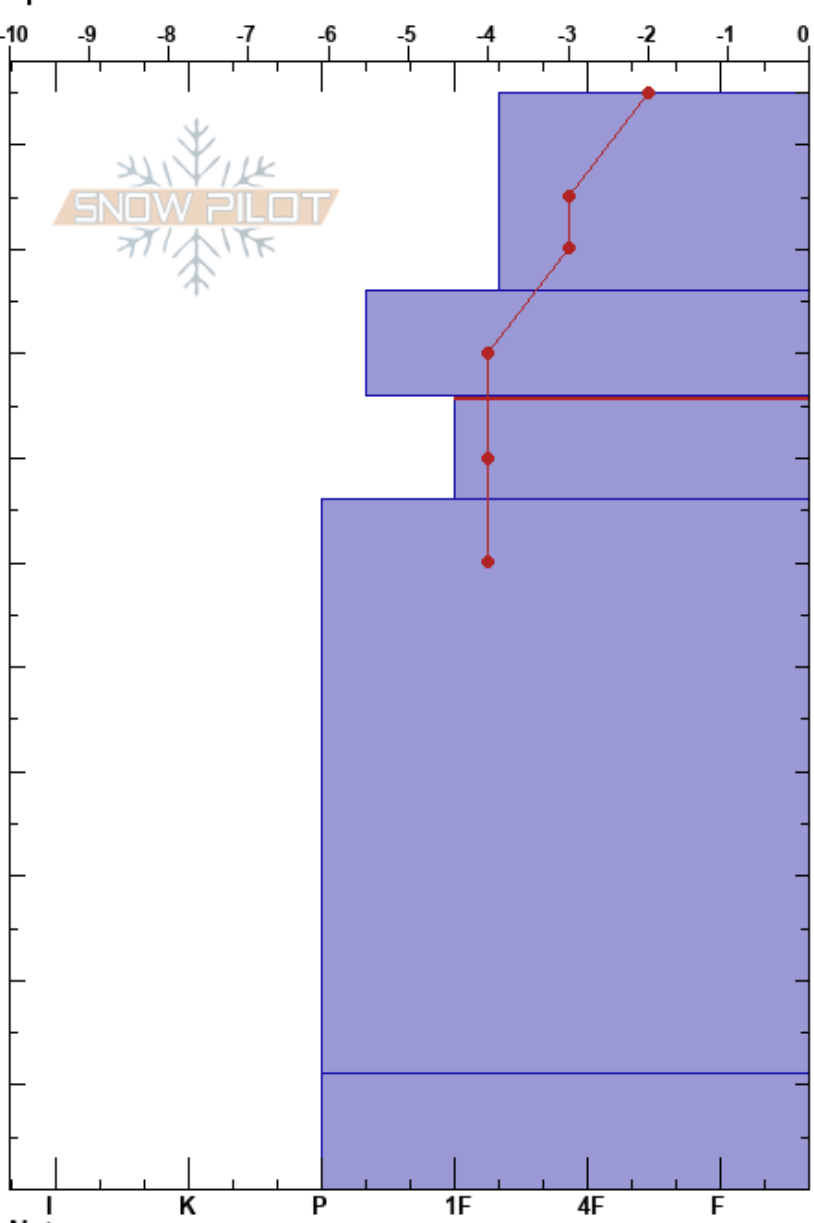

Bear Mountain
 Rabbit Ears Range
 CO
Elevation: 8933 ft
Aspect: NE
Specifics:

Jordan Bohme
 03/16/2022 - 11:15am
Co-ord: 40.37427N, -106.53042W
Slope Angle: 15°
Wind Loading: no

Stability: **HS:** 105
Air Temperature: -3°C
Sky Cover: OVC
Precipitation: S-1
Wind: Calm
Layer Notes:
 76-66cm: Problematic layer

Height (cm)	Crystal		ρ kg/m ³	Stability tests & Layer comments
	Form	Size		
105	+	0.5		
100	•	0.5		
90				
80	□	1		
76	(□)	1.5		← CT25, SC @76cm FC 1.5mm ← PST20/100 (End) @76cm Down 29cm
70				
66				
60				
50				
40	□	2		
30				
20				
10	^	4		
0				← ECTX