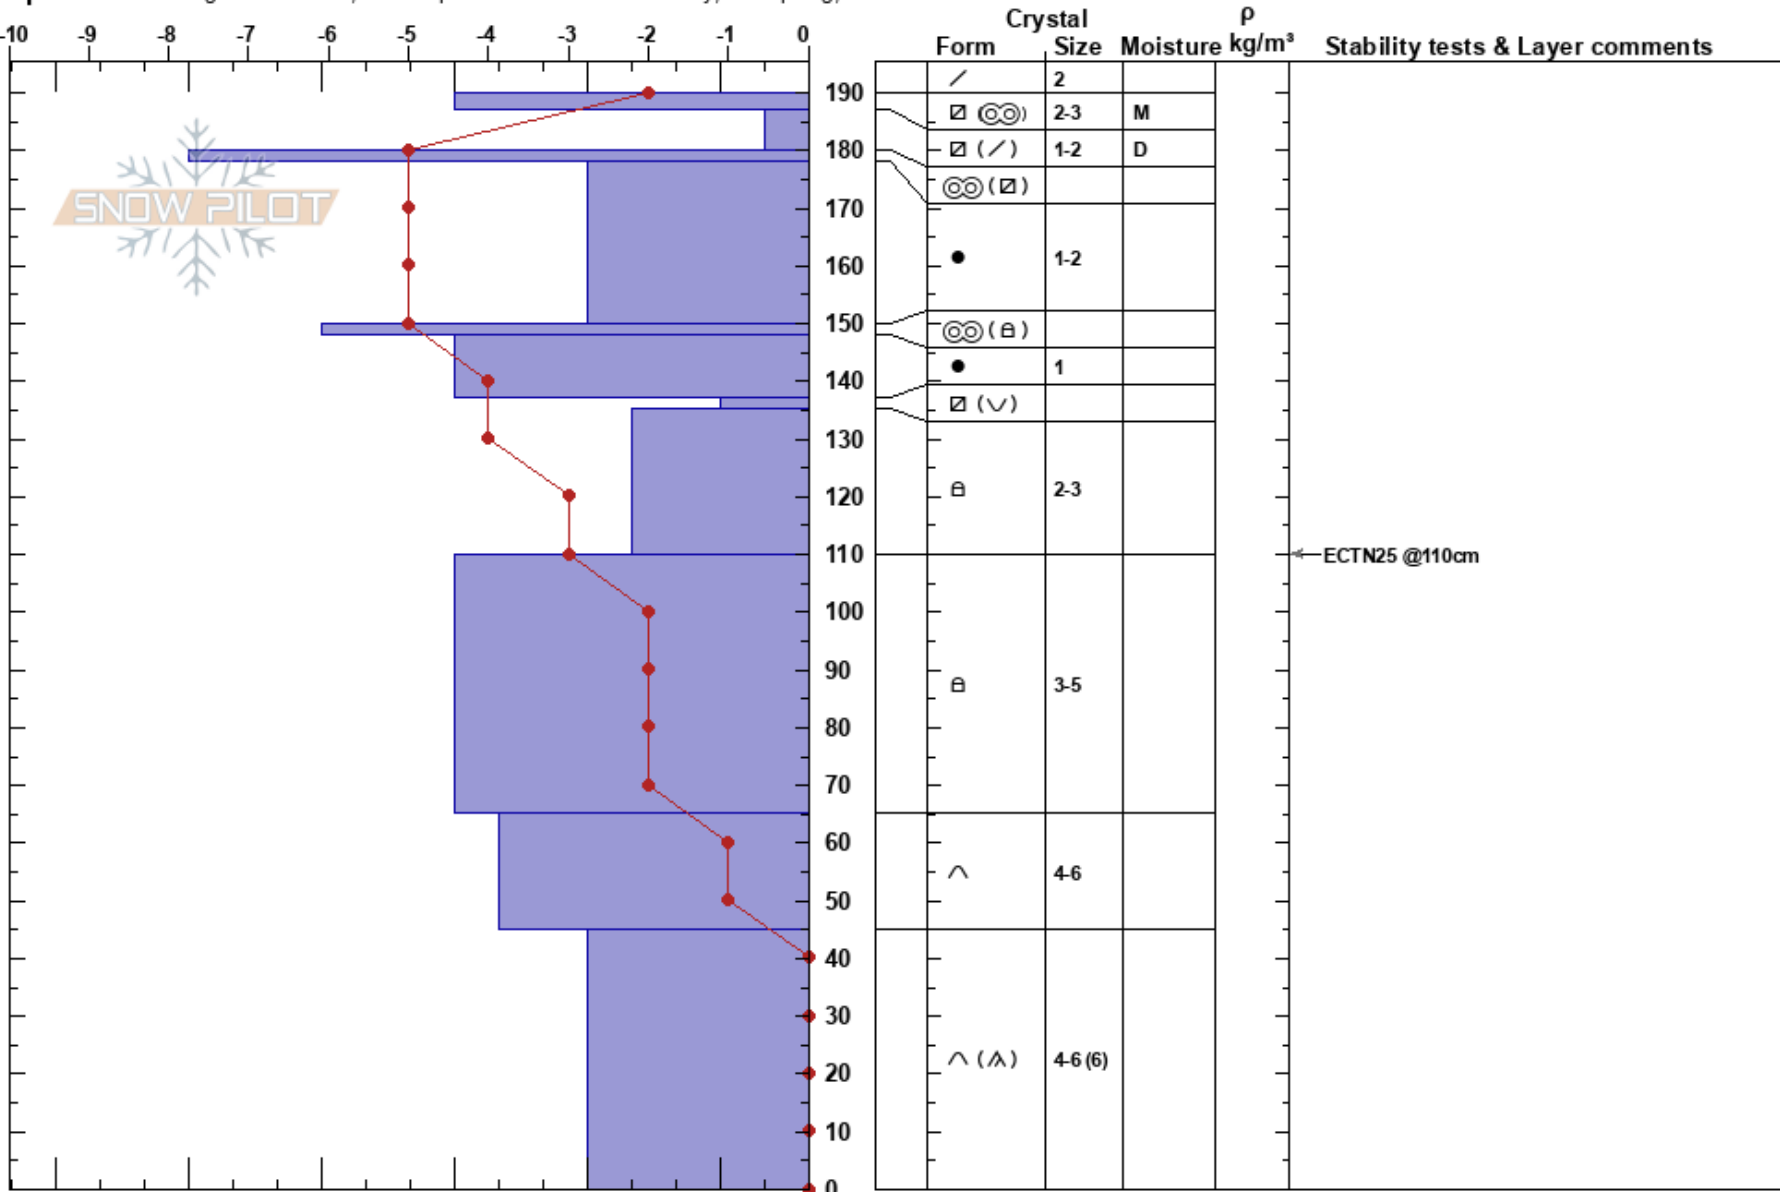

20220316
 Gore Range
 CO
 Elevation: 10826 ft
 Aspect: 83°

Mike Floyd
 03/16/2022 - 11:00am
 Co-ord: 13S 383560W 4385468N
 Slope Angle: 30°
 Wind Loading:

Stability: Poor
 Air Temperature: 2.3°C
 Sky Cover: BKN
 Precipitation: NO
 Wind:
 HS: 190
 PF: 100 137-135cm: Problematic layer
 PS: 25

Specifics: Pit dug in a Ski Area; Pit is representative of backcountry; Collapsing, localized

Notes: