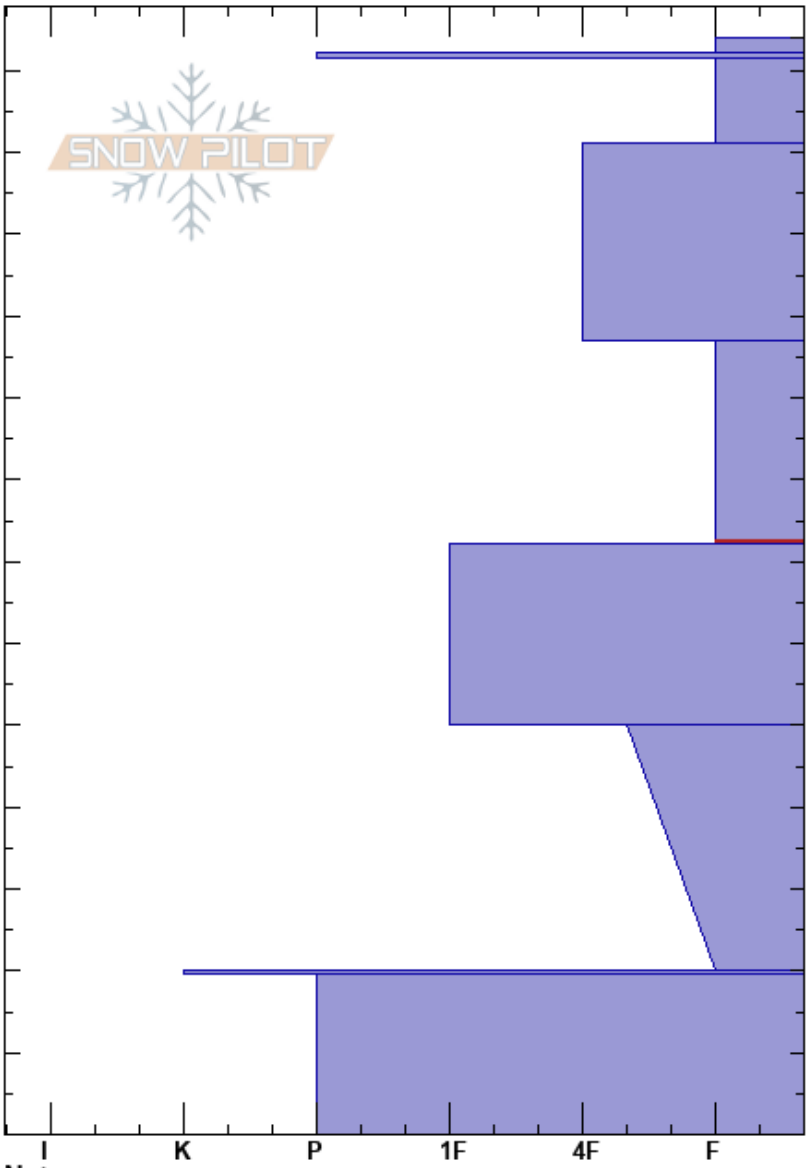

North Bowl  
 Wasatch Range  
 UT  
 Elevation: 9251 ft  
 Aspect: 41°  
 Specifics: Recent avalanche activity on similar slopes

weston shirey  
 03/16/2022 - 2:30pm  
 Co-ord: 12T 449407W 4504621N  
 Slope Angle: 34°  
 Wind Loading: no

Stability:  
 Air Temperature:  
 Sky Cover: BKN  
 Precipitation: S-1  
 Wind: W Moderate

HS: 134  
 Layer Notes:  
 97-72cm: Problematic layer

Depth (cm)	Crystal		Moisture	$\rho$ kg/m <sup>3</sup>	Stability tests & Layer comments
	Form	Size			
134					
130	⊗				
120	-				← CT17, SC @121cm
110					
100					
90					
80					
70					
60					
50					
40					
30					
20					← CT21, SC @20cm Old PWL
10					
0					← ECTX