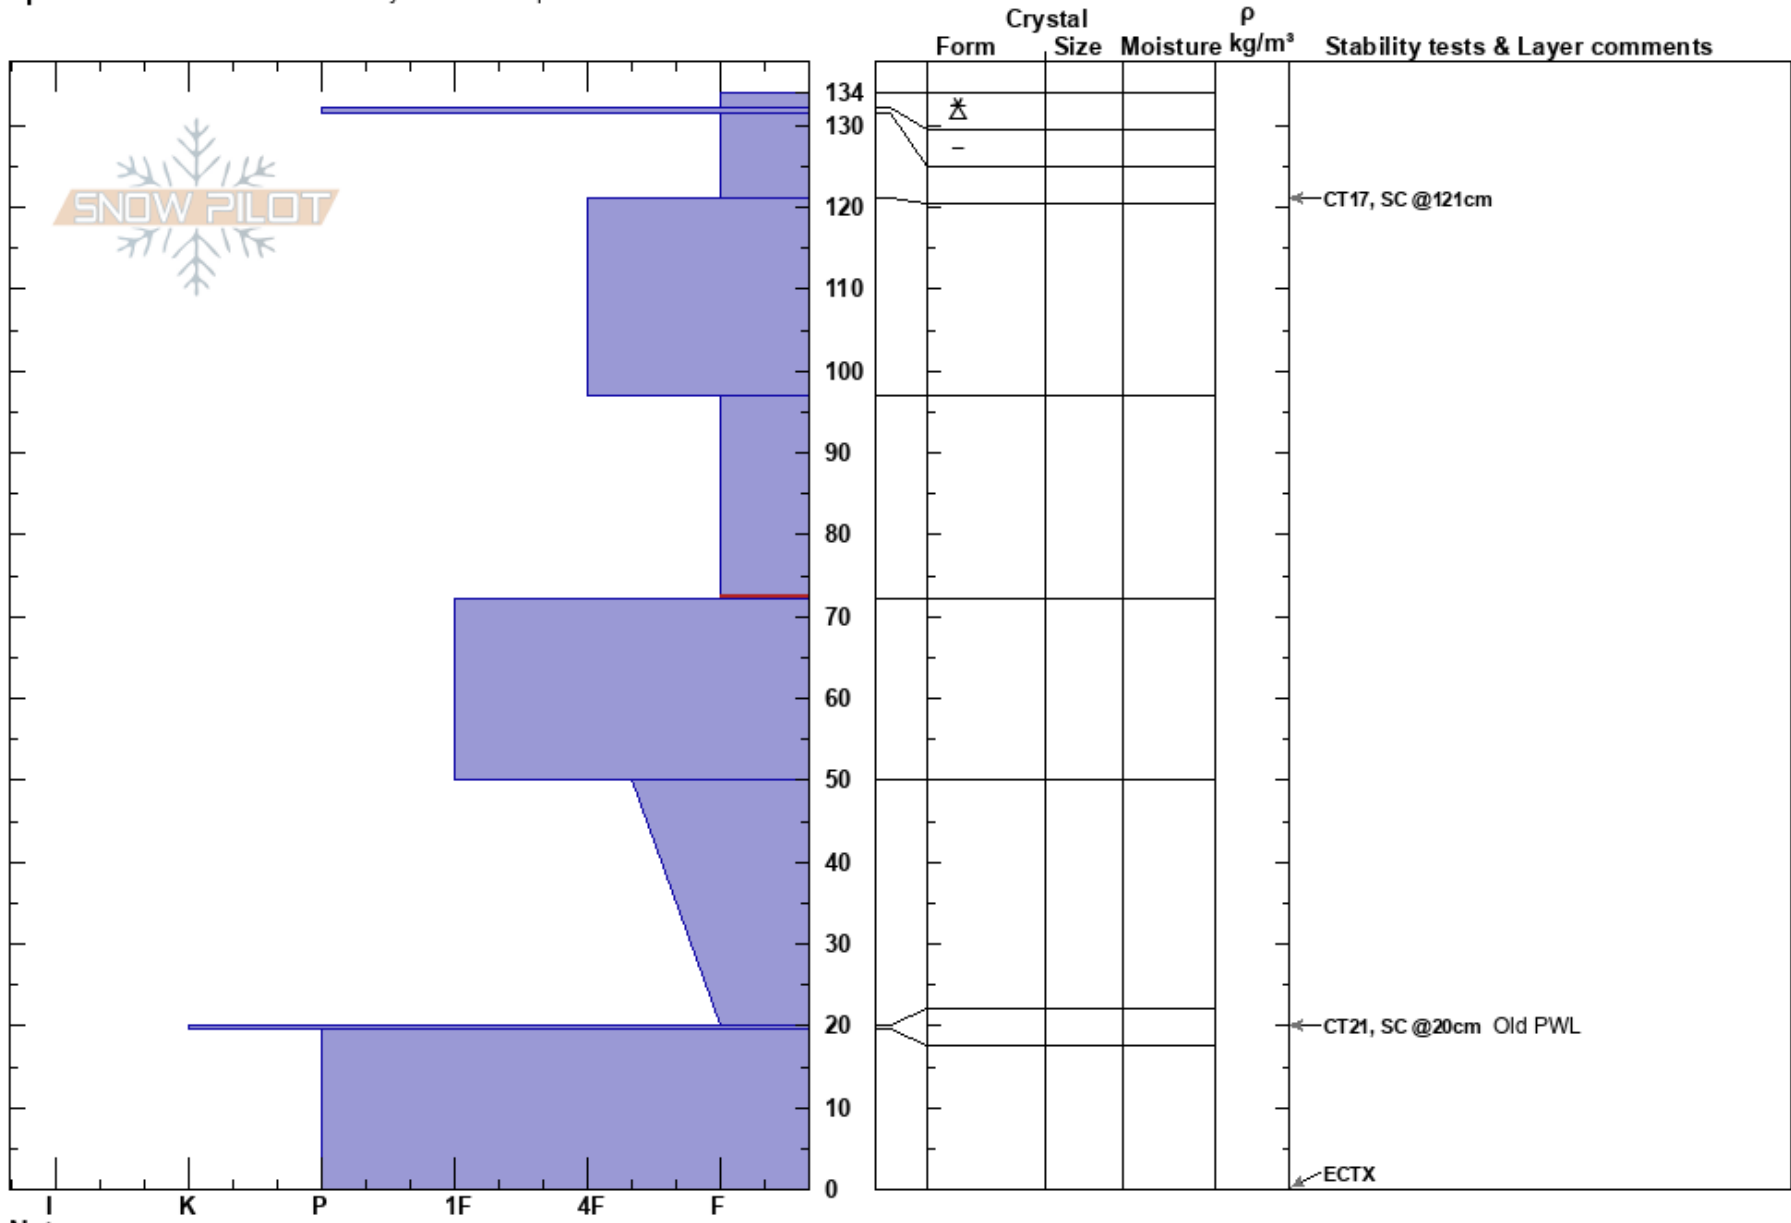

North Bowl  
 Wasatch Range  
 UT  
 Elevation: 9251 ft  
 Aspect: 41°

weston shirey  
 03/16/2022 - 2:30pm  
 Co-ord: 12T 449407W 4504621N  
 Slope Angle: 34°  
 Wind Loading: no

Stability:  
 Air Temperature:  
 Sky Cover: BKN  
 Precipitation: S-1  
 Wind: W Moderate

HS: 134  
 Layer Notes:  
 97-72cm: Problematic layer

Specifics: Recent avalanche activity on similar slopes

Notes: