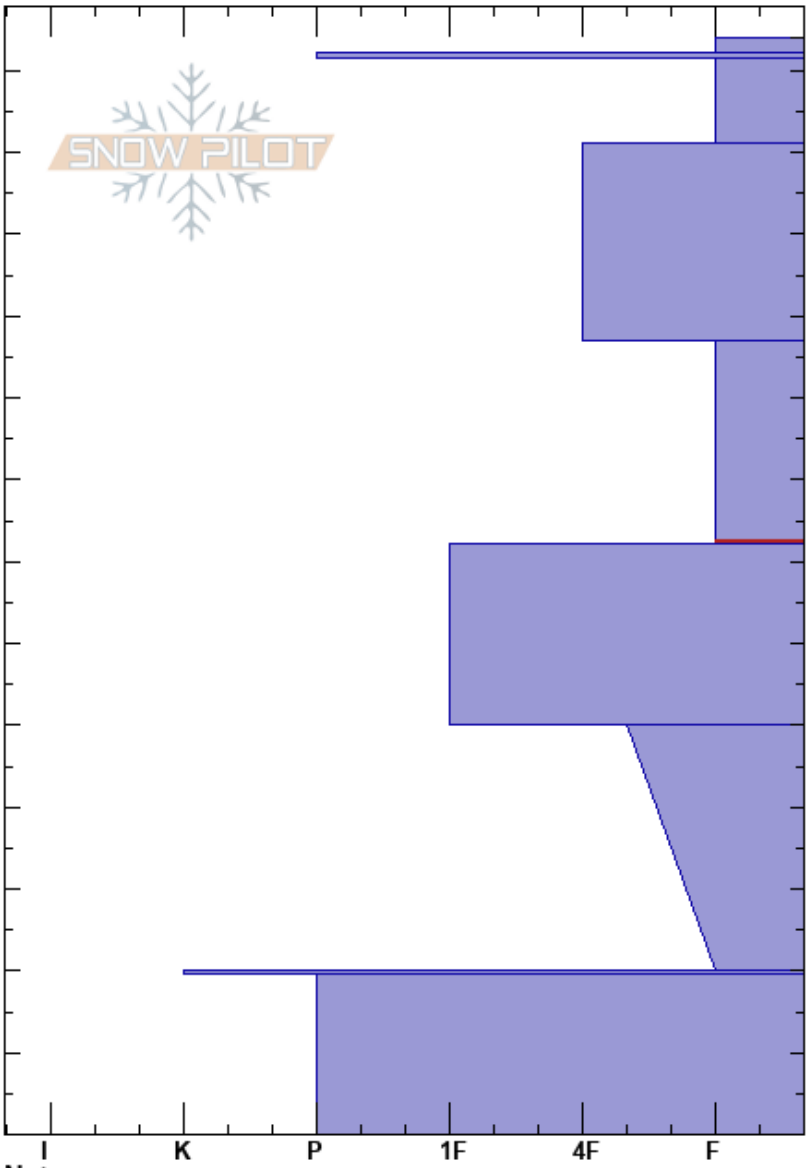

North Bowl
 Wasatch Range
 UT
 Elevation: 9251 ft
 Aspect: 41°
 Specifics: Recent avalanche activity on similar slopes

weston shirey
 03/16/2022 - 2:30pm
 Co-ord: 12T 449407W 4504621N
 Slope Angle: 34°
 Wind Loading: no

Stability:
 Air Temperature:
 Sky Cover: BKN
 Precipitation: S-1
 Wind: W Moderate

HS: 134
 Layer Notes:
 97-72cm: Problematic layer

Depth (cm)	Crystal		Moisture	ρ kg/m ³	Stability tests & Layer comments
	Form	Size			
134					
130	X				
120	-				← CT17, SC @121cm
110					
100					
90					
80					
70					
60					
50					
40					
30					
20					← CT21, SC @20cm Old PWL
10					
0					← ECTX