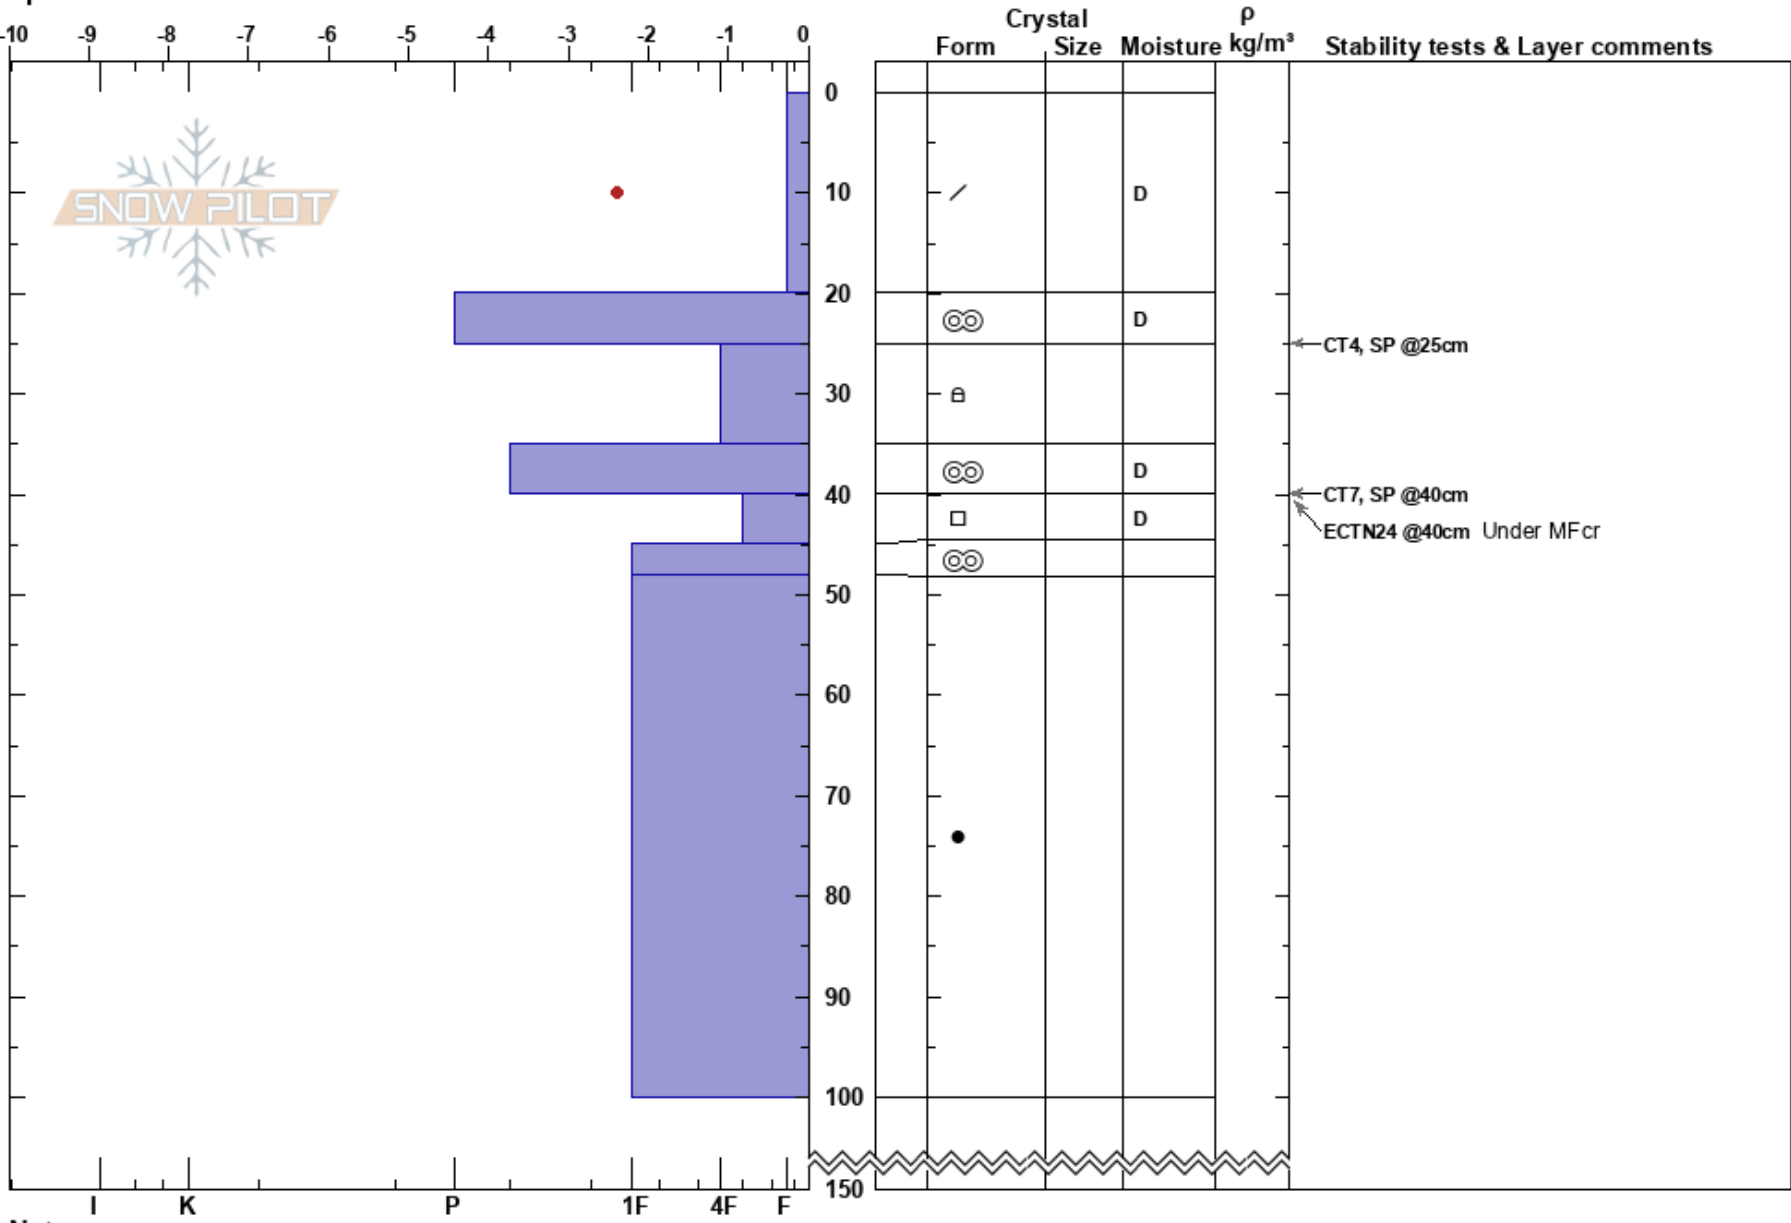

Plutonic 4
 Monashee
 BC
 Elevation: 1892 m
 Aspect: NE
 Specifics:

Andy Cole
 16/03/2022 - 20:00
 Co-ord: 49.23419N, -117.83867E
 Slope Angle: 47°
 Wind Loading:

Stability: **HS: 150**
 Air Temperature: -3.4°C
 Sky Cover:
 Precipitation:
 Wind:
 40-45cm: Problematic layer