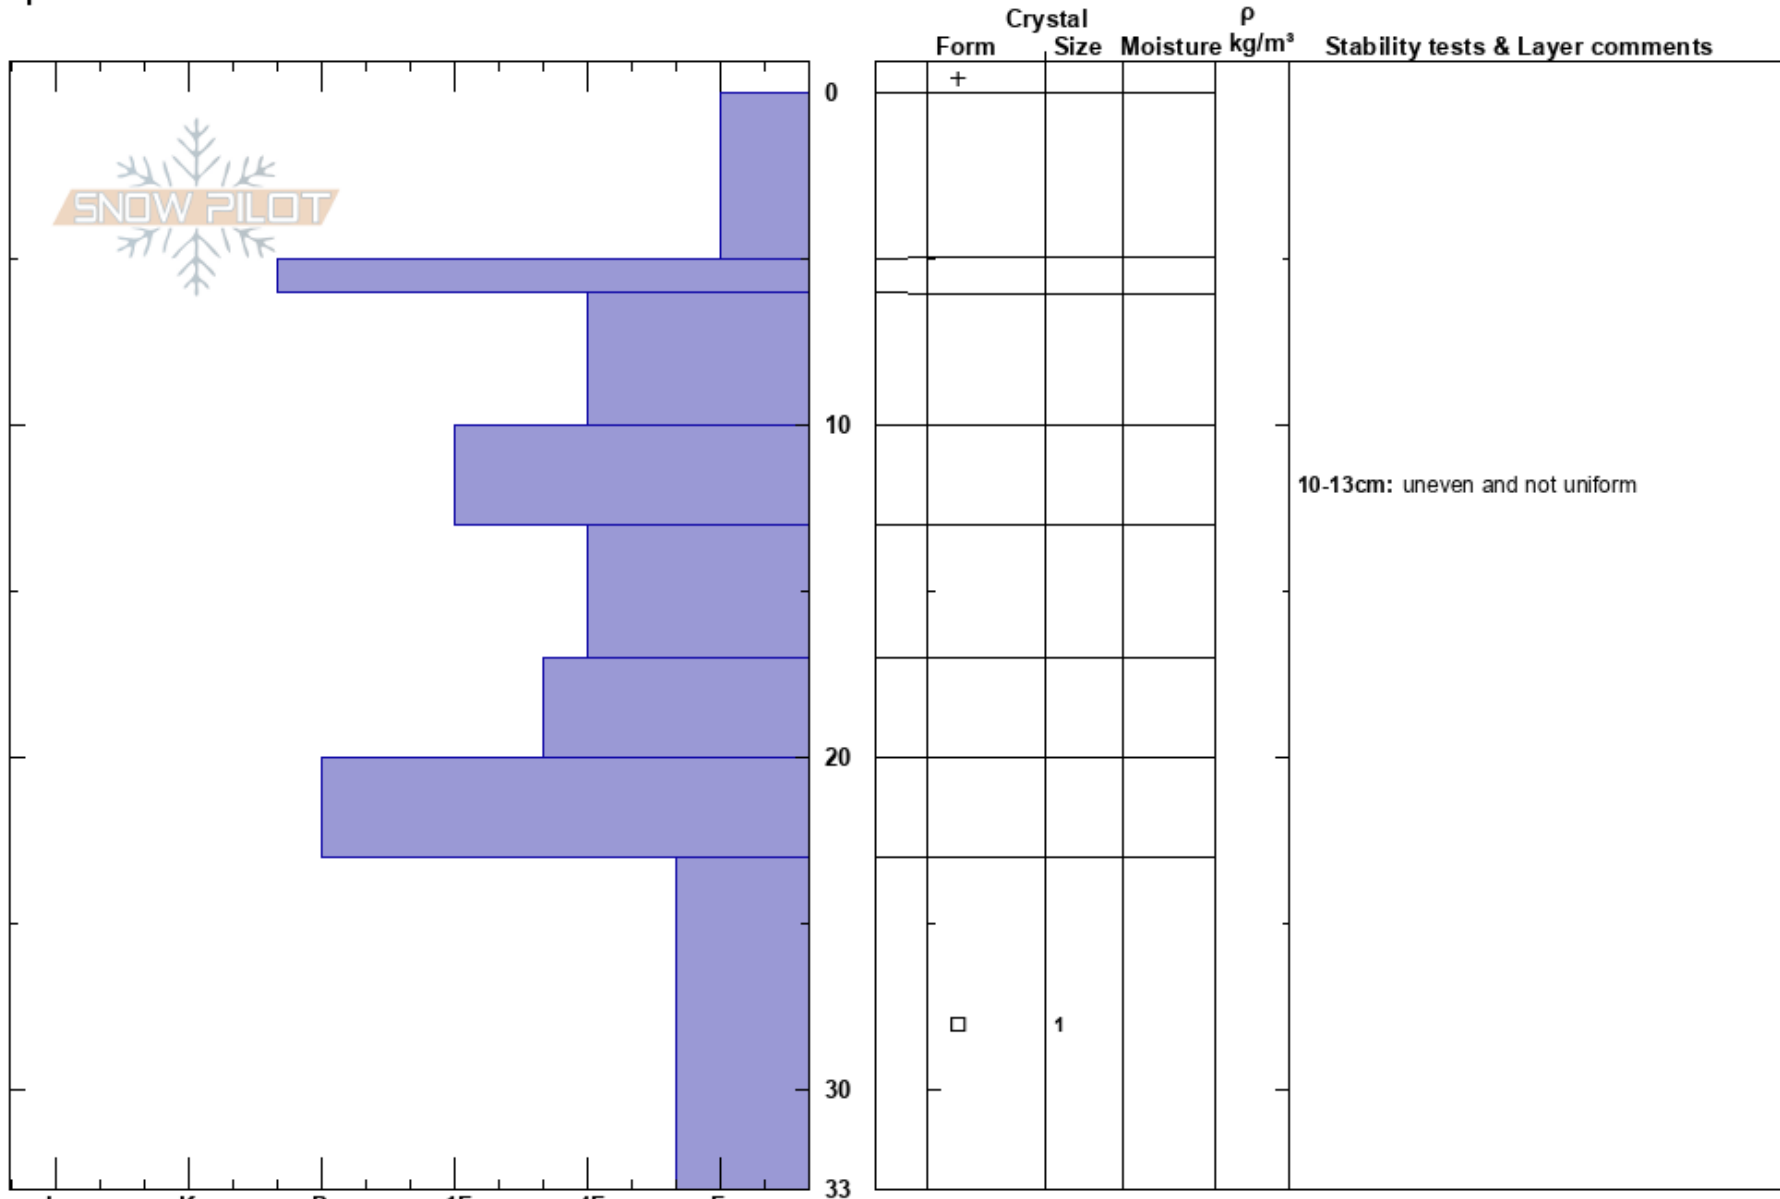

North mid elevation
 Logan UT
 UT
 Elevation: 7700 ft
 Aspect:
 Specifics:

Richard Schumacher
 03/16/2022 - 9:30am
 Co-ord:
 Slope Angle:
 Wind Loading:

Stability:
 Air Temperature:
 Sky Cover: BKN
 Precipitation: S-1
 Wind: N Calm

PF: 40
 Layer Notes:
 10-13cm: uneven and not uniform
 23-33cm: Problematic layer

Notes: Hand pit dug to facet layer on micro-ridgeline in a sheltered area. Lots of density changes and crusts with sugary faceted snow at the bottom.