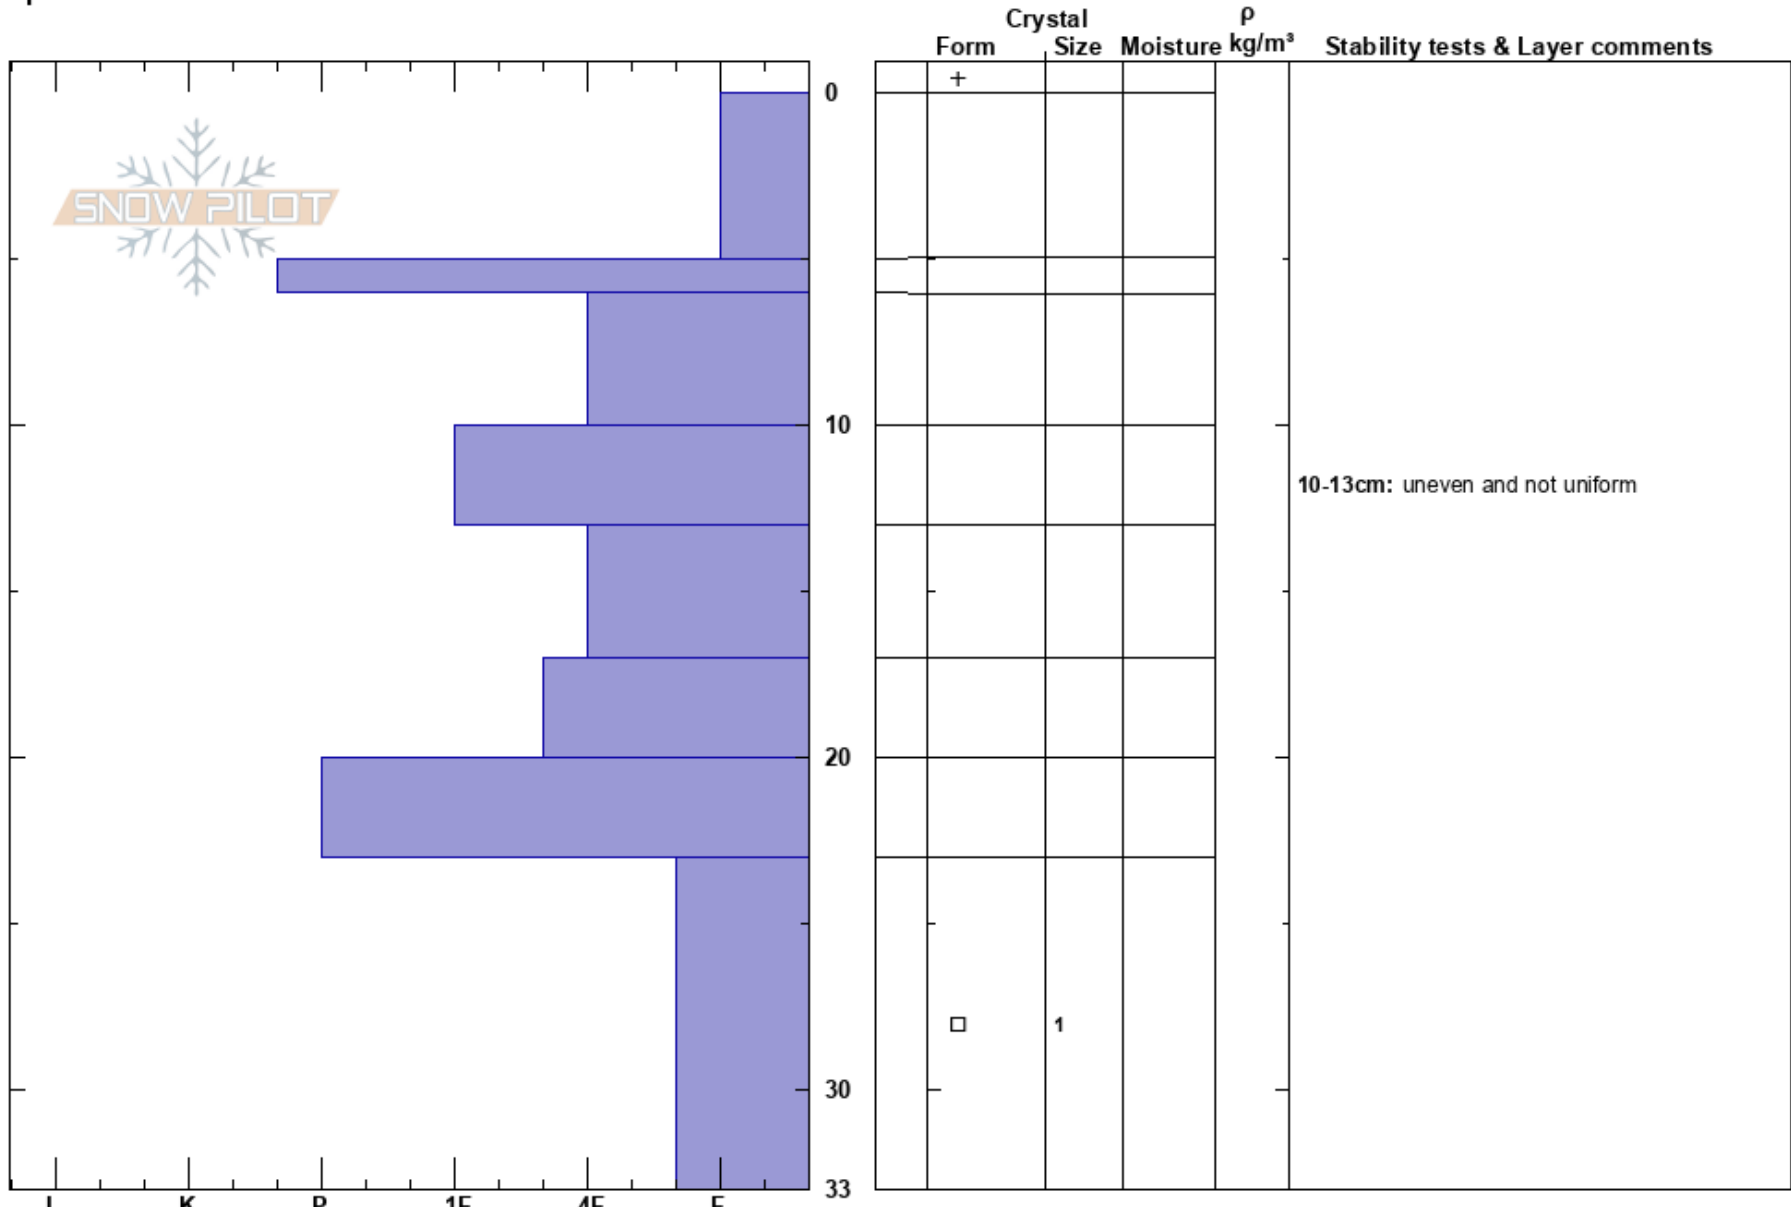

North mid elevation
 Logan UT
 UT
 Elevation: 7700 ft
 Aspect:
 Specifics:

Richard Schumacher
 03/16/2022 - 9:30am
 Co-ord:
 Slope Angle:
 Wind Loading:

Stability:
 Air Temperature:
 Sky Cover: BKN
 Precipitation: S-1
 Wind: N Calm

PF: 40
 Layer Notes:
 10-13cm: uneven and not uniform
 23-33cm: Problematic layer

Notes: Hand pit dug to facet layer on micro-ridgeline in a sheltered area. Lots of density changes and crusts with sugary faceted snow at the bottom.