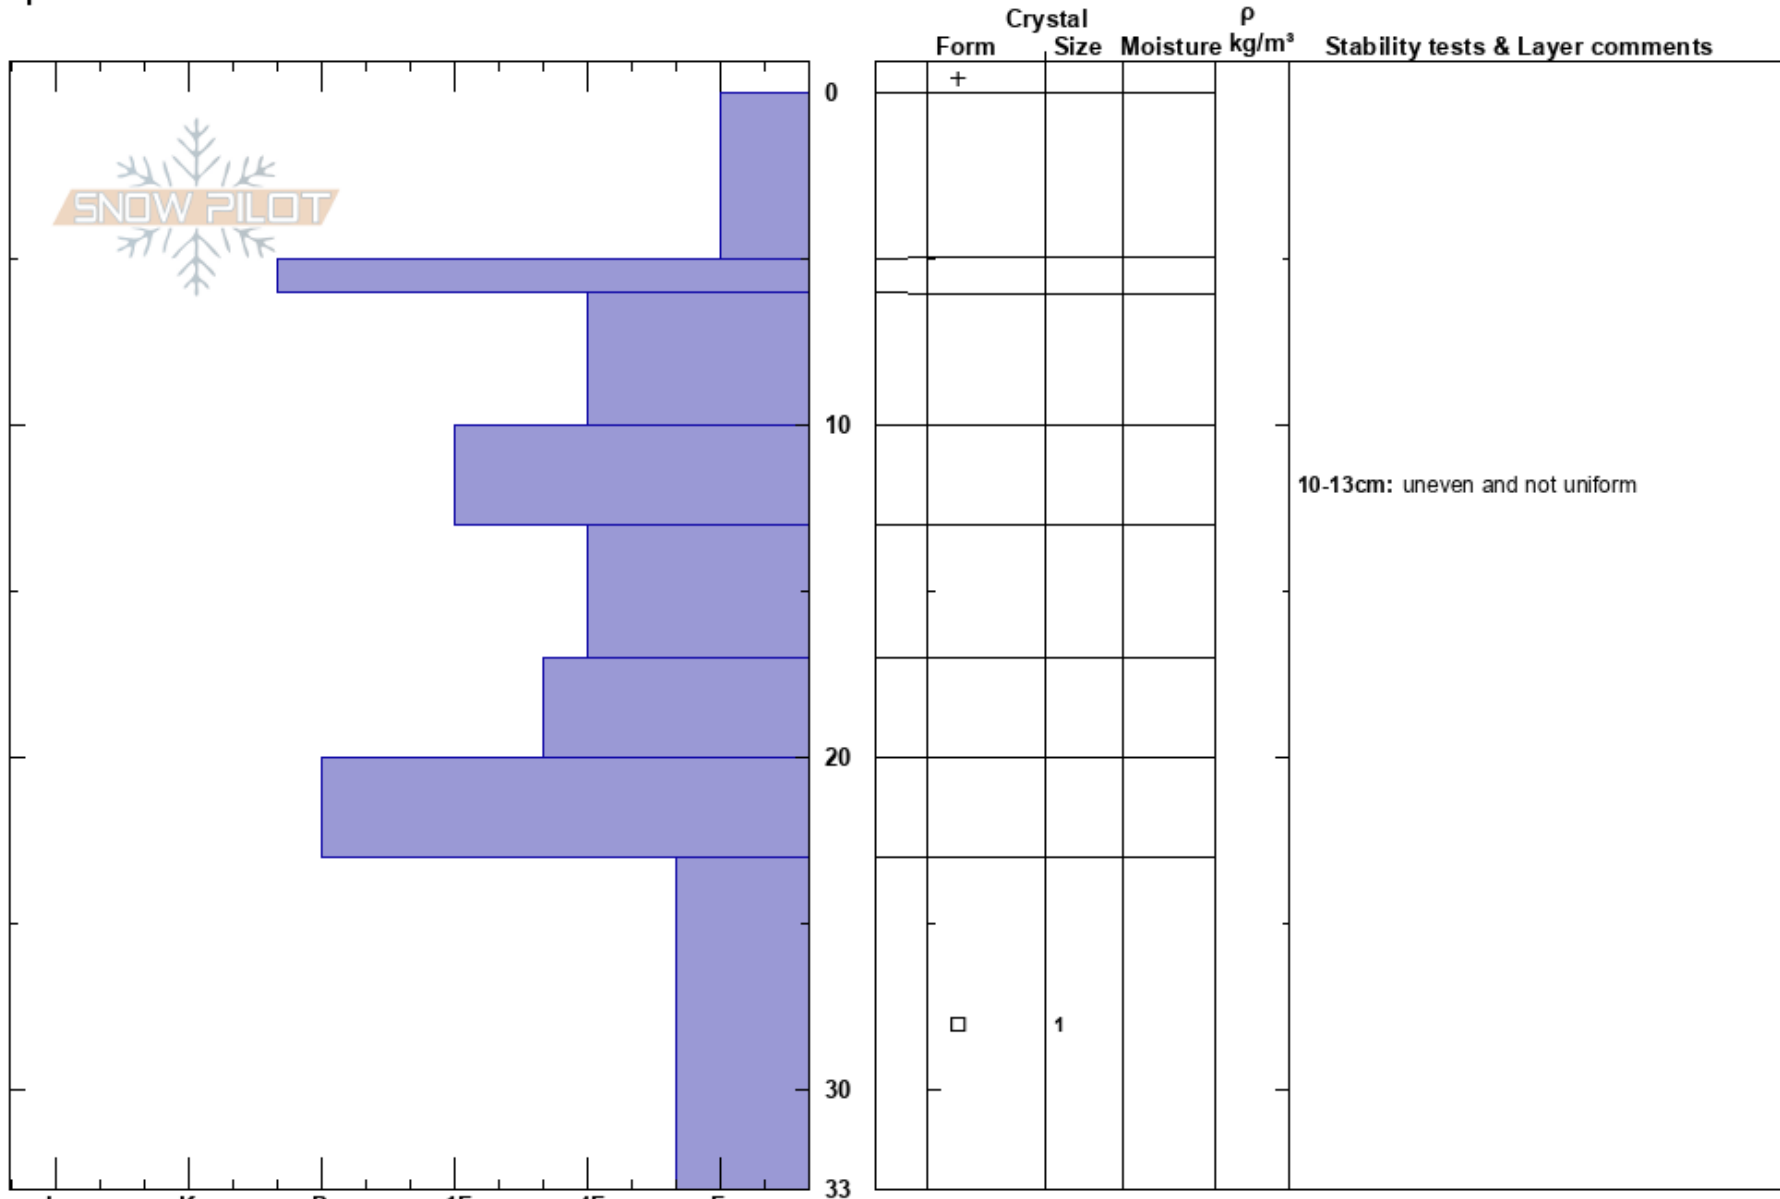

North mid elevation  
 Logan UT  
 UT  
 Elevation: 7700 ft  
 Aspect:  
 Specifics:

Richard Schumacher  
 03/16/2022 - 9:30am  
 Co-ord:  
 Slope Angle:  
 Wind Loading:

Stability:  
 Air Temperature:  
 Sky Cover: BKN  
 Precipitation: S-1  
 Wind: N Calm

PF: 40  
 Layer Notes:  
 10-13cm: uneven and not uniform  
 23-33cm: Problematic layer

**Notes:** Hand pit dug to facet layer on micro-ridgeline in a sheltered area. Lots of density changes and crusts with sugary faceted snow at the bottom.