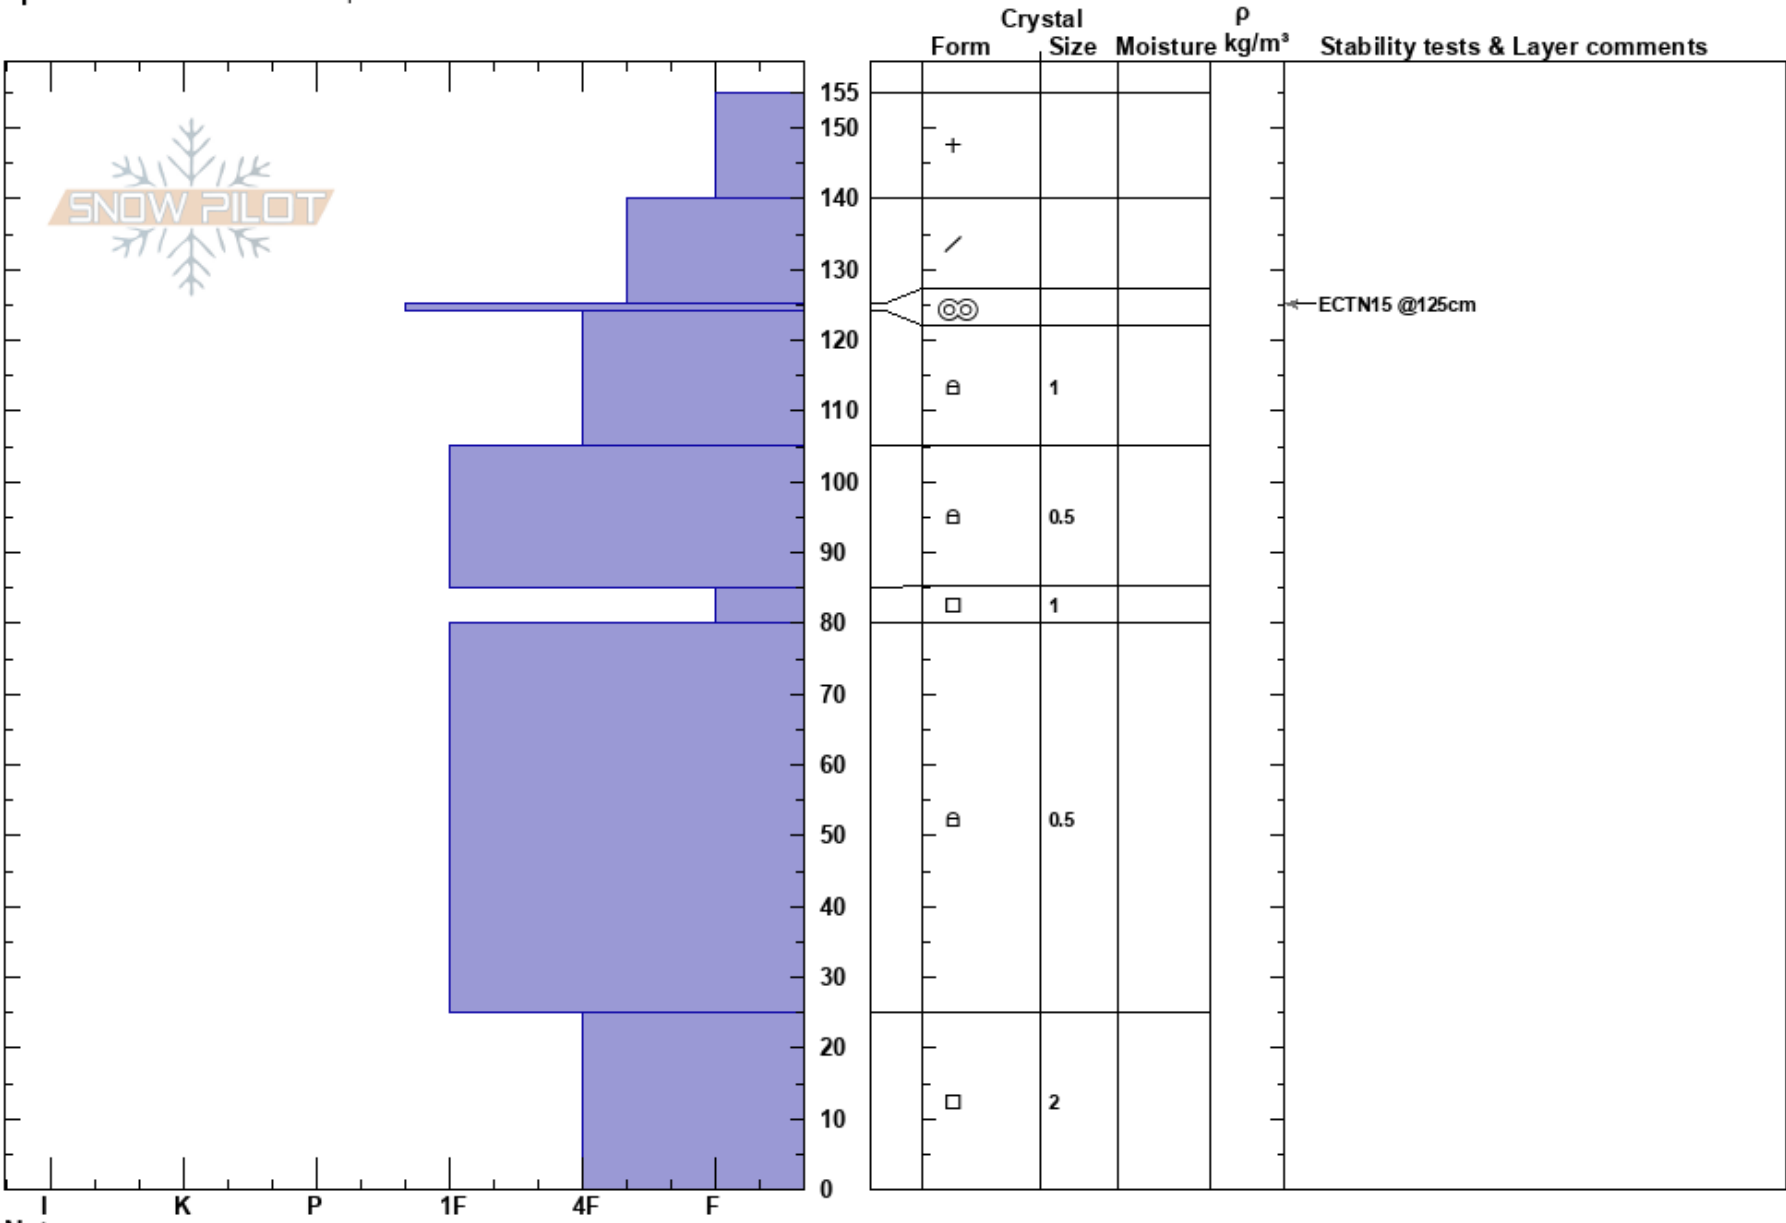

Angle Mt
 Togwotee Pass
 WY
 Elevation: 9518 ft
 Aspect: W
 Specifics: We snowmobiled slope

Alex Drinkard
 03/16/2022 - 2:00am
 Co-ord: 43.82664N, -110.18536W
 Slope Angle: 25°
 Wind Loading: no

Stability: Good
 Air Temperature:
 Sky Cover: BKN
 Precipitation: S1
 Wind: W Light Breeze

HS: 155
 PF: 50
 PS: 25
 Layer Notes:

Notes: