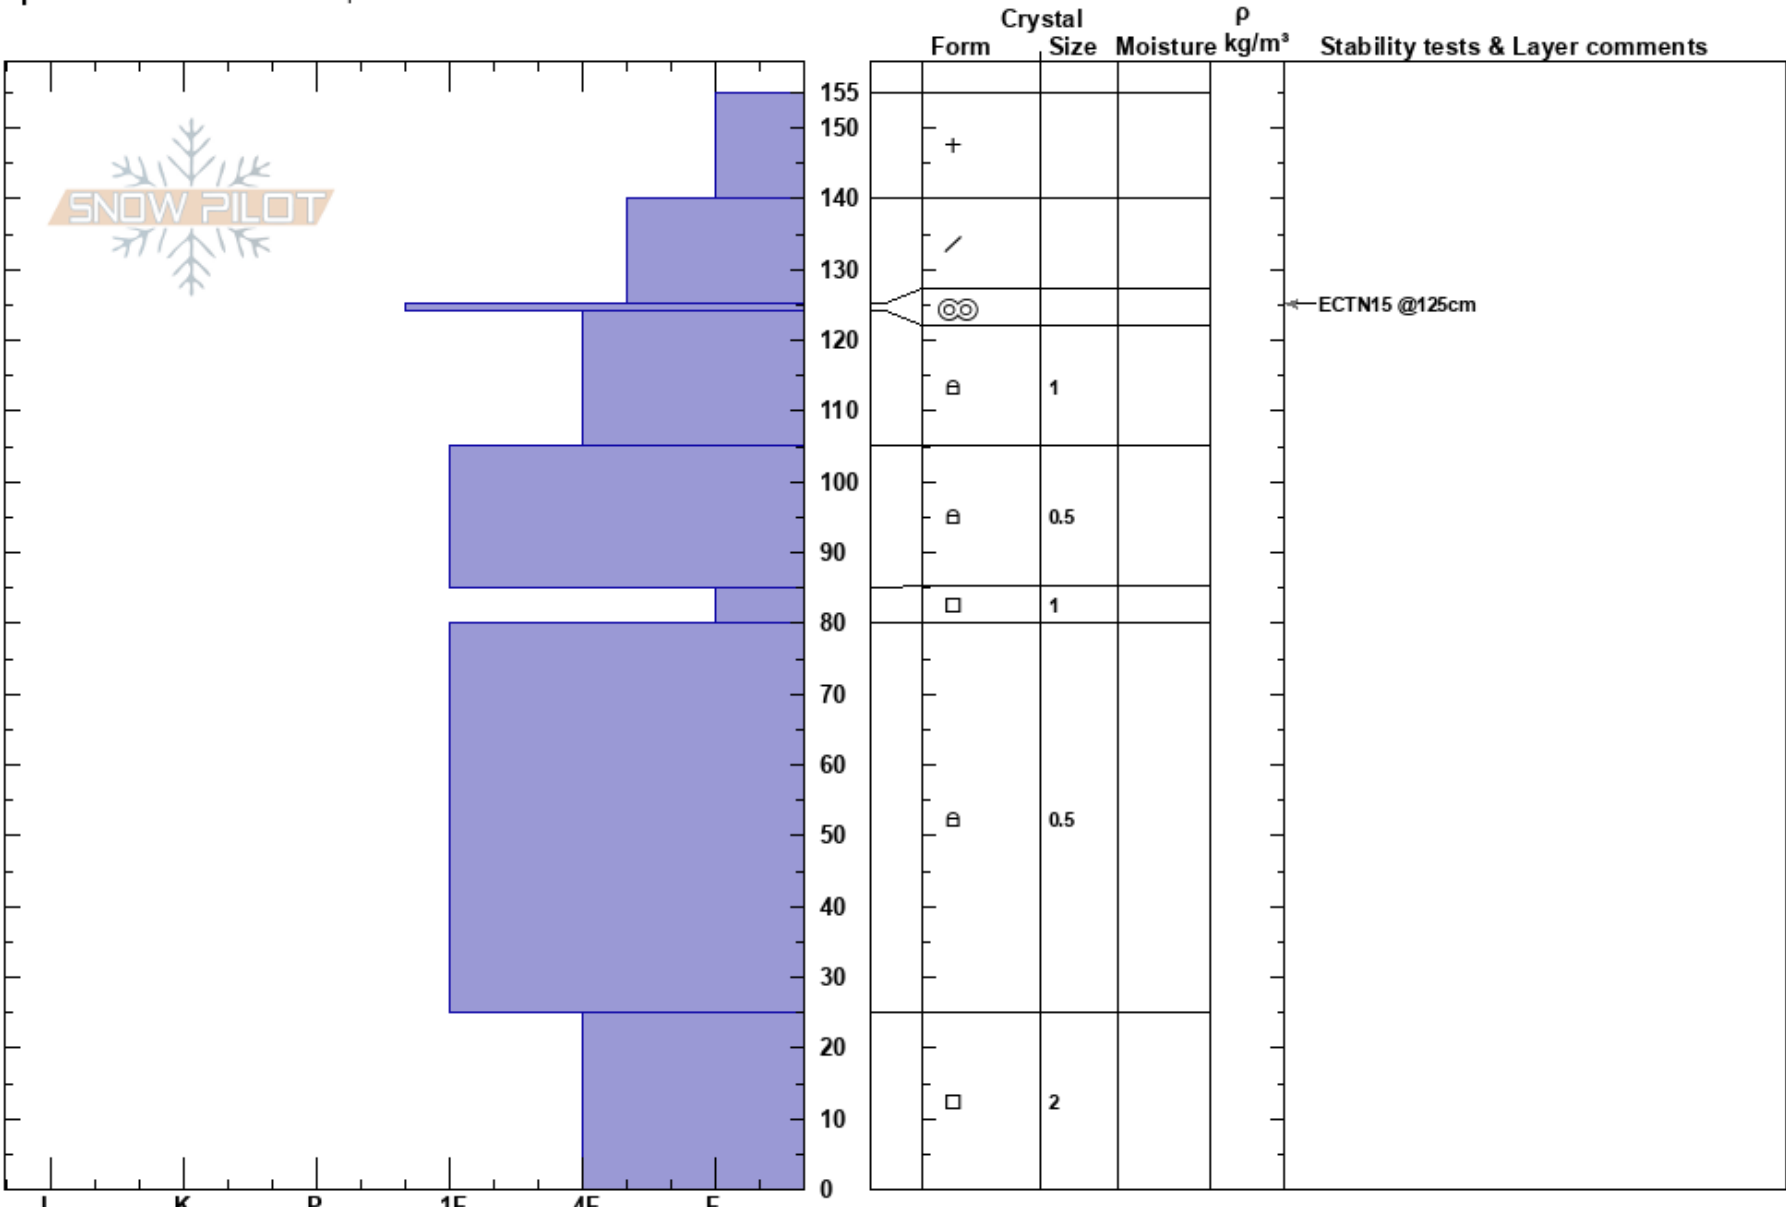

Angle Mt  
 Togwotee Pass  
 WY  
 Elevation: 9518 ft  
 Aspect: W  
 Specifics: We snowmobiled slope

Alex Drinkard  
 03/16/2022 - 2:00am  
 Co-ord: 43.82664N, -110.18536W  
 Slope Angle: 25°  
 Wind Loading: no

Stability: Good  
 Air Temperature:  
 Sky Cover: BKN  
 Precipitation: S1  
 Wind: W Light Breeze

HS: 155  
 PF: 50  
 PS: 25  
 Layer Notes:

Notes: