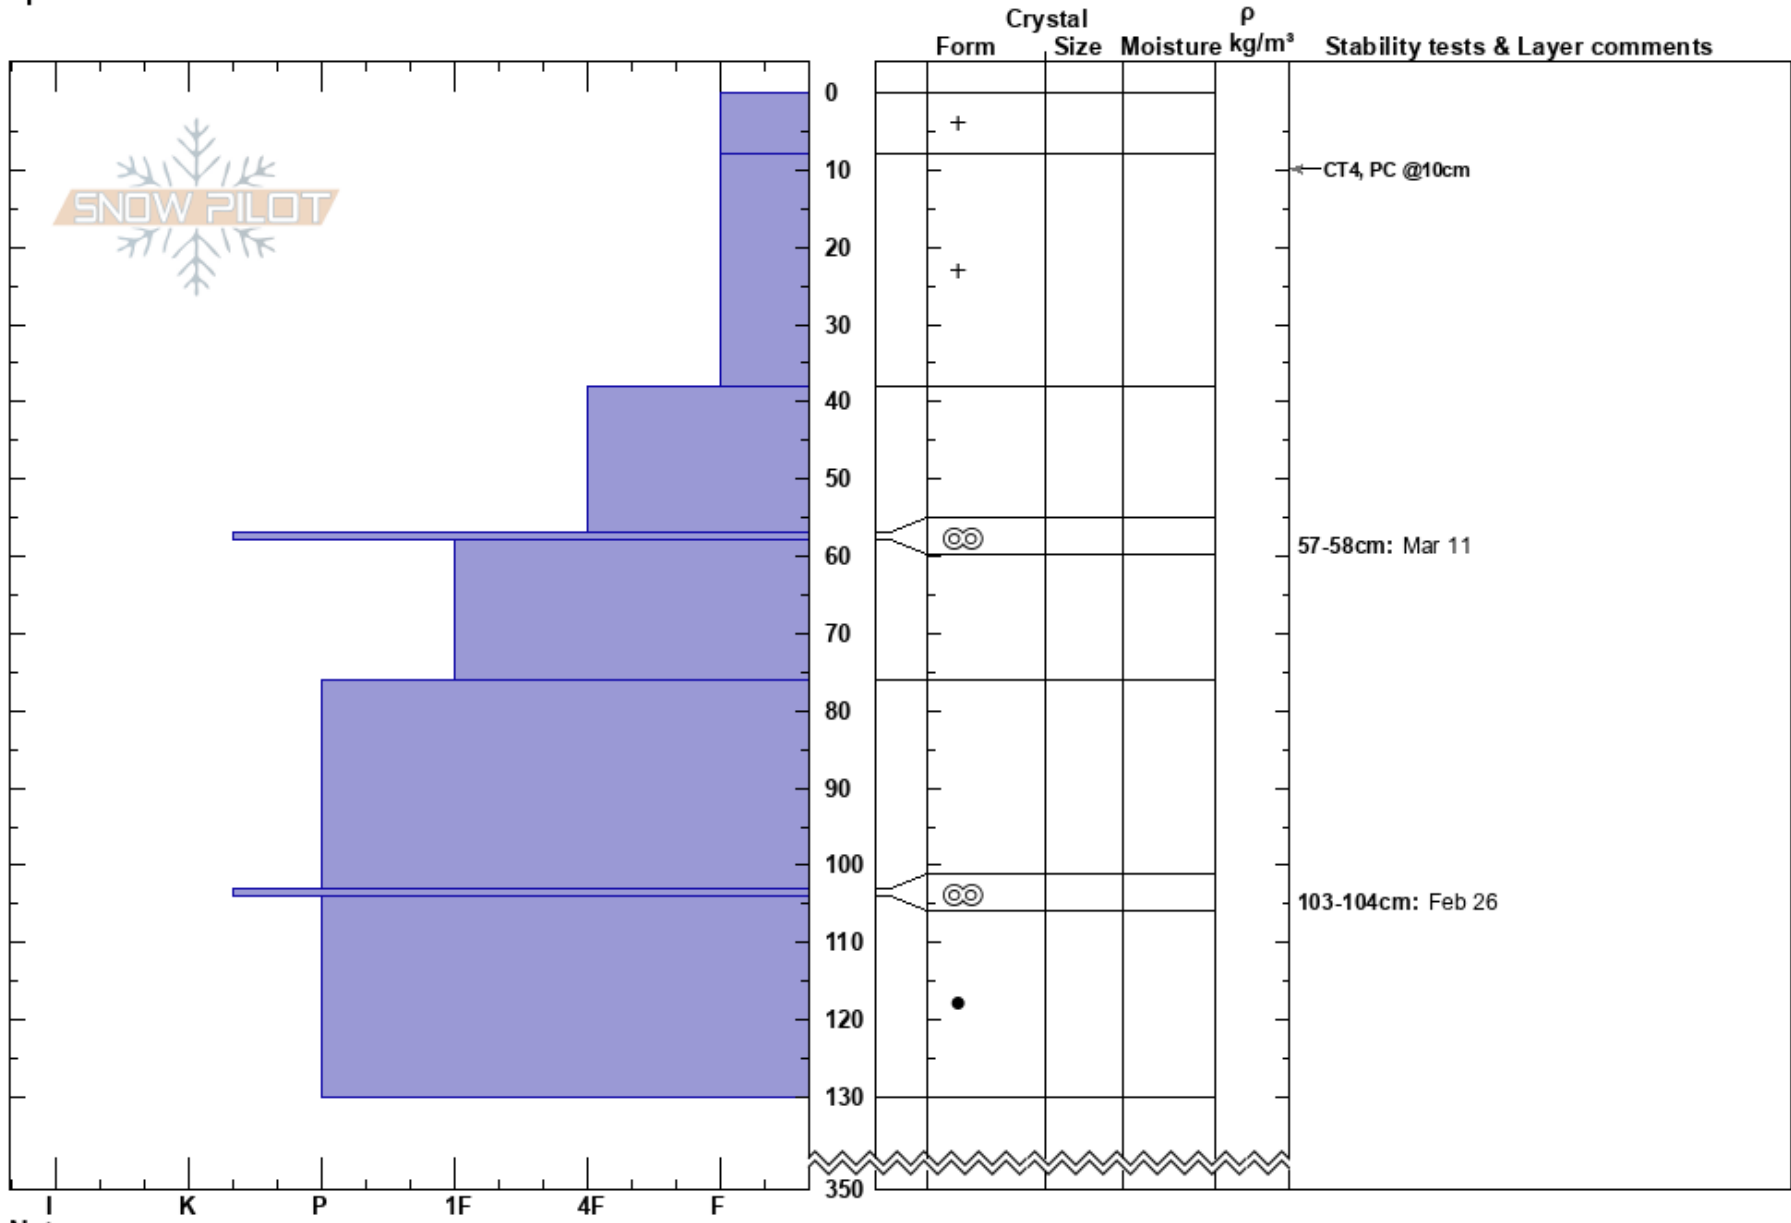

Renegade  
 Monashee  
 BC  
 Elevation: 1691 m  
 Aspect:  
 Specifics:

Craig Ellis  
 16/03/2022 - 09:45  
 Co-ord: 50.83784N, -118.43173W  
 Slope Angle: 30°  
 Wind Loading:

Stability:  
 Air Temperature: -5°C  
 Sky Cover: OVC  
 Precipitation:  
 Wind: Calm

HS: 350  
 PF: 35  
 PS: 25  
 Layer Notes:  
 57-58cm: Mar 11  
 57-58cm: Problematic layer  
 103-104cm: Feb 26

Notes: