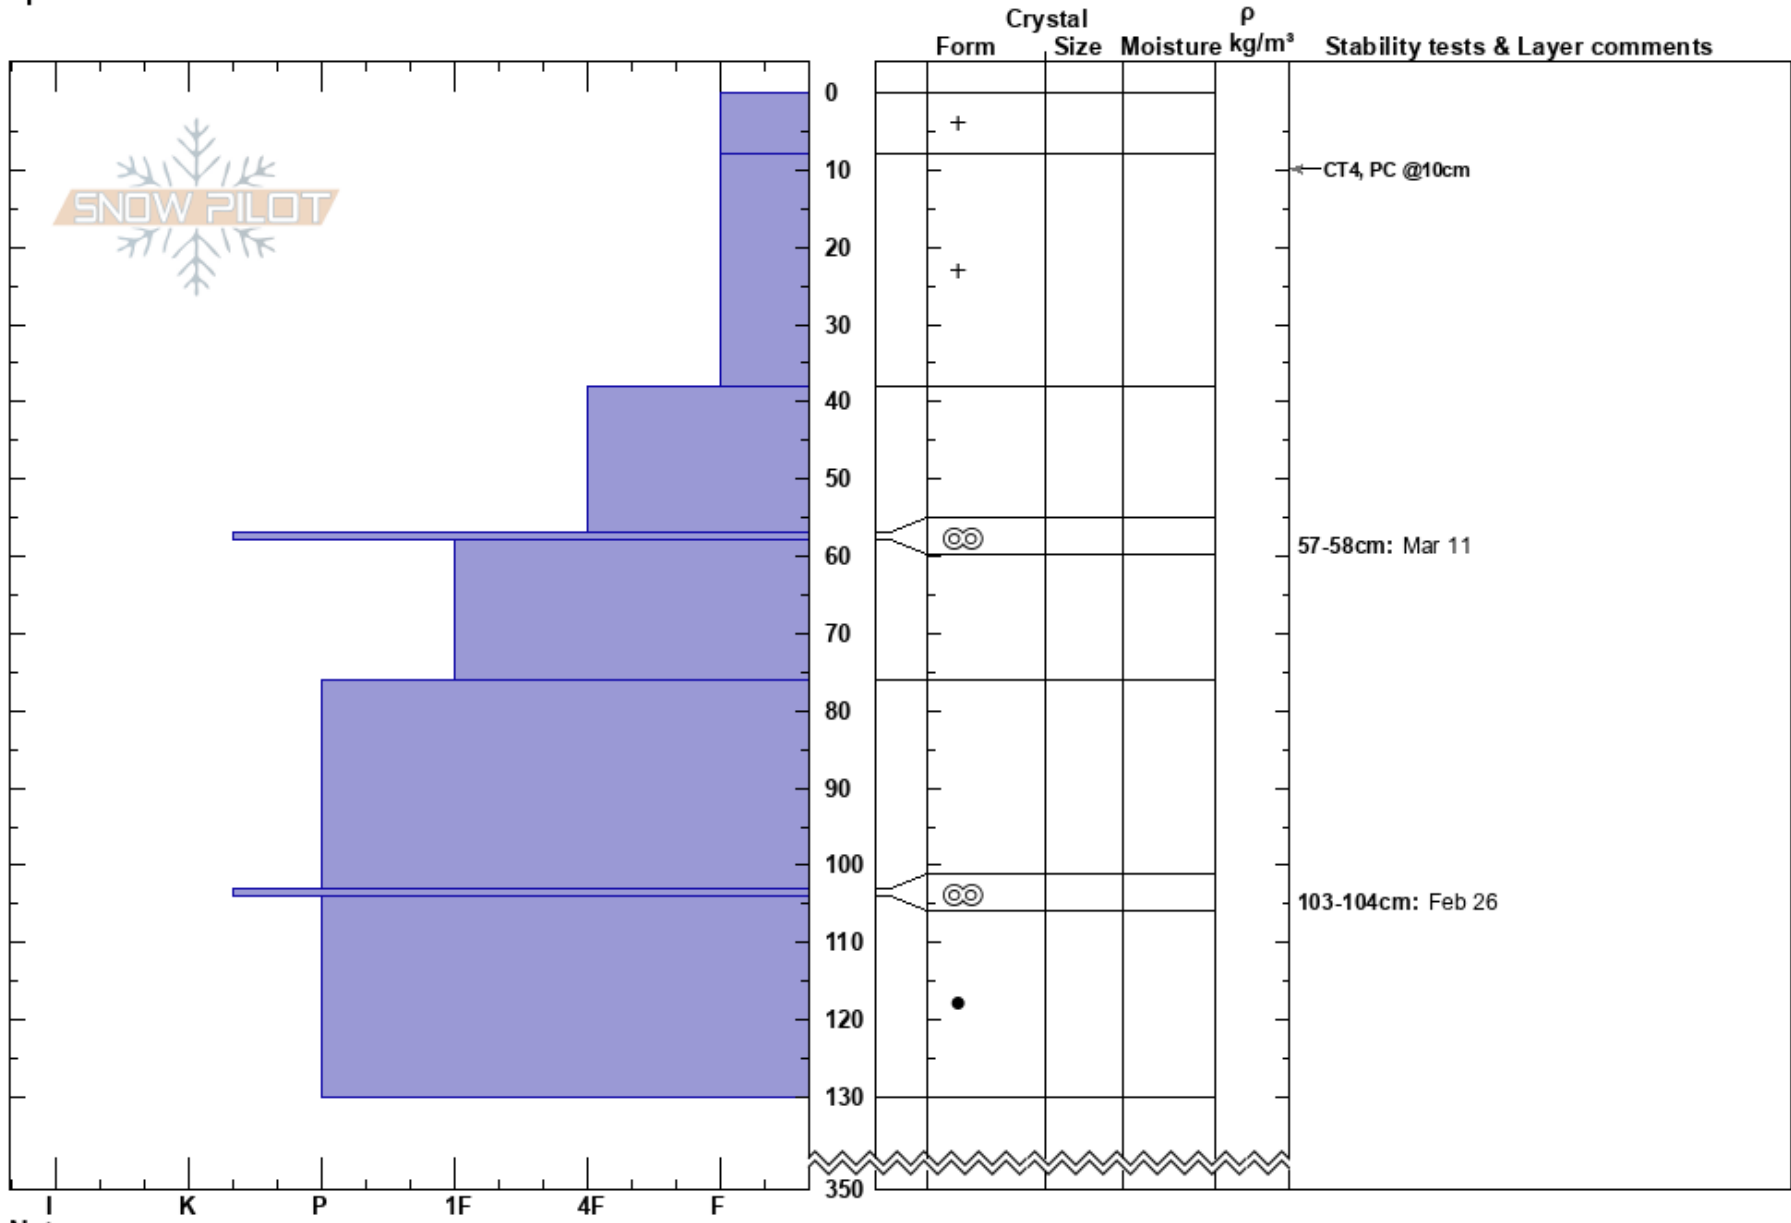

Renegade
 Monashee
 BC
 Elevation: 1691 m
 Aspect:
 Specifics:

Craig Ellis
 16/03/2022 - 09:45
 Co-ord: 50.83784N, -118.43173W
 Slope Angle: 30°
 Wind Loading:

Stability:
 Air Temperature: -5°C
 Sky Cover: OVC
 Precipitation:
 Wind: Calm

HS: 350
 PF: 35
 PS: 25
 Layer Notes:
 57-58cm: Mar 11
 57-58cm: Problematic layer
 103-104cm: Feb 26

Notes: