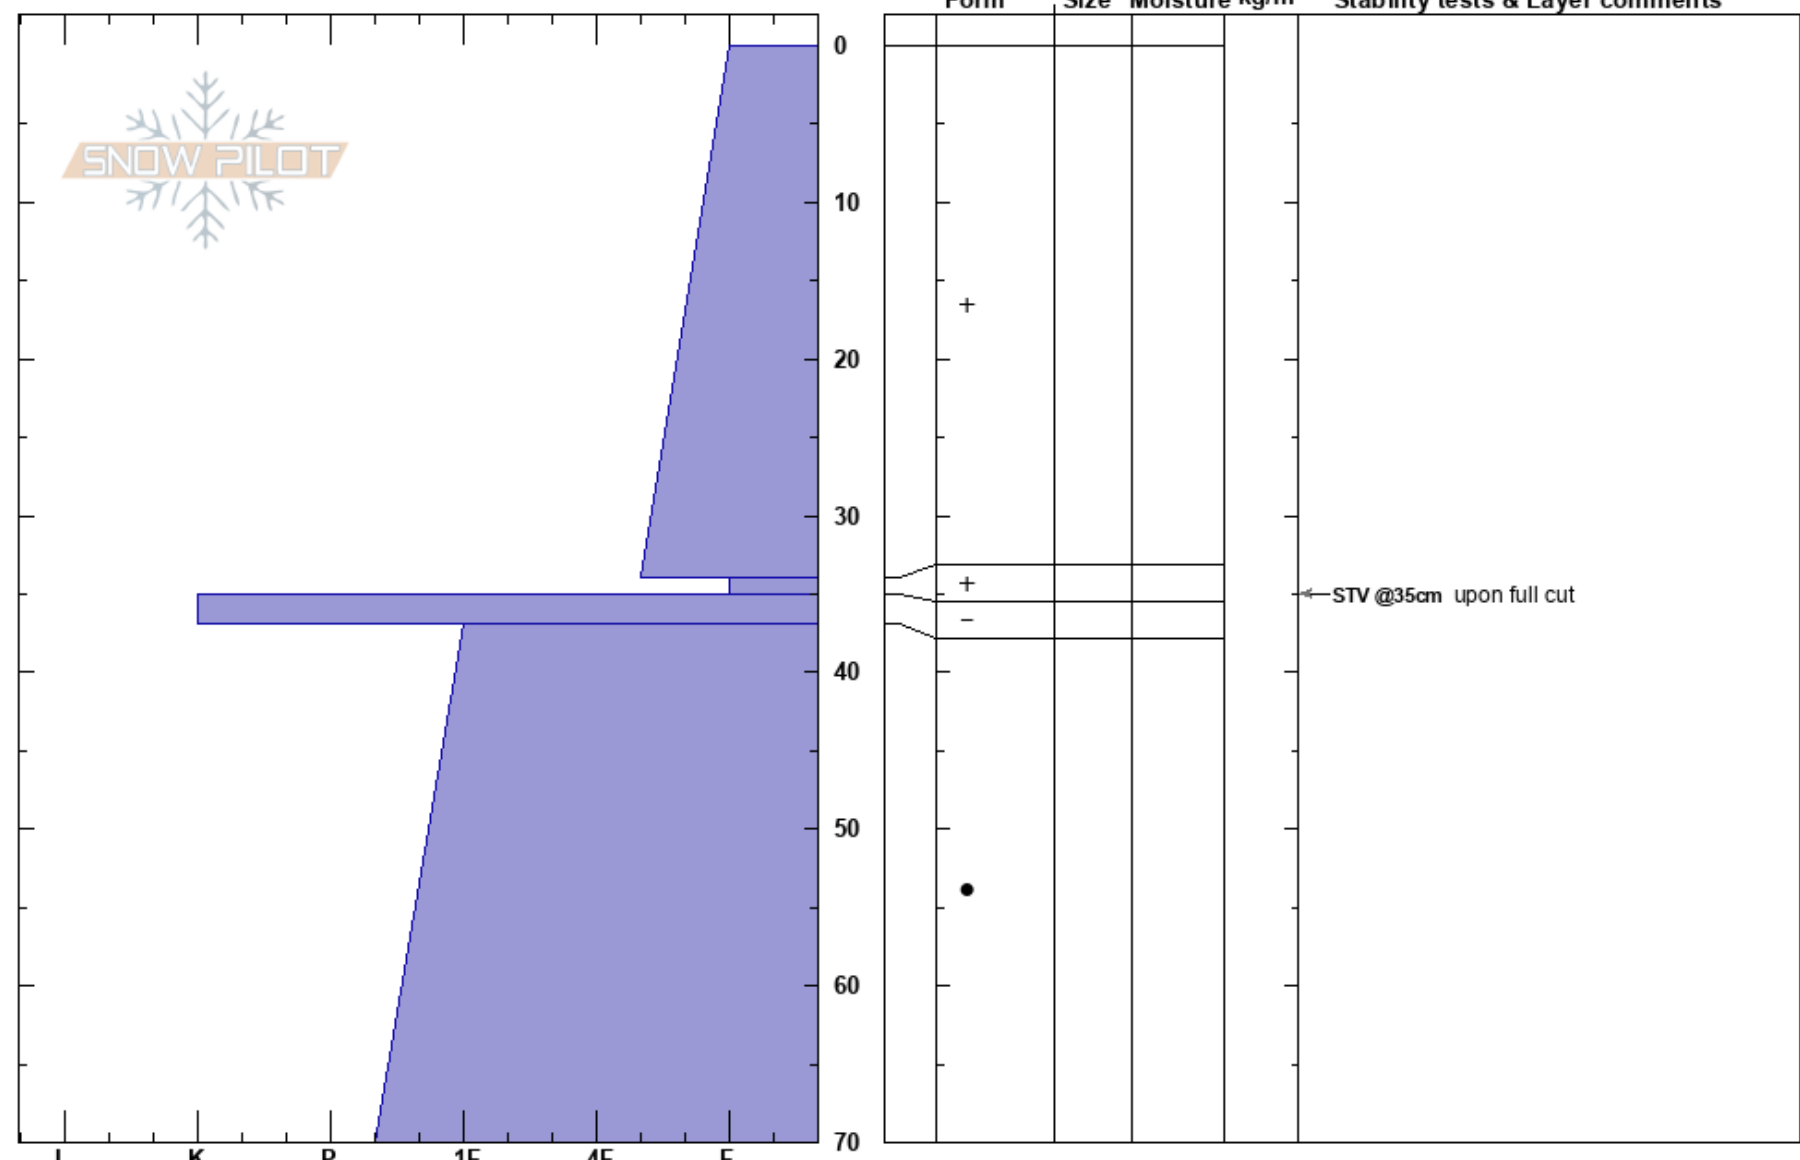

Pancake Burn M11
Monashee
BC
Elevation: 1963 m
Aspect: S
Specifics:

Jason Martin
16/03/2022 - 11:00
Co-ord: 11U 368950E 5796123N
Slope Angle: 40°
Wind Loading:

Stability:
Air Temperature: -6°C
Sky Cover: BKN
Precipitation: NO
Wind: SW Light Breeze

PF: 35
PS: 20
Layer Notes:

Notes: Steep micro roll mid-run