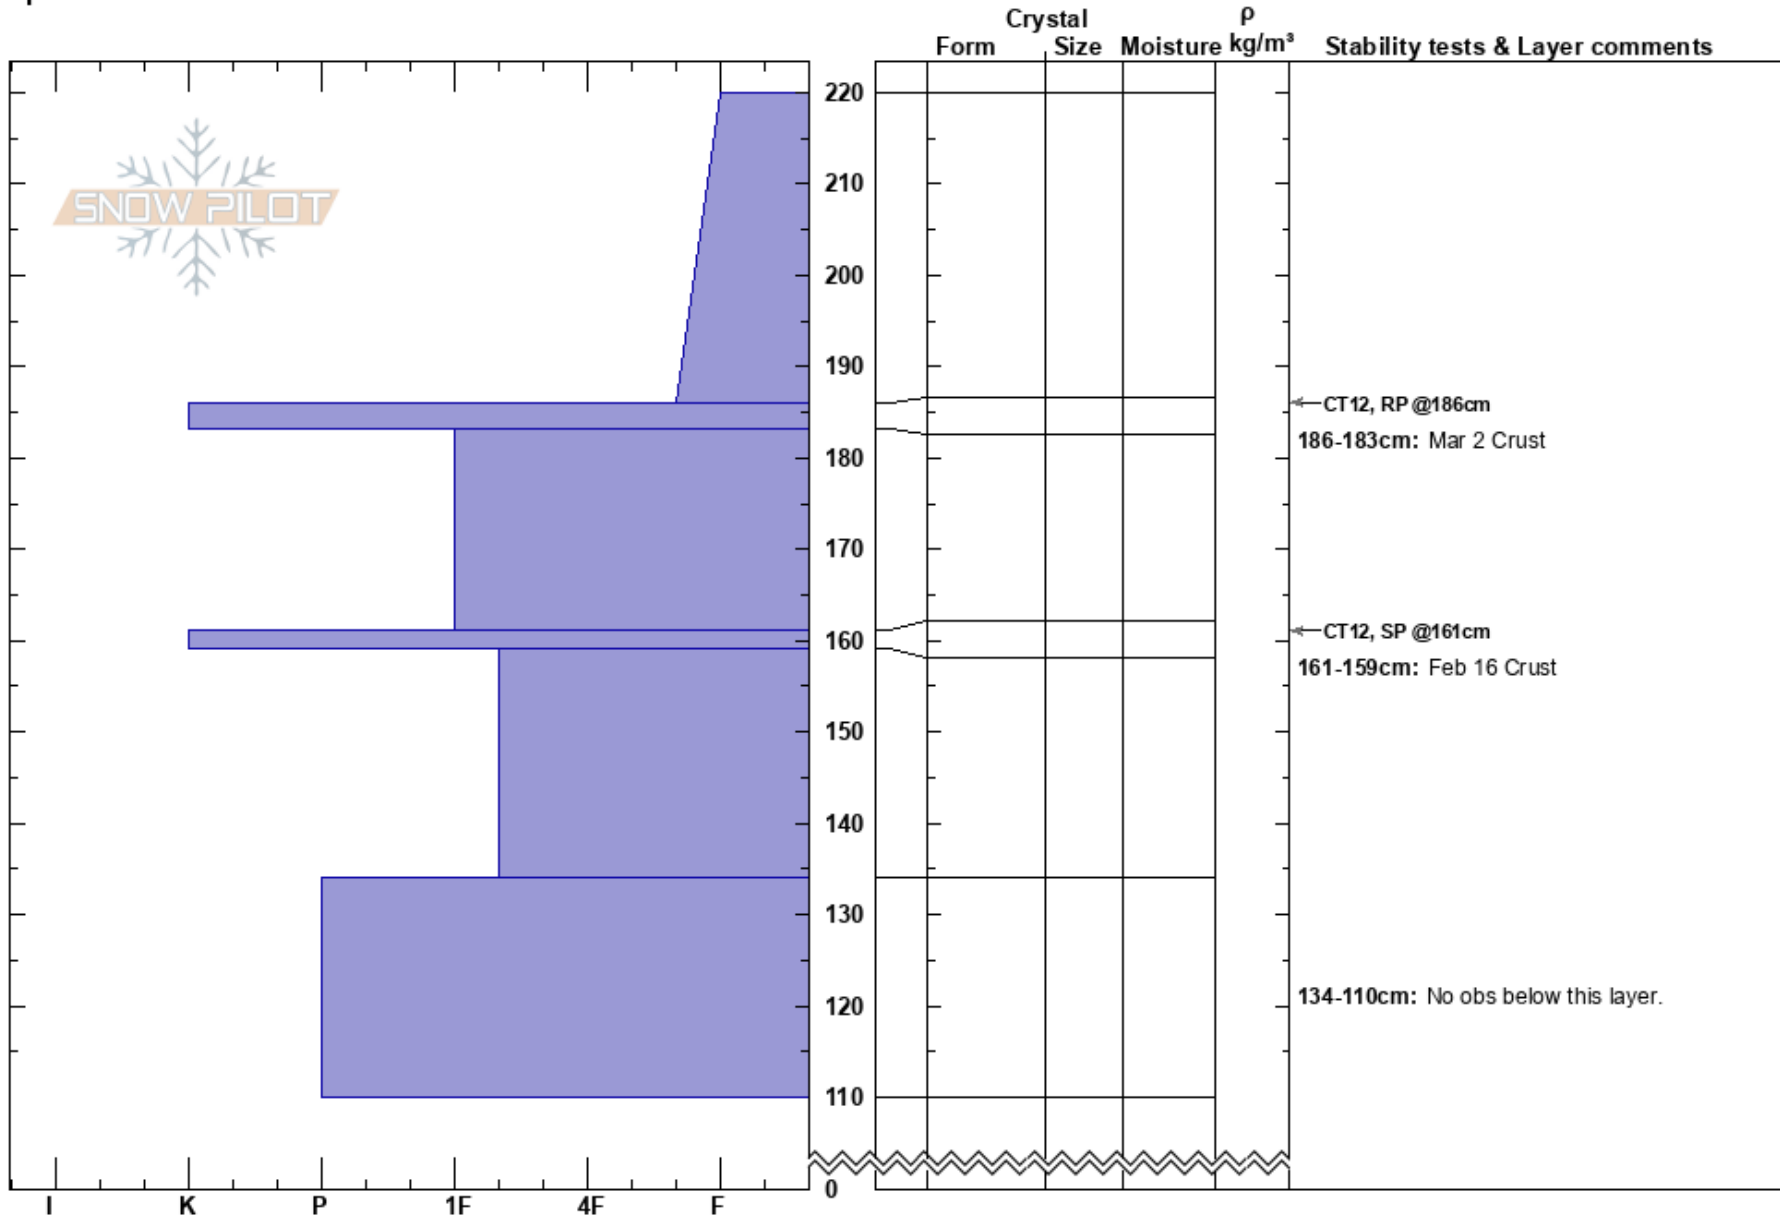

Mt Fairview Banff Visitor Safety
 Banff, Yoho and Kootenay 16/03/2022 - 11:00
 AB
Elevation: 2283 m
Aspect:
Specifics:

Stability:
Air Temperature: -2°C
Sky Cover: SCT
Precipitation: NO
Wind: W Light Breeze

HS:220
Layer Notes:
 186-183cm: Mar 2 Crust
 161-159cm: Feb 16 Crust
 161-159cm: Problematic layer
 134-110cm: No obs below this layer.

Notes: South slopes of Fairview just past Saddleback Pass