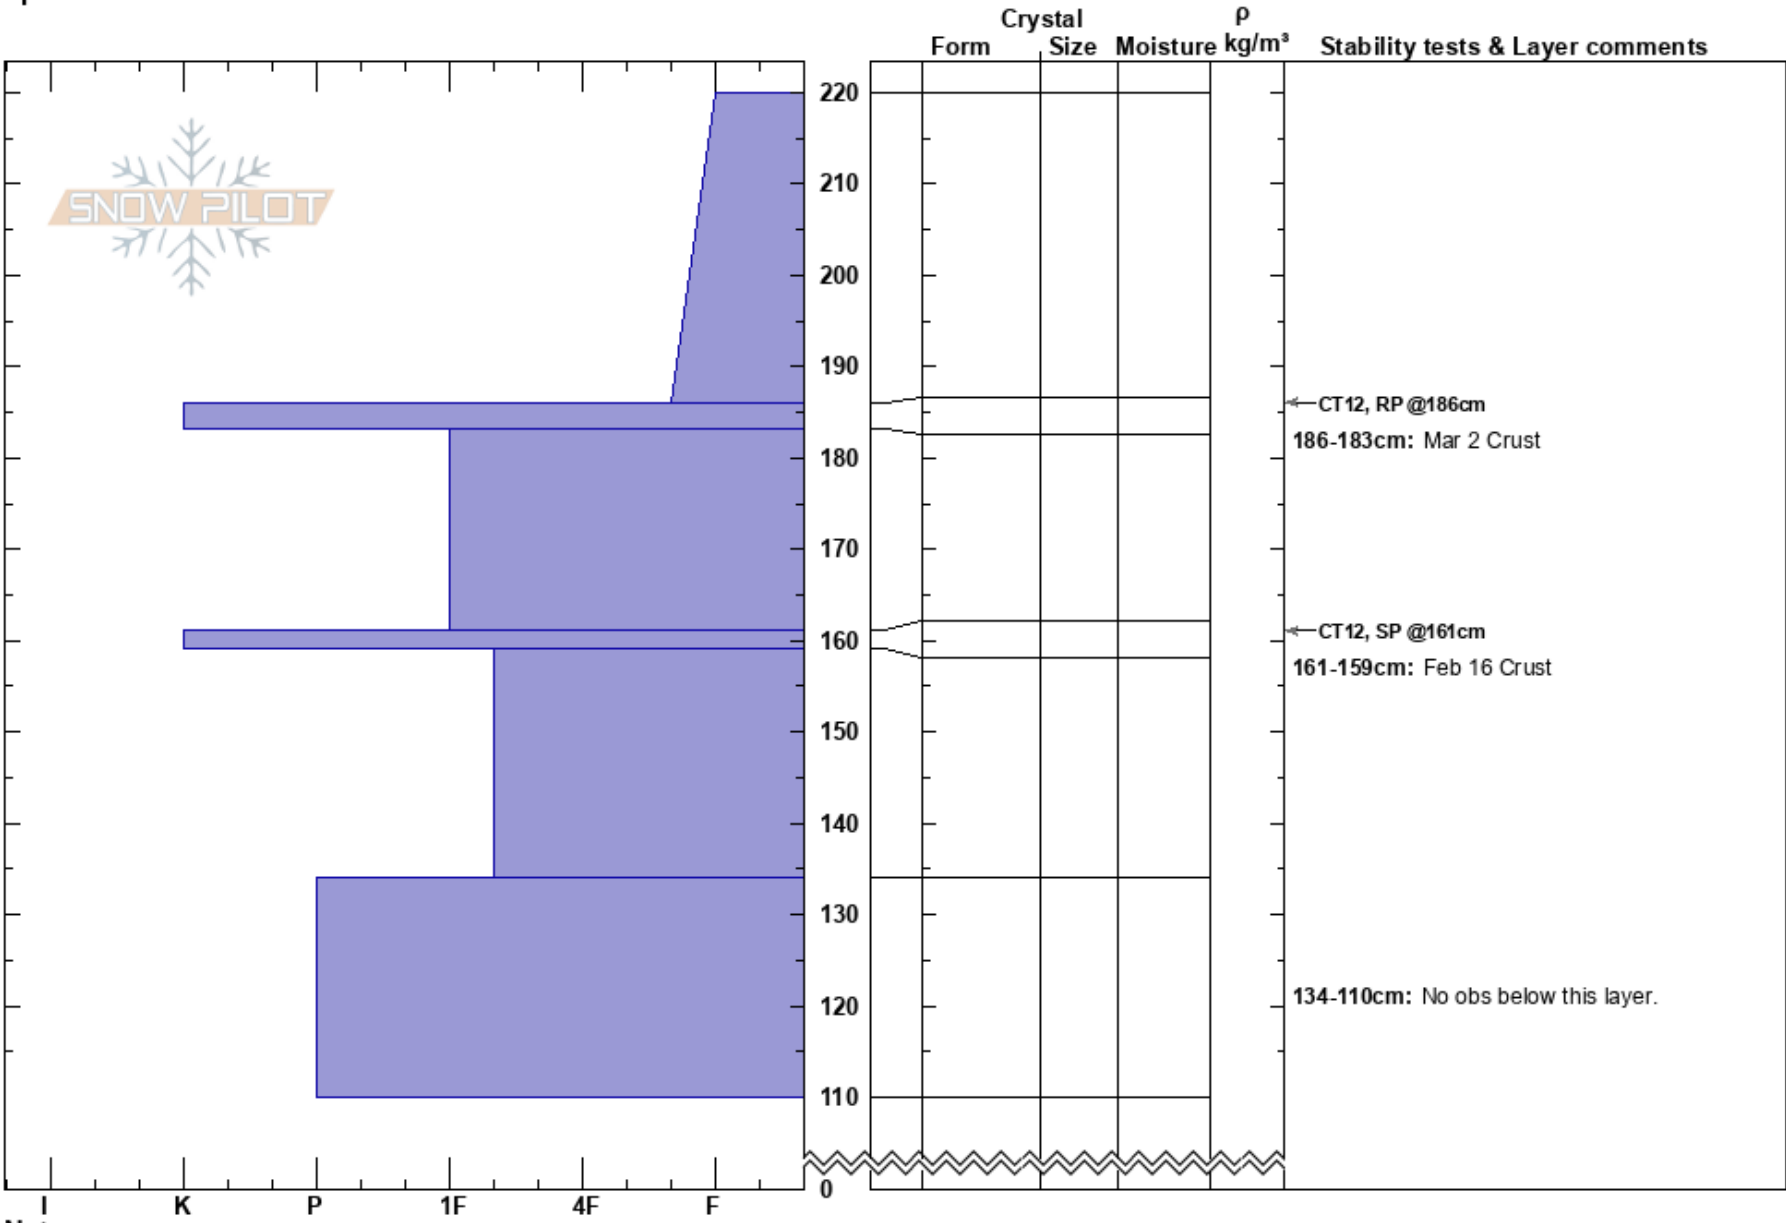

Mt Fairview Banff Visitor Safety
 Banff, Yoho and Kootenay 16/03/2022 - 11:00
 AB
Elevation: 2283 m
Aspect:
Specifics:

Co-ord: 51.39288N, -116.21752W
Slope Angle: 34°
Wind Loading: no

Stability:
Air Temperature: -2°C
Sky Cover: SCT
Precipitation: NO
Wind: W Light Breeze

HS:220
Layer Notes:
 186-183cm: Mar 2 Crust
 161-159cm: Feb 16 Crust
 161-159cm: Problematic layer
 134-110cm: No obs below this layer.

Notes: South slopes of Fairview just past Saddleback Pass