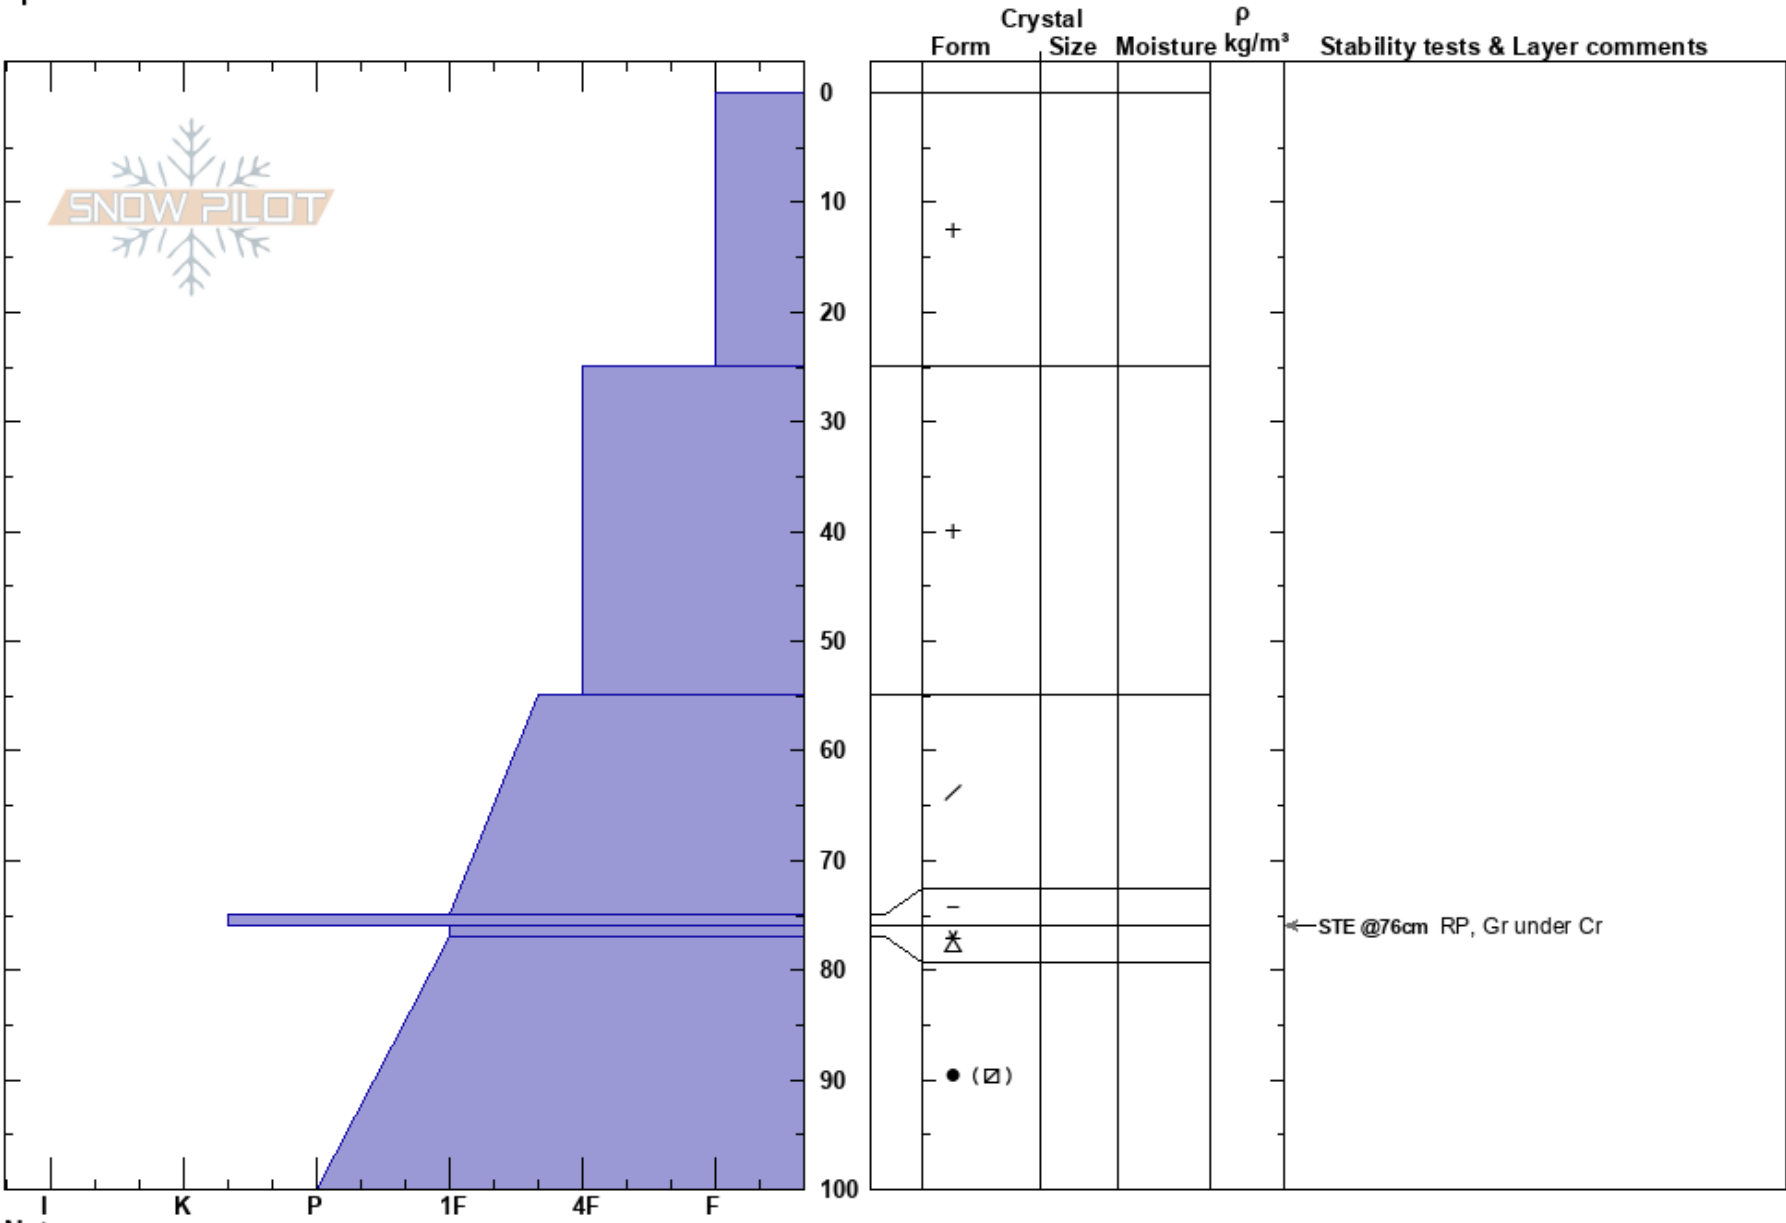

Ski World Trees M9
 Monashee
 BC
 Elevation: 1729 m
 Aspect: SE
 Specifics:

Jason Martin
 16/03/2022 - 09:45
 Co-ord: 11U 370313E 5784443N
 Slope Angle: 30°
 Wind Loading:

Stability:
 Air Temperature: -5°C
 Sky Cover: OVC
 Precipitation: NO
 Wind: Calm

Layer Notes:

PF: 90

PS: 35

Notes: Open area in forest