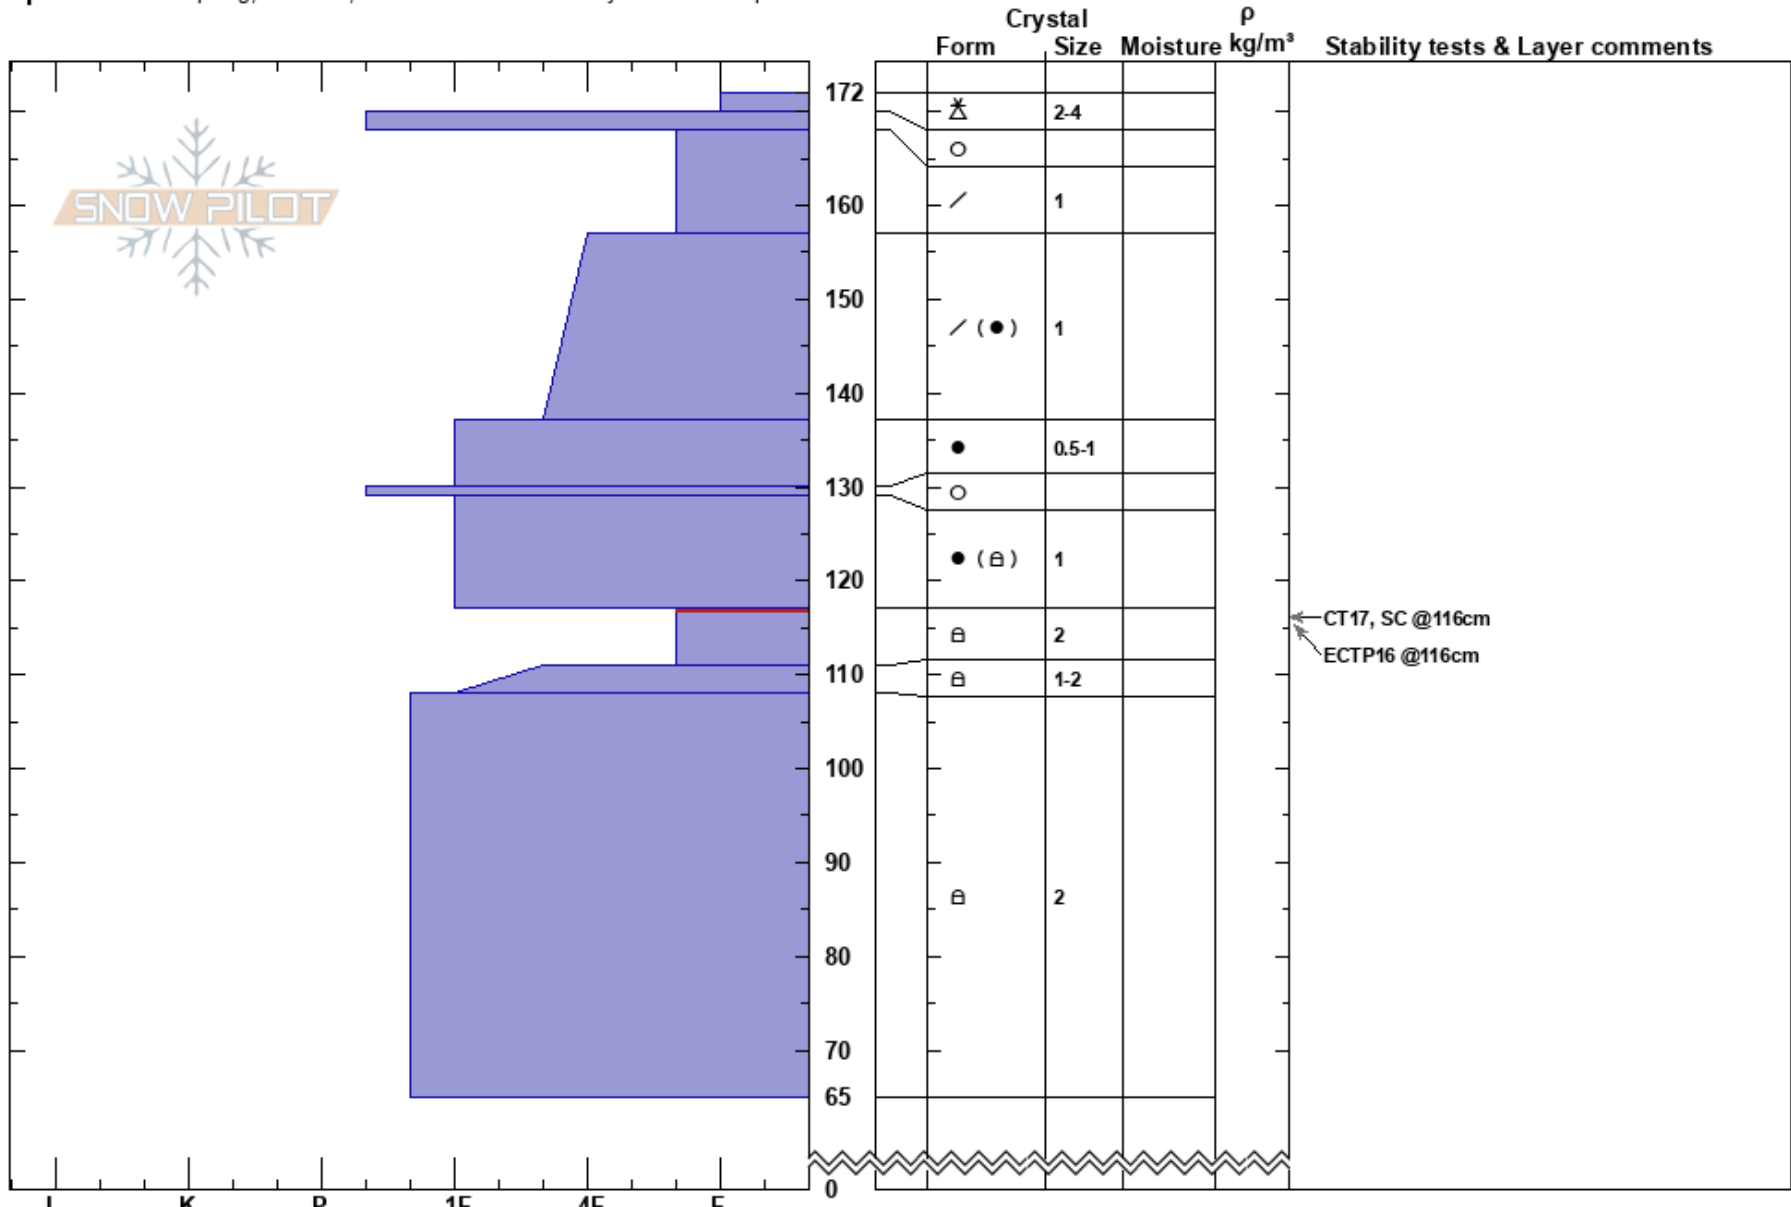

Wilson Glade
 Wasatch Range
 UT
 Elevation: 9369 ft
 Aspect: NE

Bo Torrey
 03/16/2022 - 1:30pm
 Co-ord: 40.67753N, -111.67239W
 Slope Angle: 28°
 Wind Loading: no

Stability: Poor
 Air Temperature:
 Sky Cover: OVC
 Precipitation: S-1
 Wind: W Light Breeze

HS: 172
 Layer Notes:
 117-111cm: Problematic layer

Specifics: Collapsing, localized; Recent avalanche activity on similar slopes

Notes: Large collapse across the slope as I stepped out of my skis.