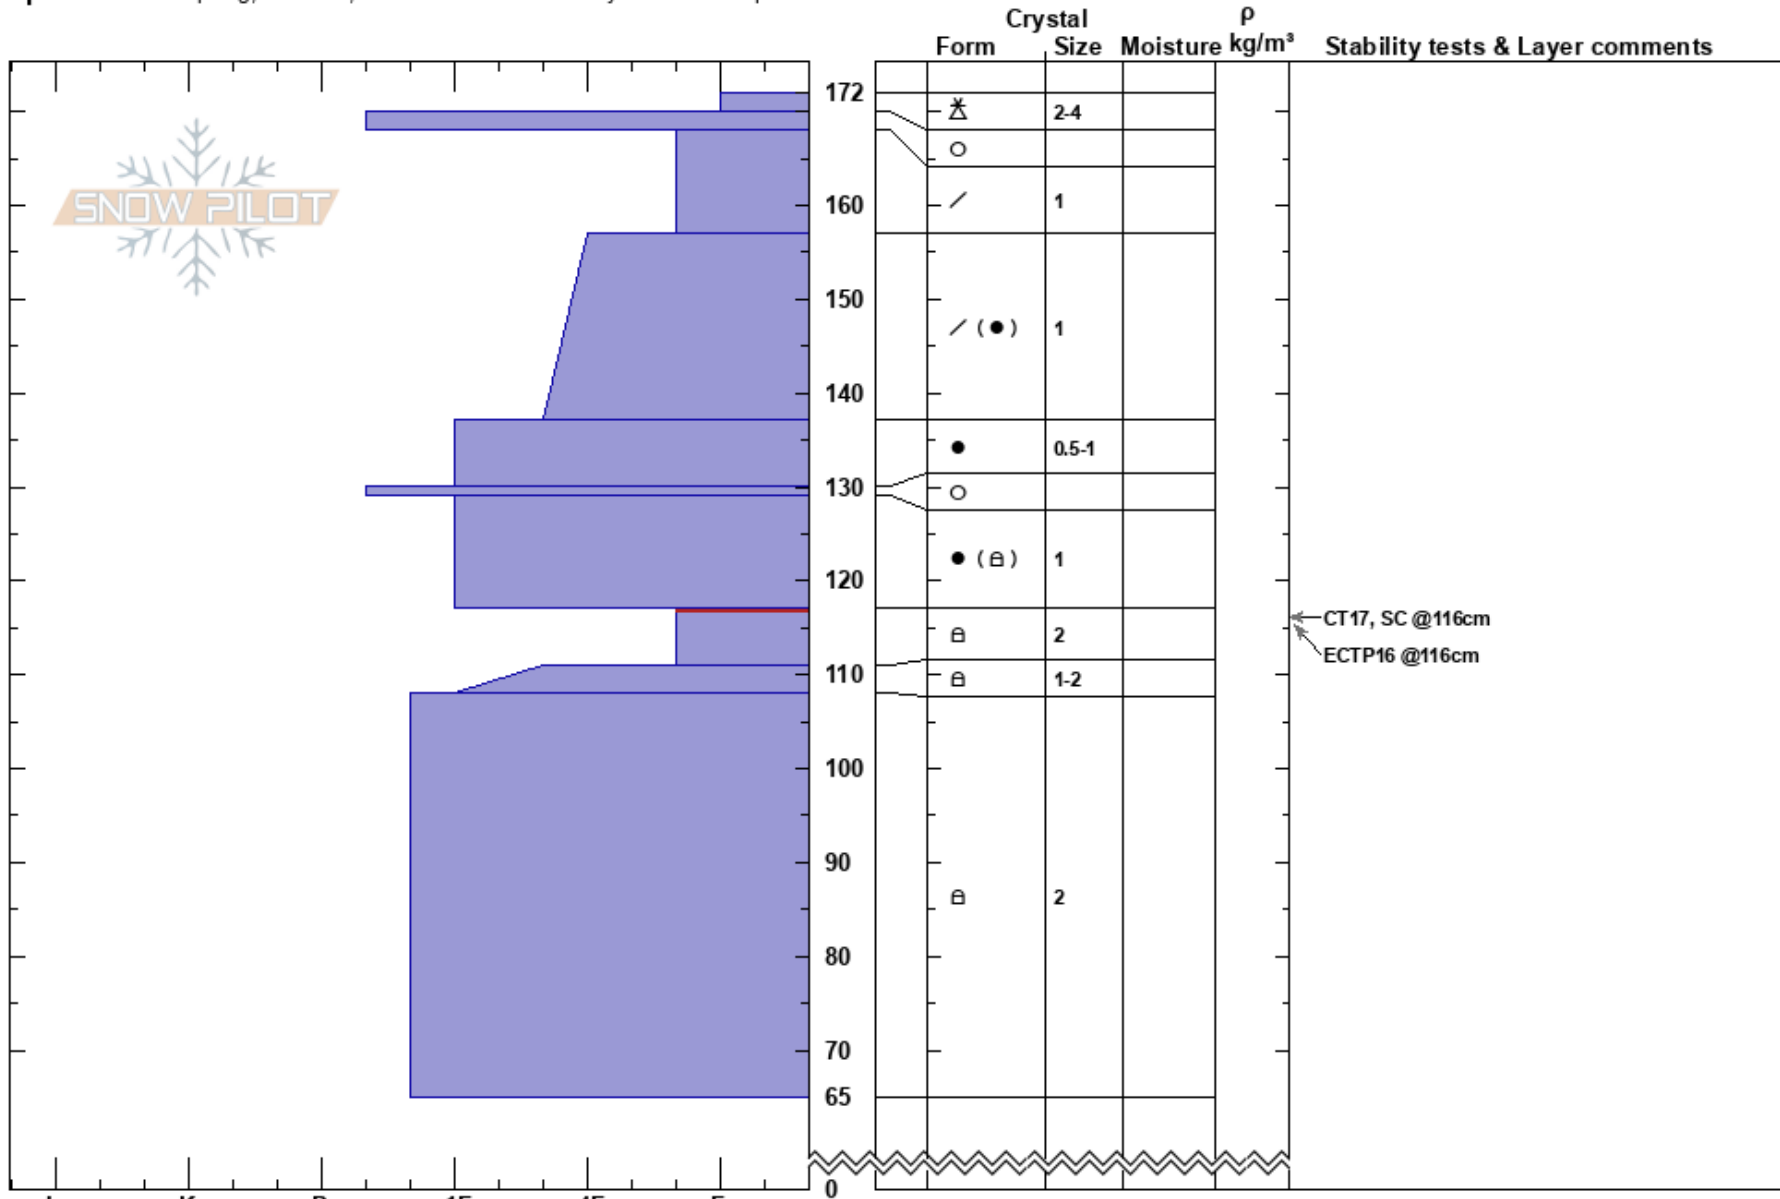

Wilson Glade
 Wasatch Range
 UT
 Elevation: 9369 ft
 Aspect: NE

Bo Torrey
 03/16/2022 - 1:30pm
 Co-ord: 40.67753N, -111.67239W
 Slope Angle: 28°
 Wind Loading: no

Stability: Poor
 Air Temperature:
 Sky Cover: OVC
 Precipitation: S-1
 Wind: W Light Breeze

HS: 172
 Layer Notes:
 117-111cm: Problematic layer

Specifics: Collapsing, localized; Recent avalanche activity on similar slopes

Notes: Large collapse across the slope as I stepped out of my skis.