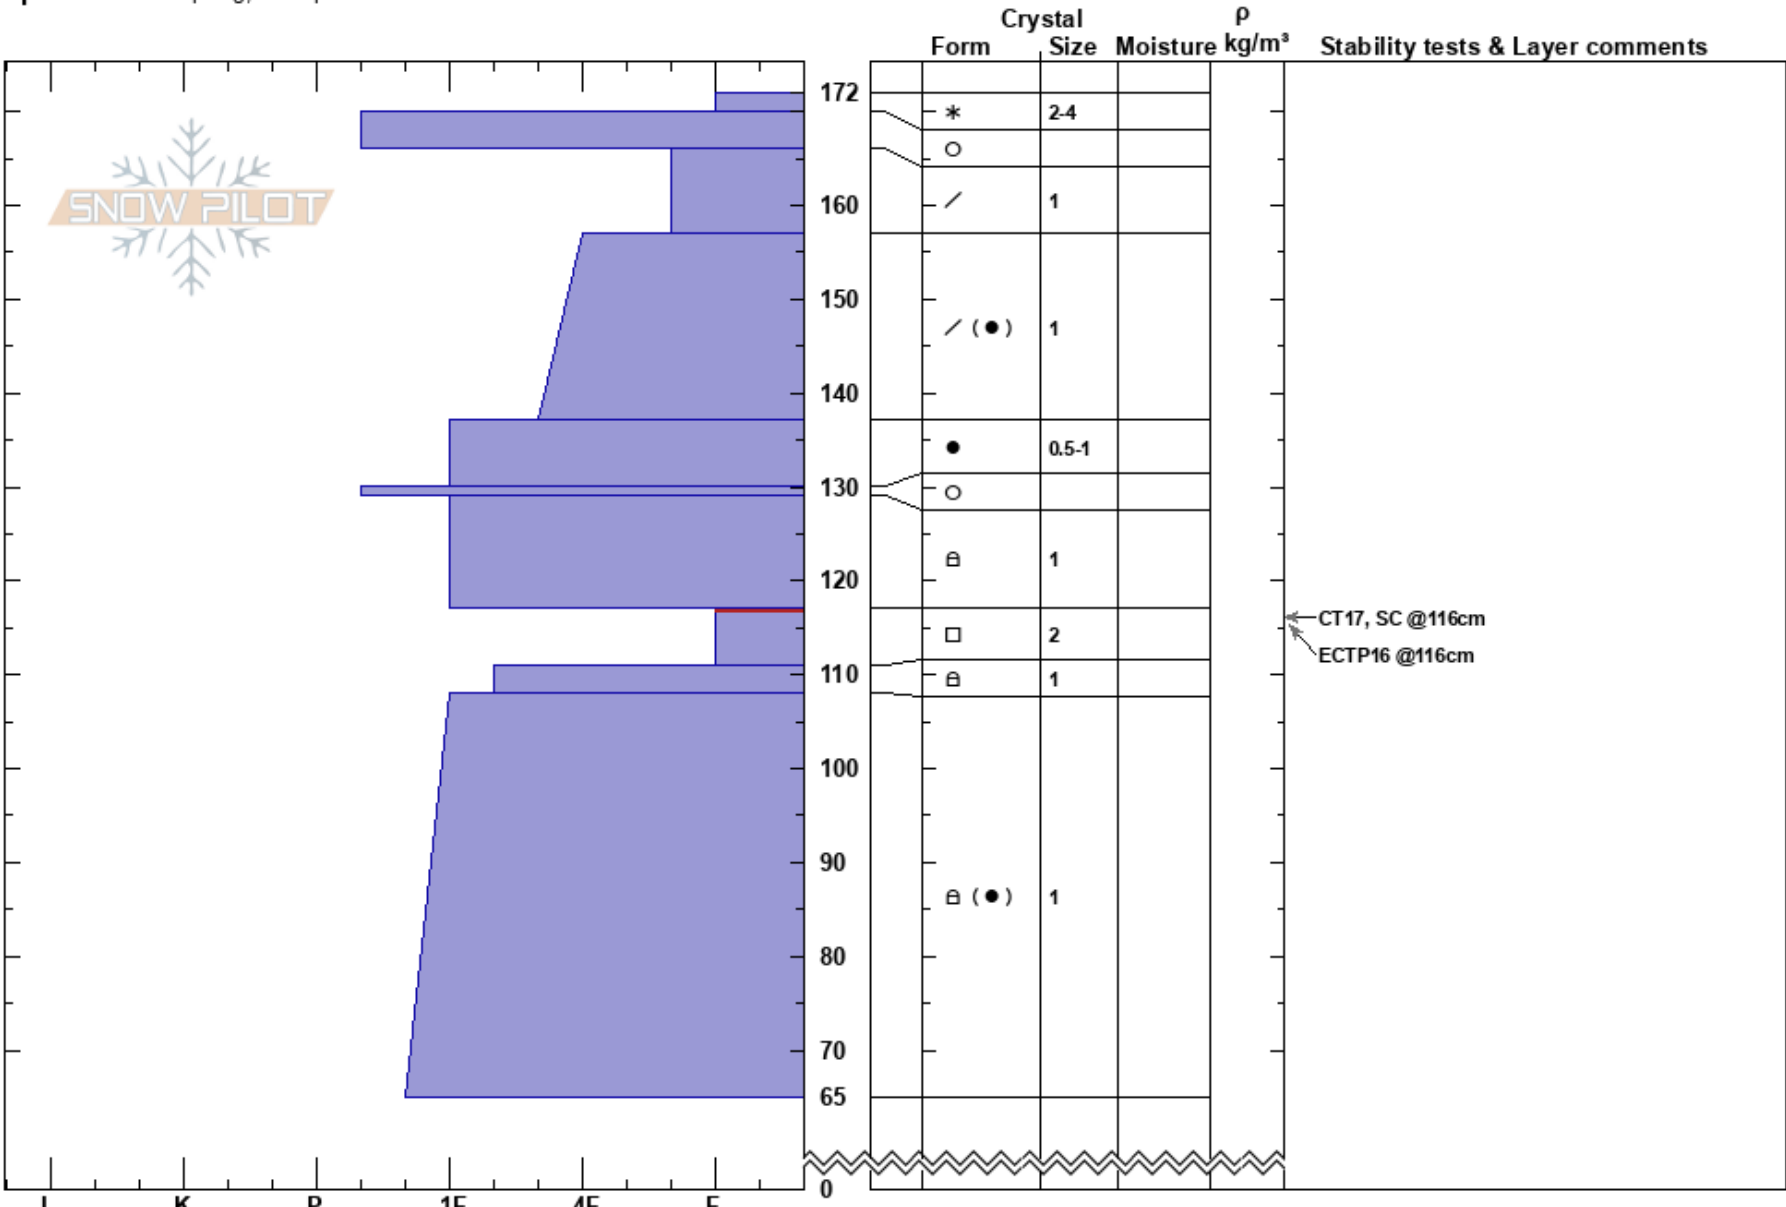

Wilson Glades
 Wasatch Range
 UT
 Elevation: 9410 ft
 Aspect: NE
 Specifics: Collapsing, widespread

Bo Torrey
 03/16/2022 - 1:30pm
 Co-ord: 40.67754N, -111.67237W
 Slope Angle: 28°
 Wind Loading: no

Stability: Fair
 Air Temperature:
 Sky Cover: OVC
 Precipitation: S-1
 Wind: W Light Breeze

HS: 172
 Layer Notes:
 117-111cm: Problematic layer

Notes: Large collapse across the slope as I stepped out of skis.