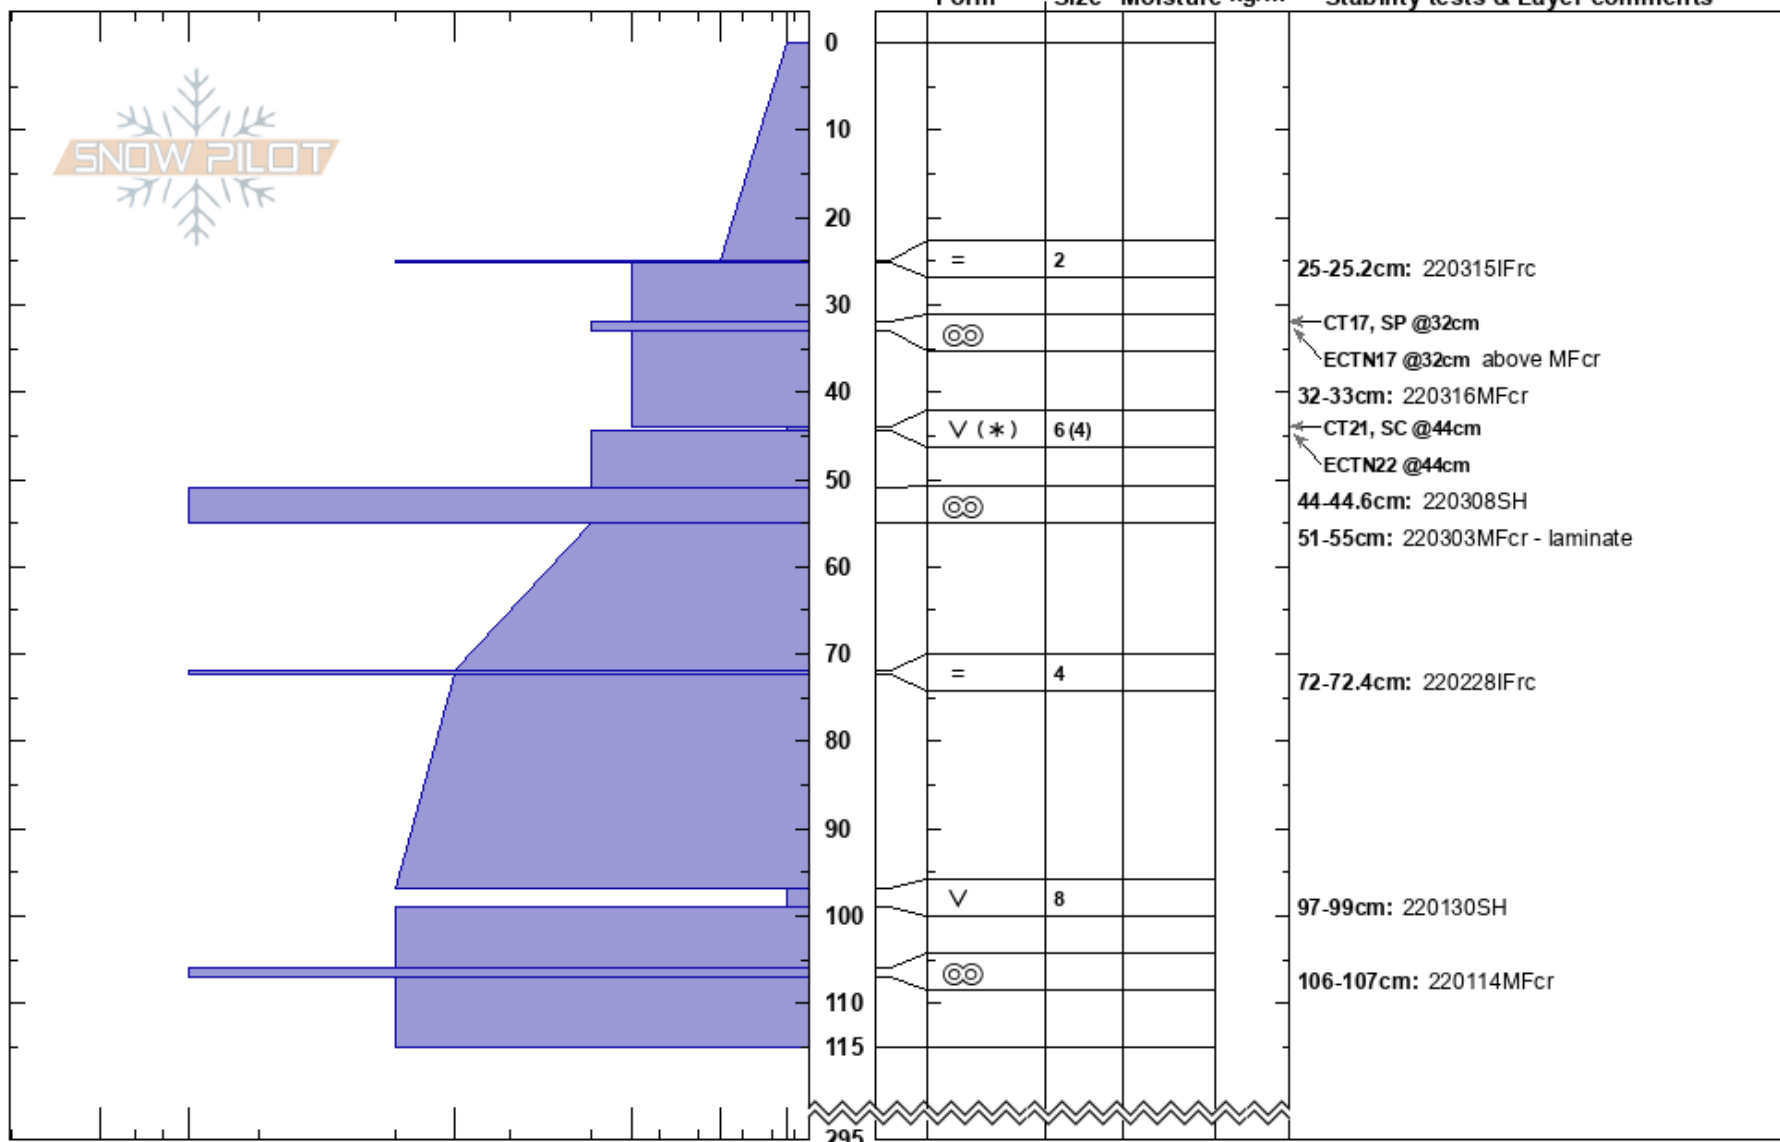

Summit Wx Test

Greg Barnhouse

Stability:

HS:295

Layer Notes:

Selkirks

16/03/2022 - 13:25

Air Temperature: -0.8°C

PF: 55

25-25.2cm: 220315IFrc

BC

Co-ord: 49.43903N, -117.15503W

Sky Cover: BKN

32-33cm: 220316MFcr

Elevation: 1947 m

Slope Angle: 28°

Precipitation: S-1

44-44.6cm: 220308SH

Aspect: 0°

Wind Loading: no

Wind: Calm

51-55cm: 220303MFcr - laminate

Specifics: Pit dug in a Ski Area; Pit is representative of backcountry

72-72.4cm: 220228IFrc

[More Layer Comments below]

Notes: Obs: LW, GB, KG

Site: BTL opening on treed slope. Additional Layer Comments: 99-97cm: 220130SH; 107-106cm: 220114MFcr;