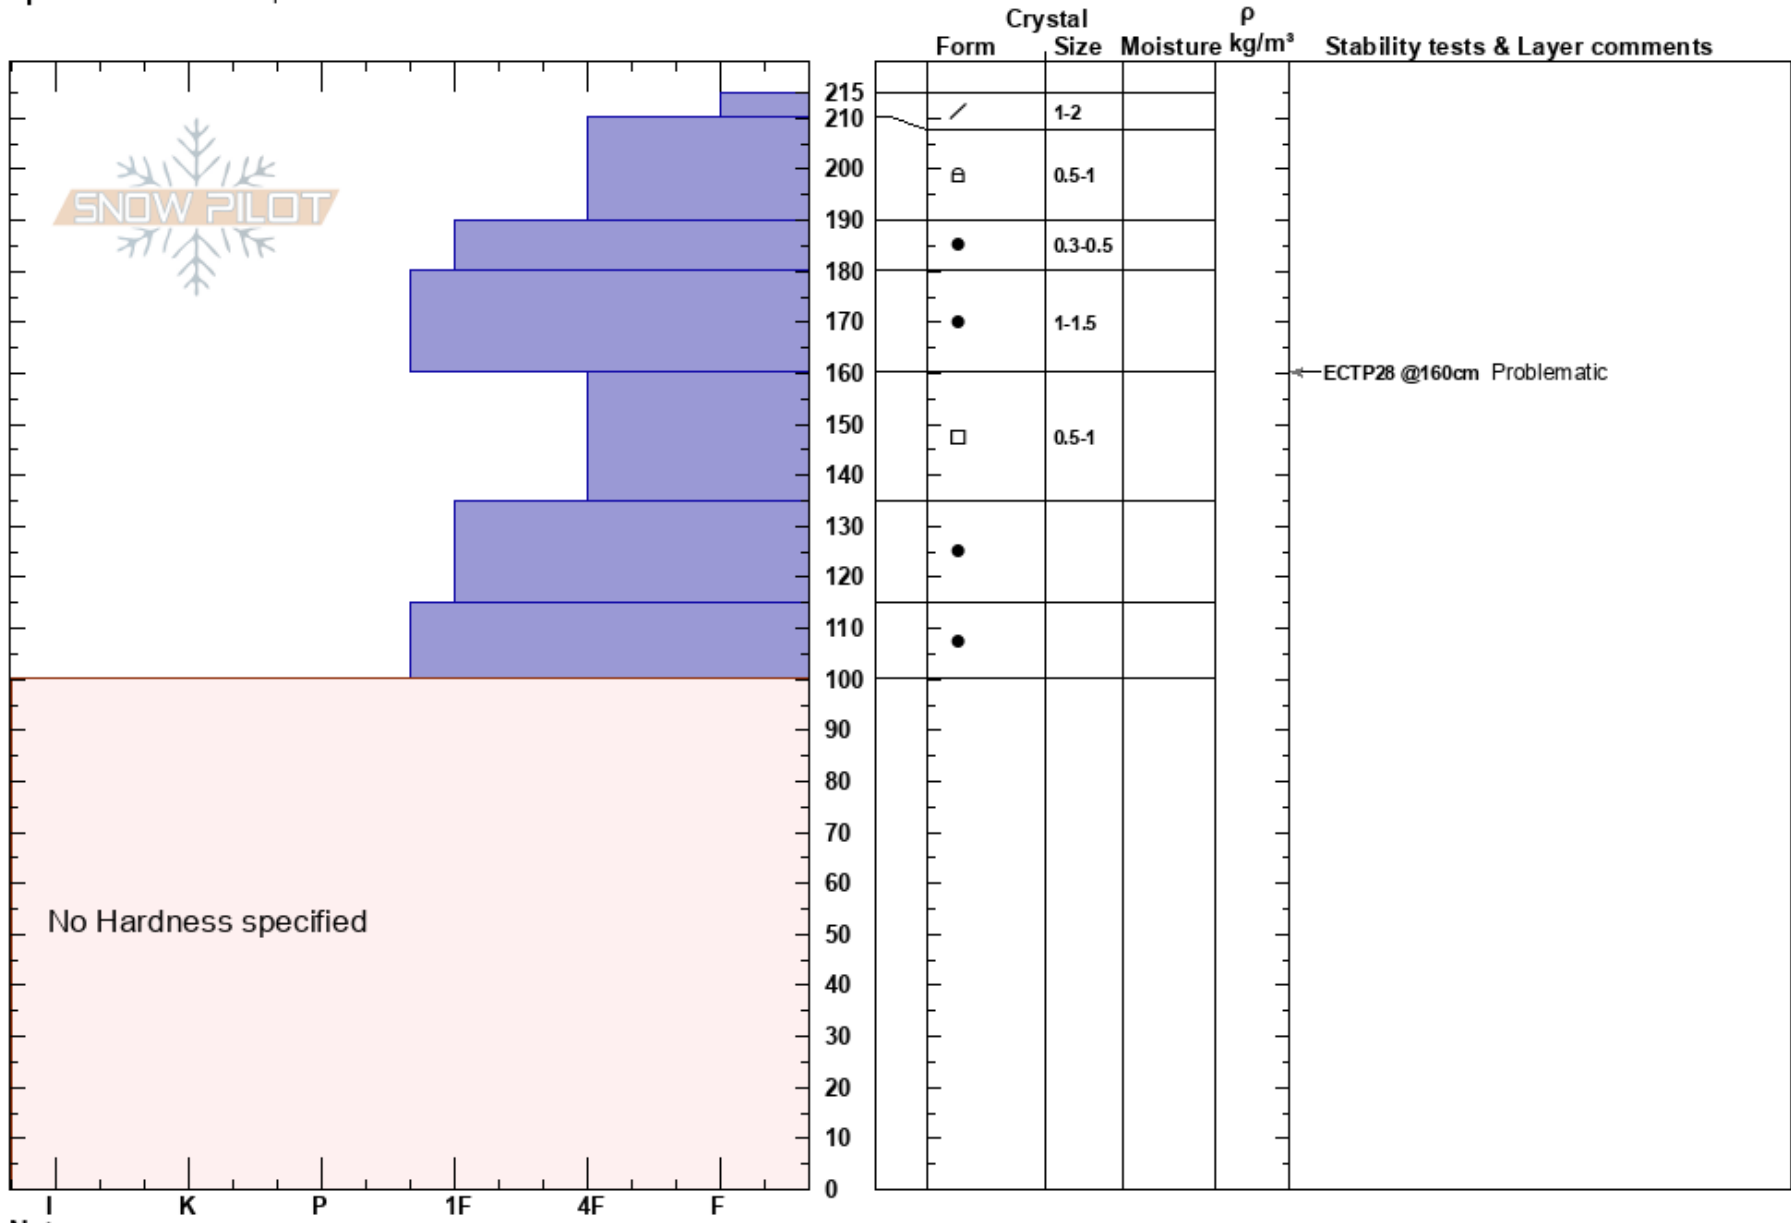

Little Humpty  
 Uinta Range  
 UT  
 Elevation: 10402 ft  
 Aspect: N  
 Specifics: We skied slope

Dave Kikkert  
 03/16/2022 - 10:00pm  
 Co-ord: 40.84595N, -111.00795W  
 Slope Angle: 25°  
 Wind Loading: no

Stability: Fair  
 Air Temperature:  
 Sky Cover: BKN  
 Precipitation: NO  
 Wind: SW Calm

HS:215  
 Layer Notes:  
 135-115cm: Problematic layer

Notes: