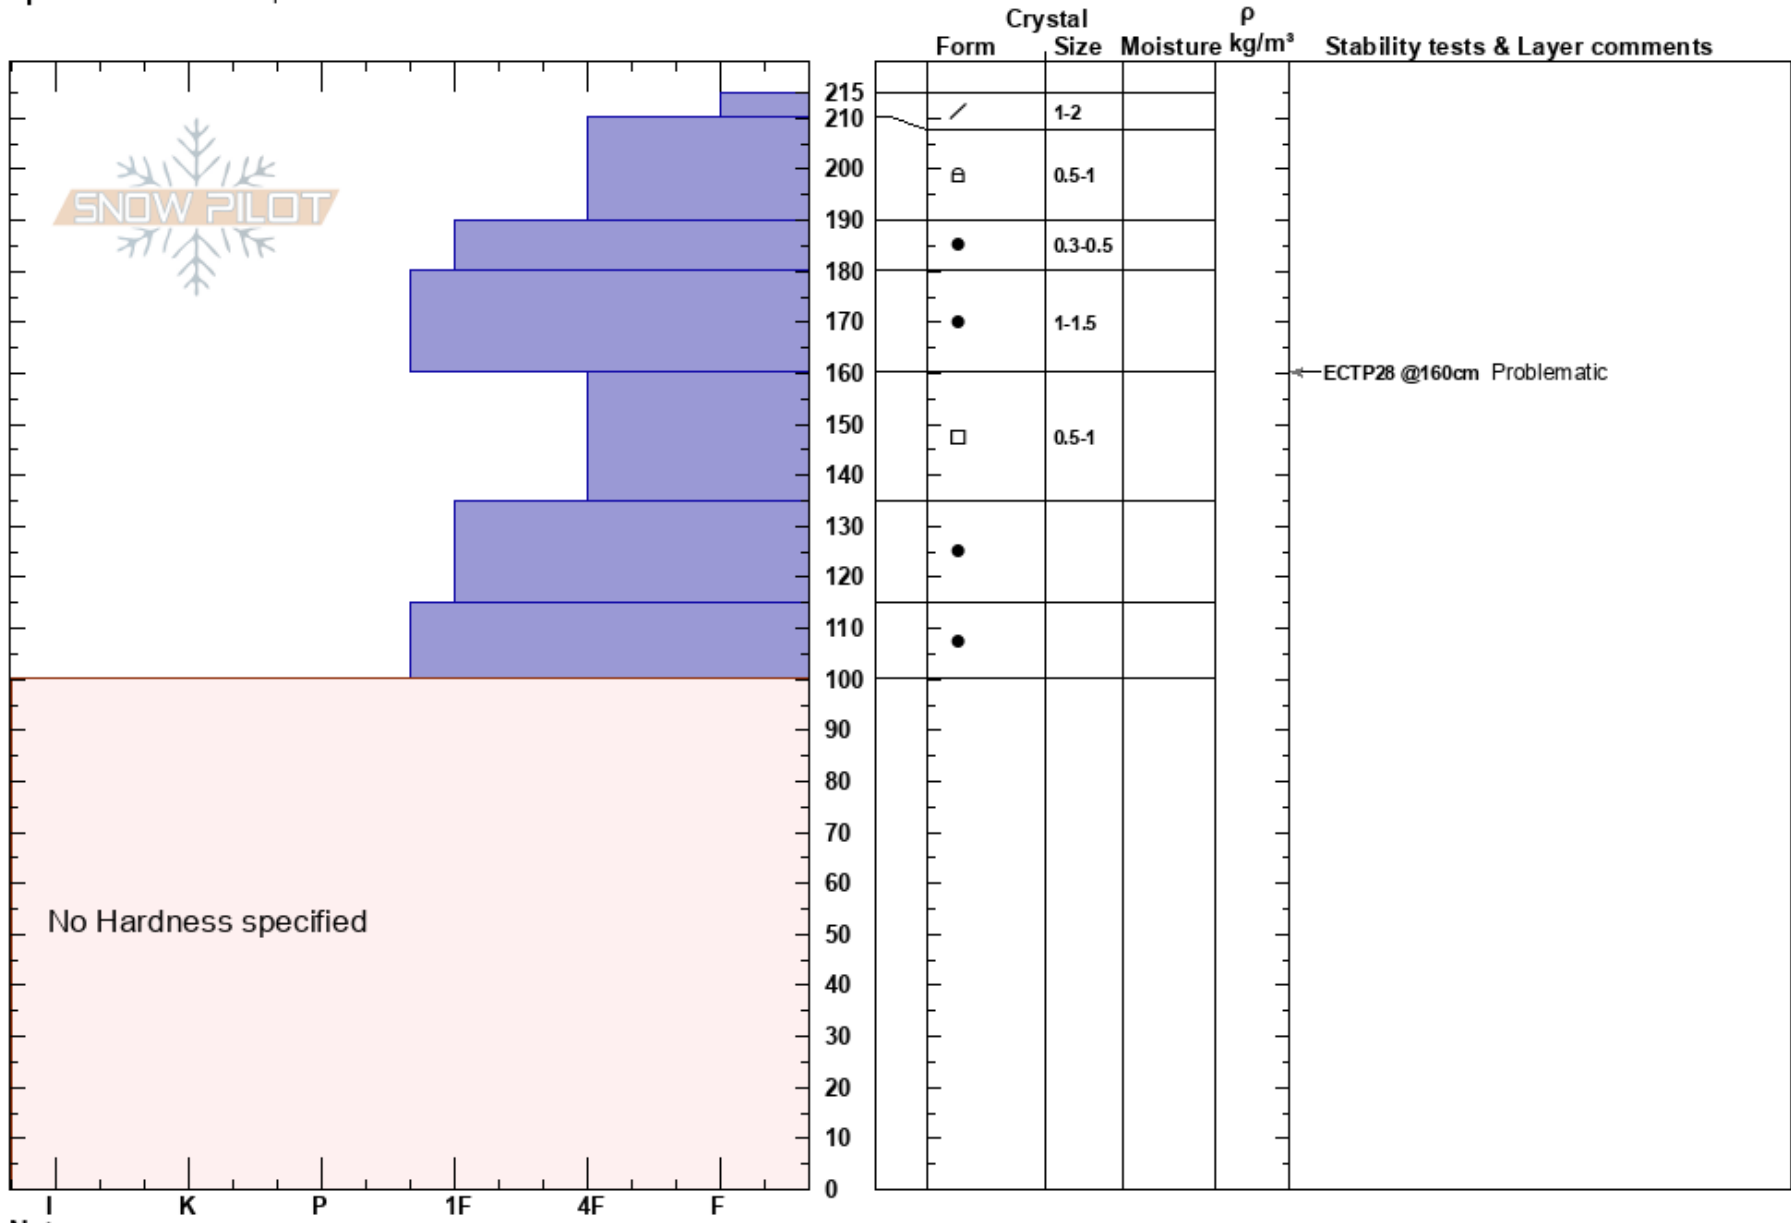

Little Humpty
 Uinta Range
 UT
 Elevation: 10402 ft
 Aspect: N
 Specifics: We skied slope

Dave Kikkert
 03/16/2022 - 10:00pm
 Co-ord: 40.84595N, -111.00795W
 Slope Angle: 25°
 Wind Loading: no

Stability: Fair
 Air Temperature:
 Sky Cover: BKN
 Precipitation: NO
 Wind: SW Calm

HS:215
 Layer Notes:
 135-115cm: Problematic layer

Notes: