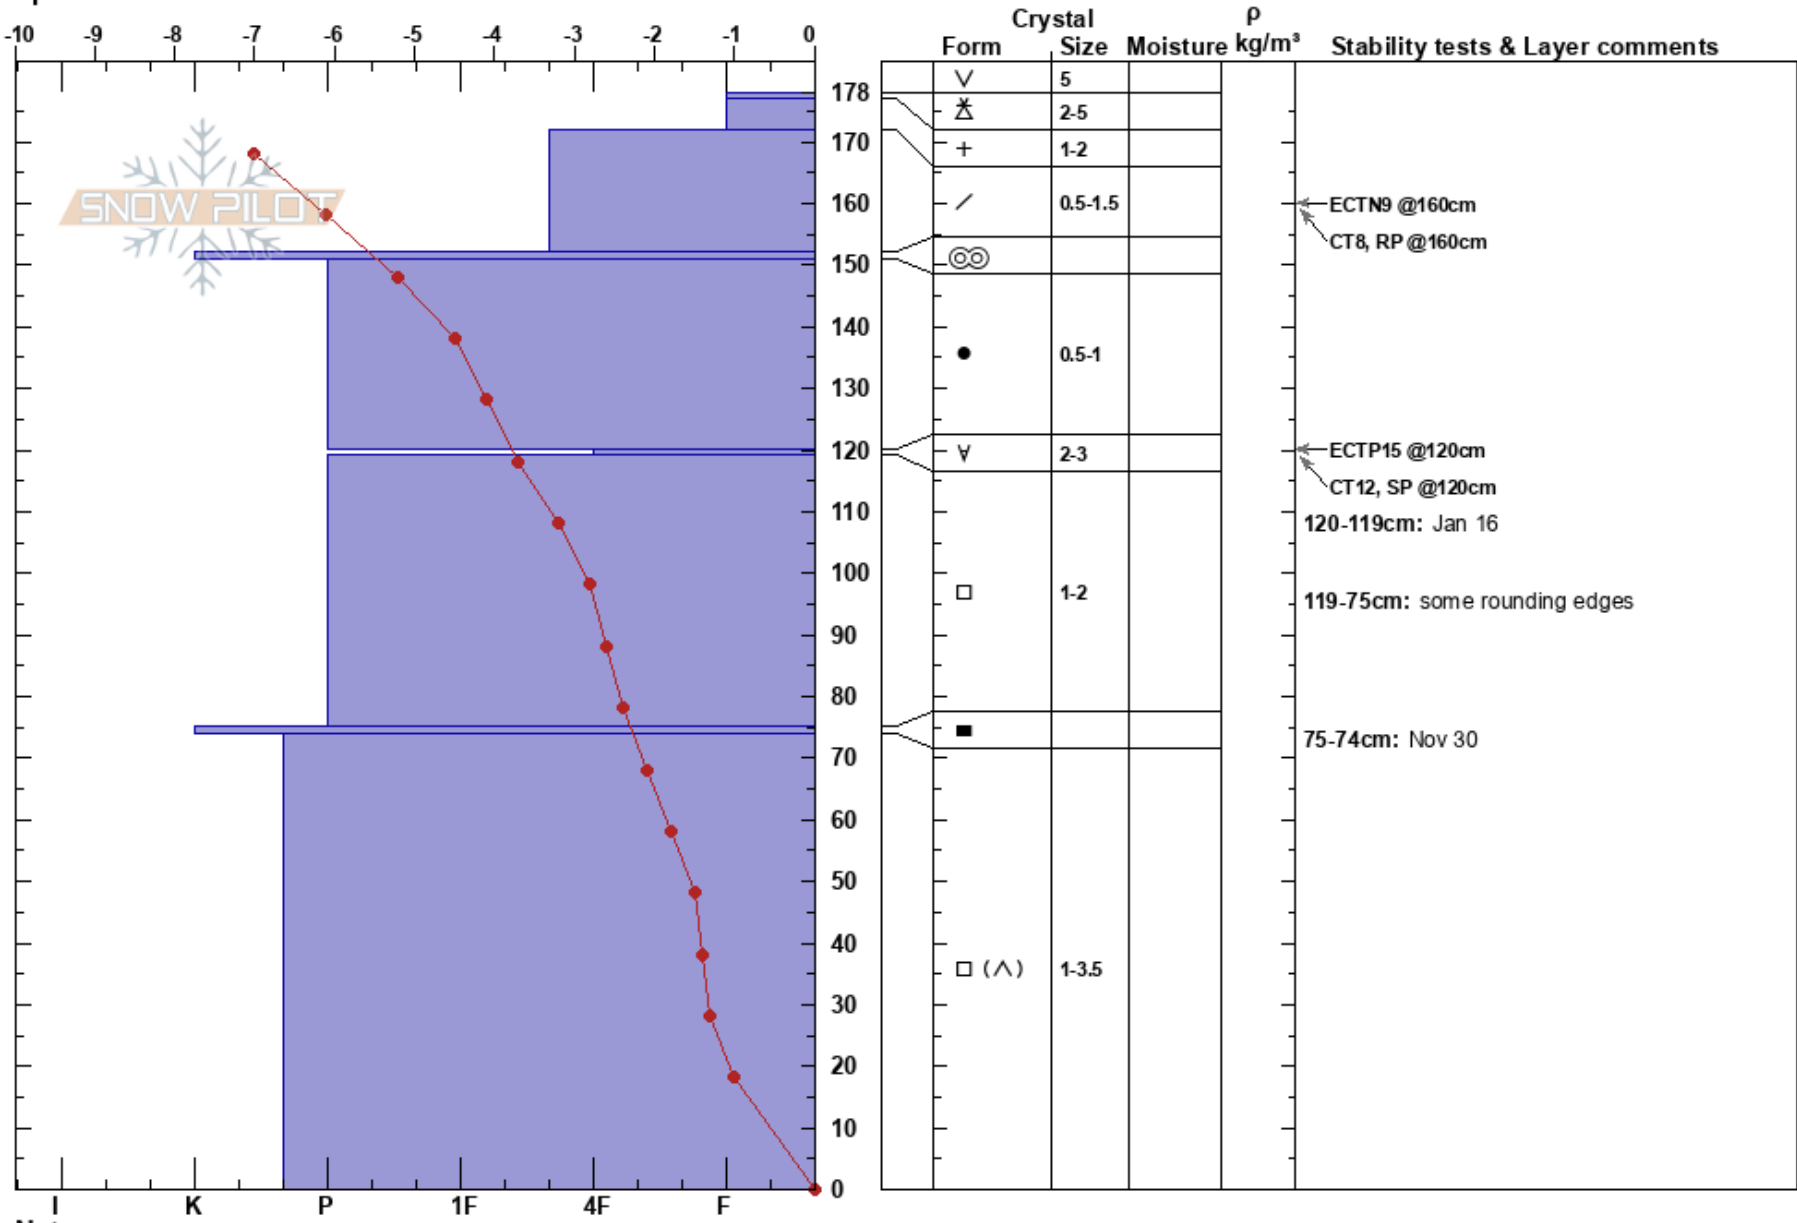

First Saddle
 Columbia Mountains
 BC
 Elevation: 2072 m
 Aspect: E
 Specifics:

James Klemmensen
 16/03/2022 - 10:10
 Co-ord: 50.90614N, -119.92579W
 Slope Angle: 18°
 Wind Loading:

Stability:
 Air Temperature:
 Sky Cover: FEW
 Precipitation: NO
 Wind: Calm

HS: 178
 PF: 35
 120-119cm: Jan 16
 119-75cm: some rounding edges
 75-74cm: Nov 30

Notes: Large wumpfh near test site