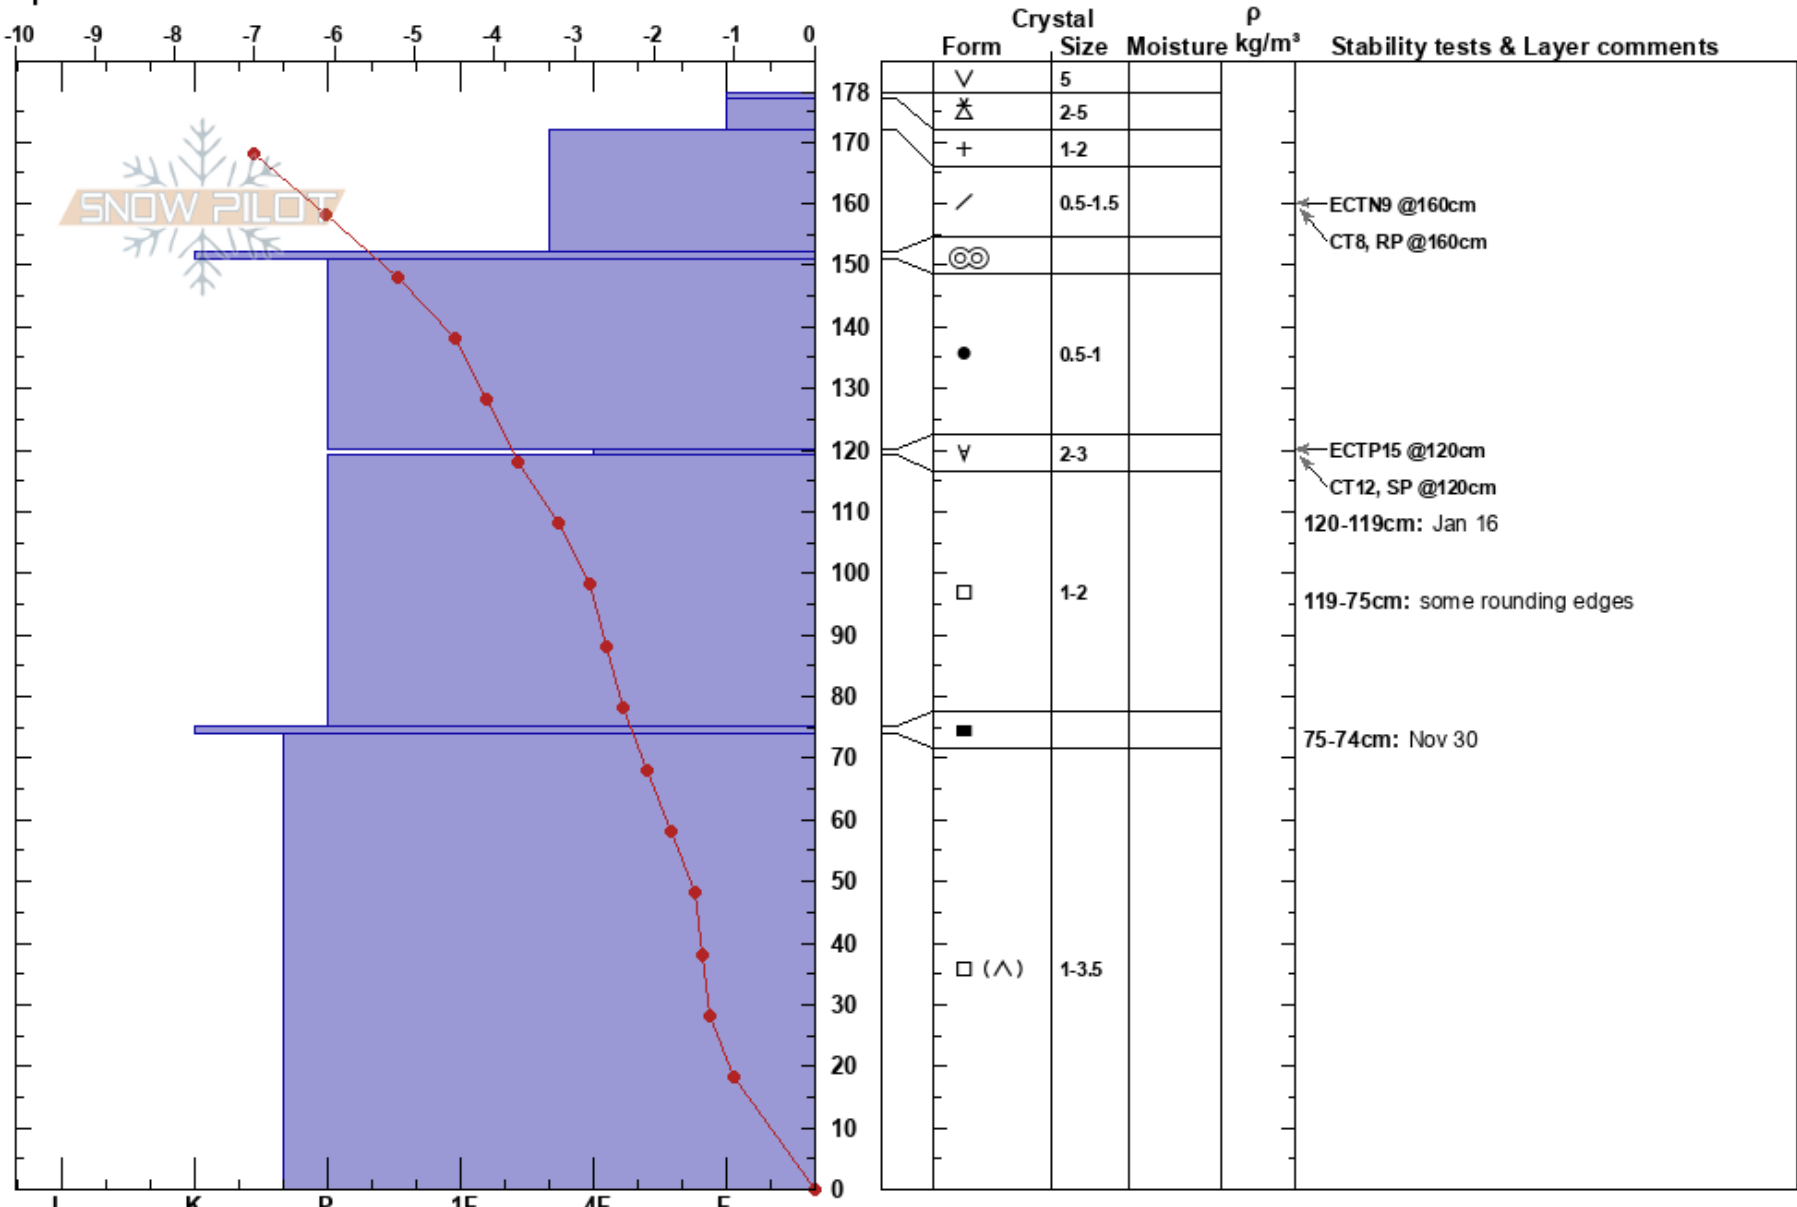

First Saddle
 Columbia Mountains
 BC
 Elevation: 2072 m
 Aspect: E
 Specifics:

James Klemmensen
 16/03/2022 - 10:10
 Co-ord: 50.90614N, -119.92579W
 Slope Angle: 18°
 Wind Loading:

Stability:
 Air Temperature:
 Sky Cover: FEW
 Precipitation: NO
 Wind: Calm

HS: 178
 PF: 35
 Layer Notes:
 120-119cm: Jan 16
 119-75cm: some rounding edges
 75-74cm: Nov 30

Notes: Large wumpfh near test site