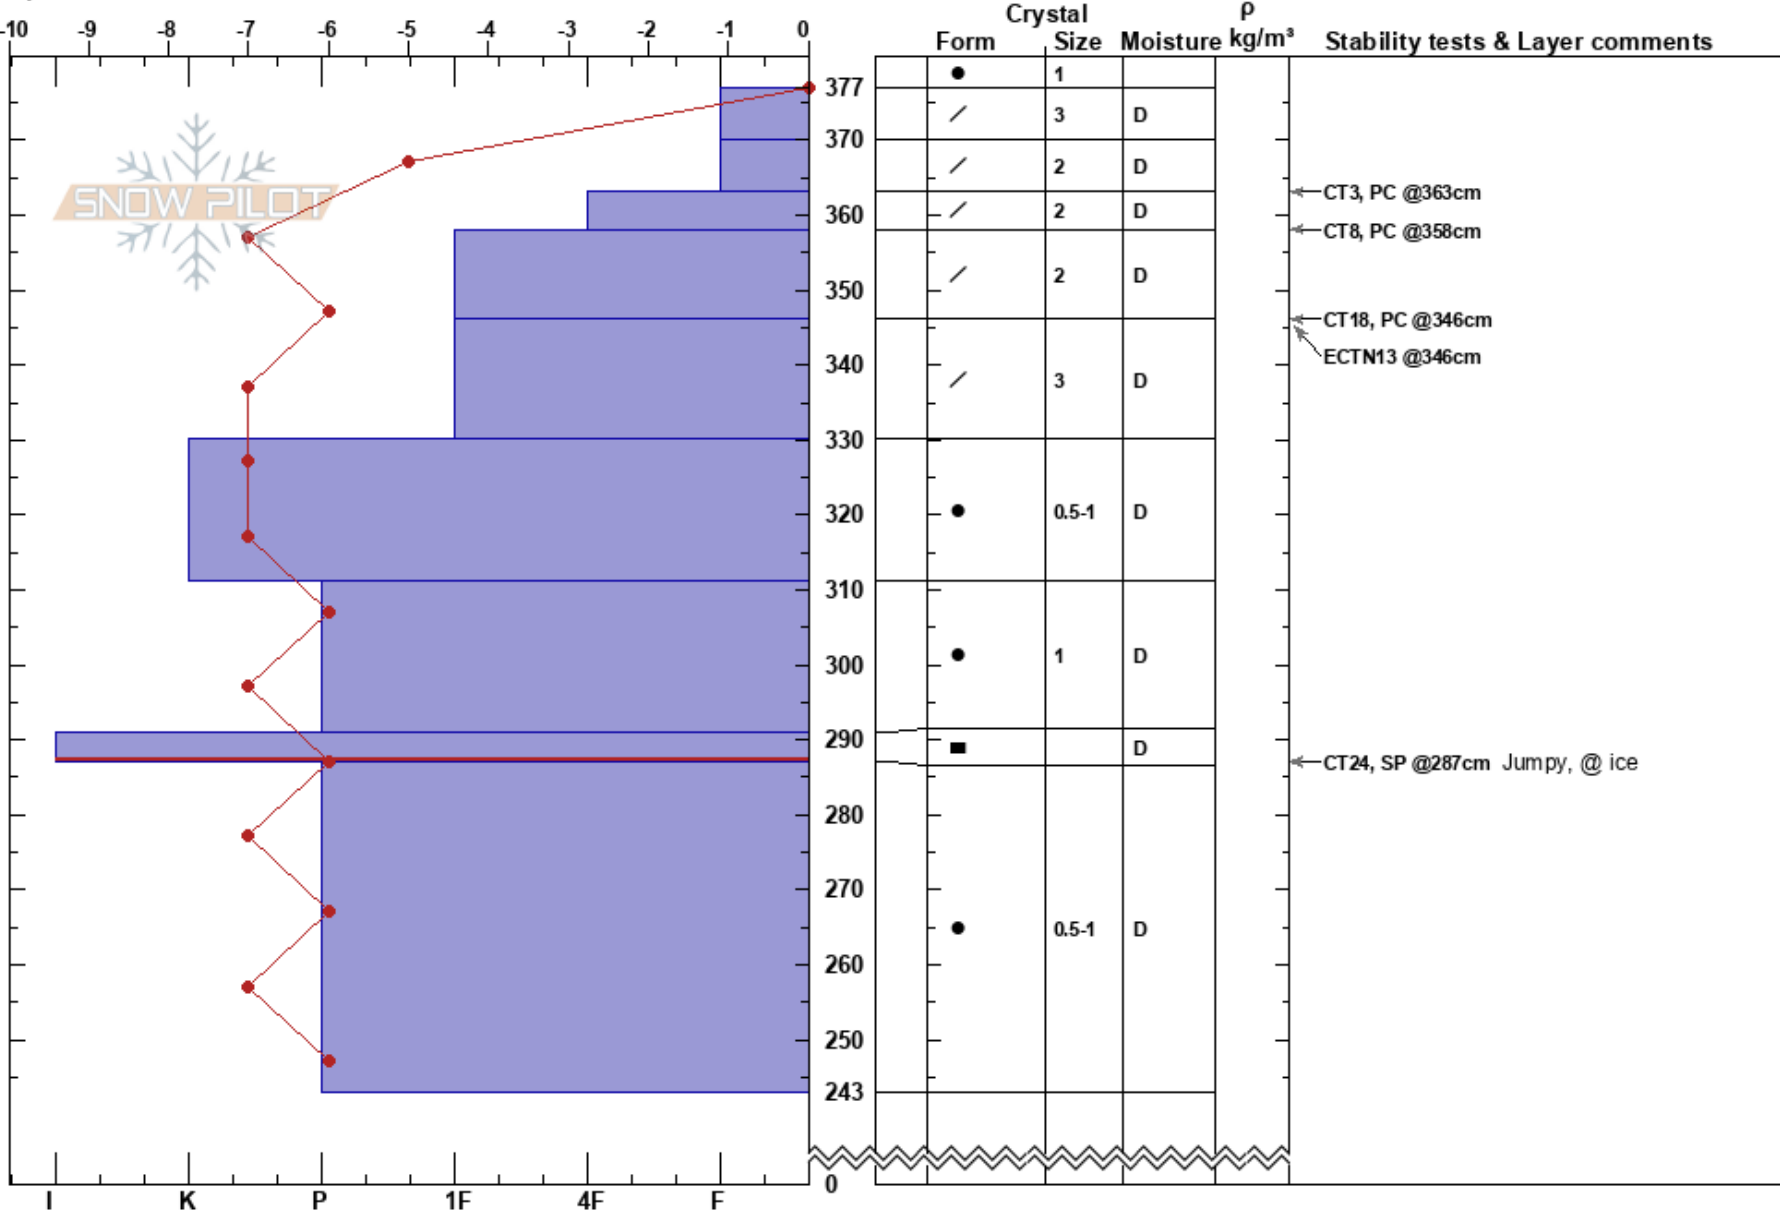

College Glacier
 Deltas
 AK
 Elevation: 5773 ft
 Aspect: 134°

James Smith
 03/14/2022 - 11:30am
 Co-ord: 63.26090N, -145.36633W
 Slope Angle: 32°
 Wind Loading:

Stability:
 Air Temperature: 1°C
 Sky Cover: CLR
 Precipitation: NO
 Wind:
 HS:377
 PS: 30 291-287cm: Problematic layer

Specifics: Ski tracks on slope; We skied slope; Snowmobile tracks on slope

Notes: Top 47cm of snow from storm cycle 03/09/2022 - 03/11/2022