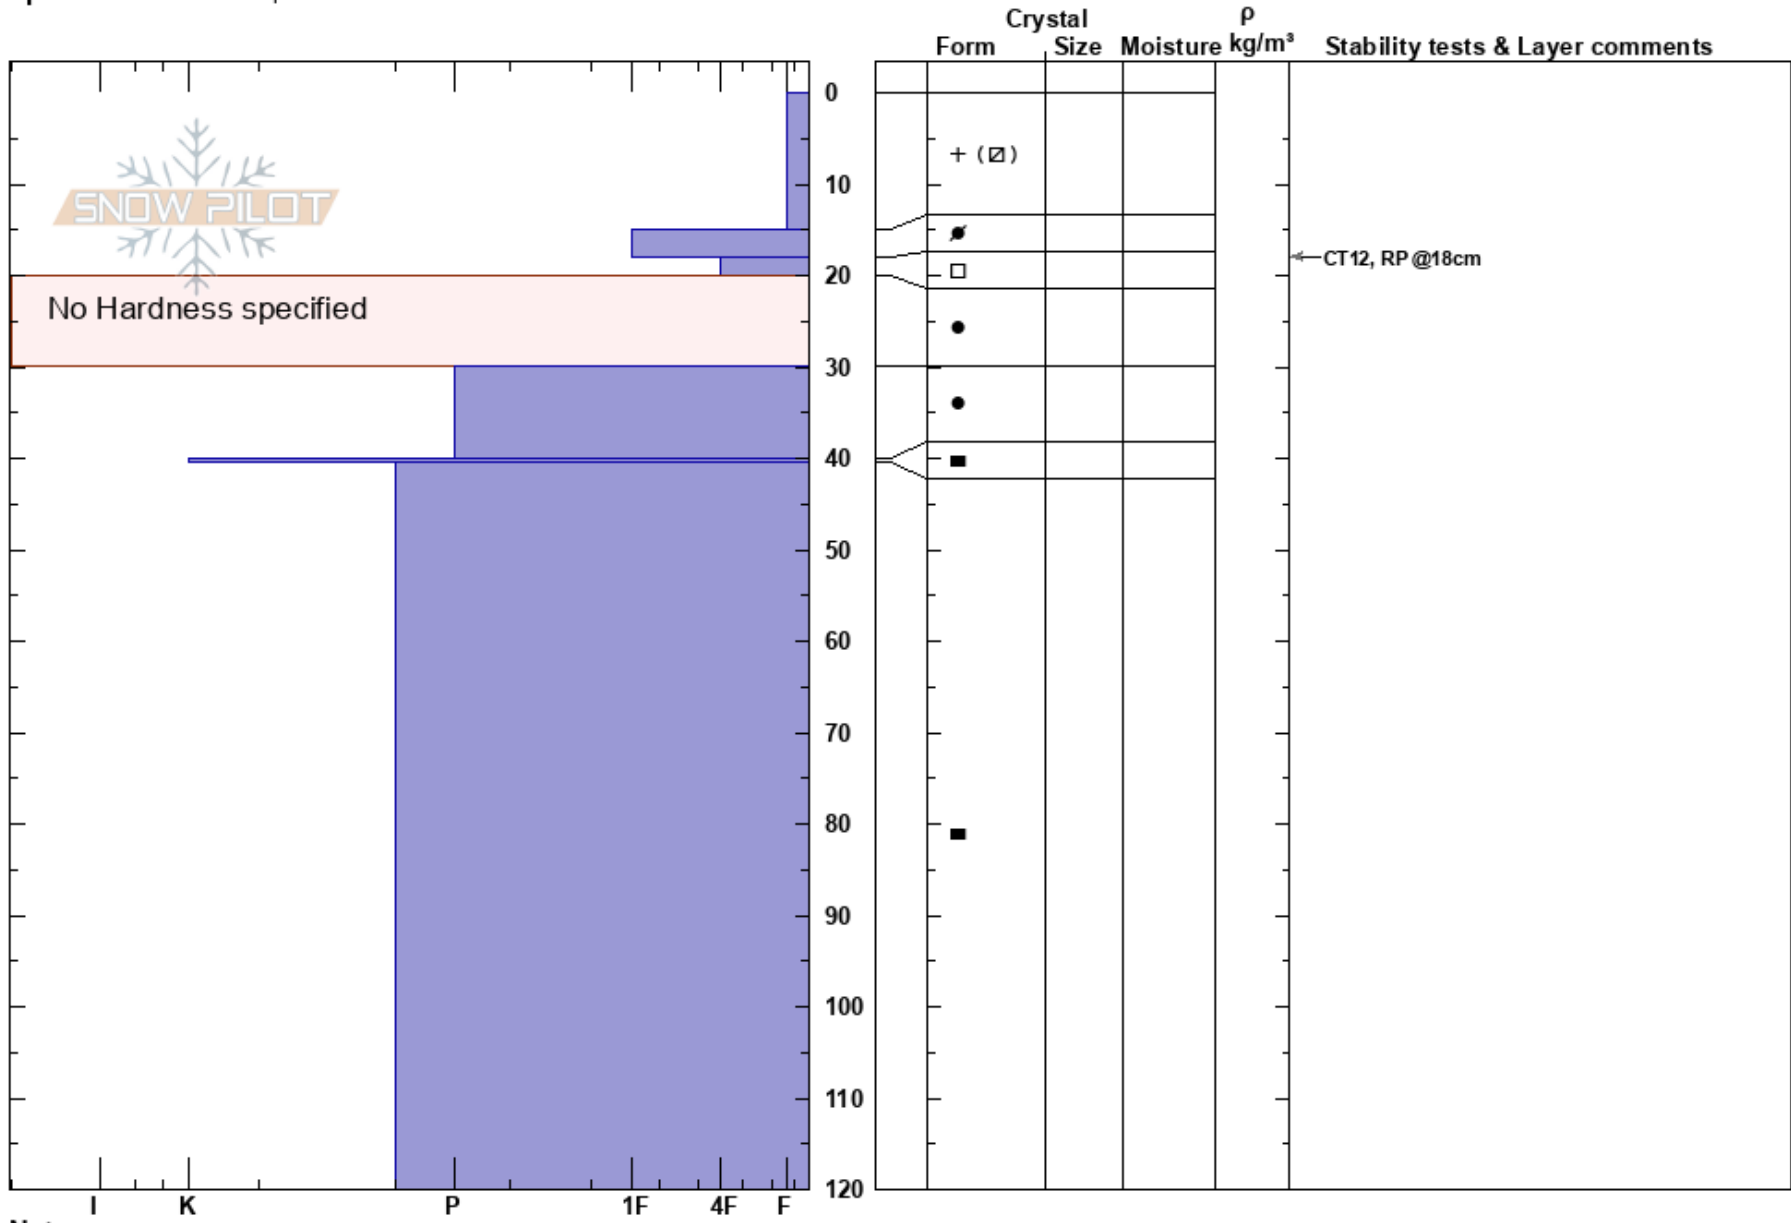

Silver Girl  
 Brucejack  
 BC  
 Elevation: 1758 m  
 Aspect: E  
 Specifics: We skied slope

Last Frontier Heliskiing  
 13/03/2022 - 12:45  
 Co-ord: 09V 4404 10W 6266684N  
 Slope Angle: 32°  
 Wind Loading:

Stability: Good  
 Air Temperature:  
 Sky Cover: FEW  
 Precipitation: NO  
 Wind: Calm

HS: 120  
 PF: 30 20-30cm: Problematic layer  
 PS: 20

Layer Notes:

Notes: