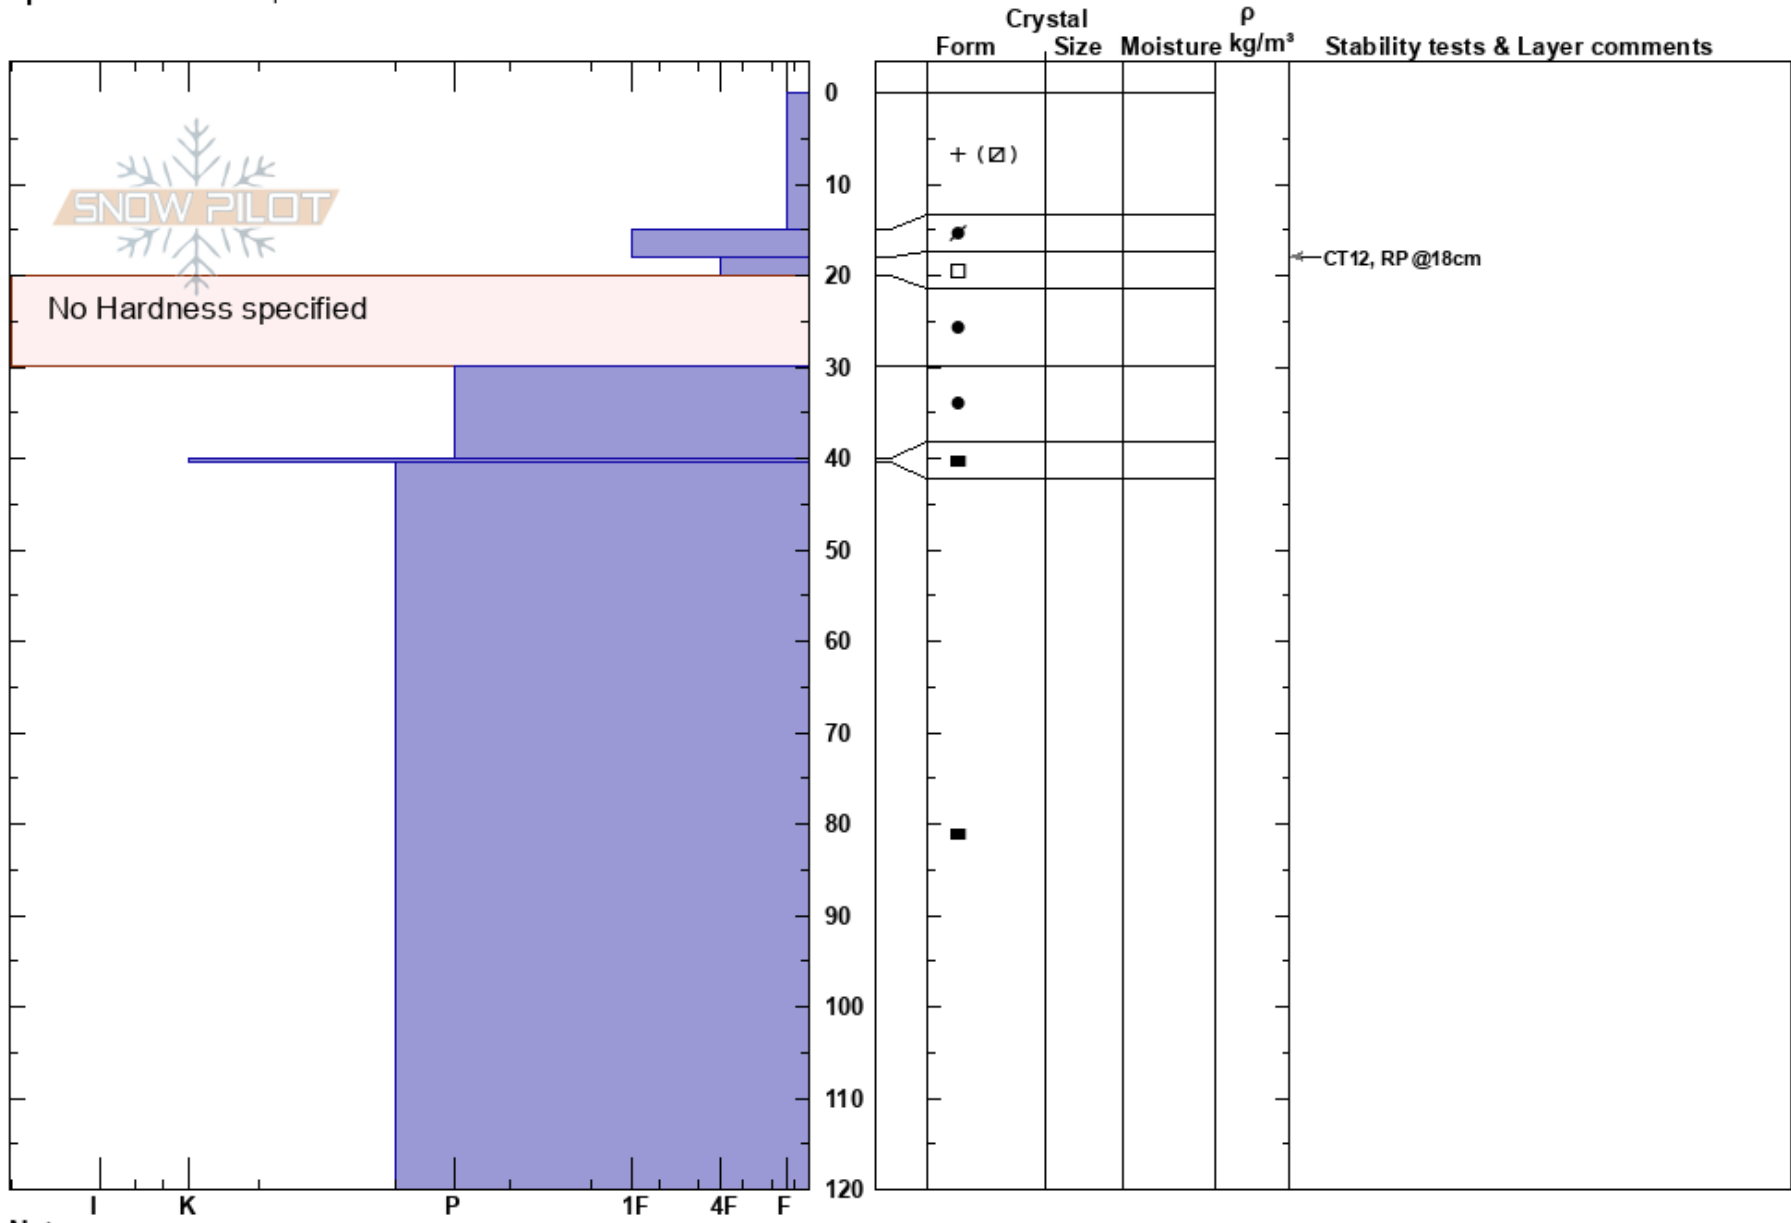

Silver Girl
 Brucejack
 BC
 Elevation: 1758 m
 Aspect: E
 Specifics: We skied slope

Last Frontier Heliskiing
 13/03/2022 - 12:45
 Co-ord: 09V 4404 10W 6266684N
 Slope Angle: 32°
 Wind Loading:

Stability: Good
 Air Temperature:
 Sky Cover: FEW
 Precipitation: NO
 Wind: Calm

HS: 120
 PF: 30 20-30cm: Problematic layer
 PS: 20

Layer Notes:
 Stability tests & Layer comments

Notes: