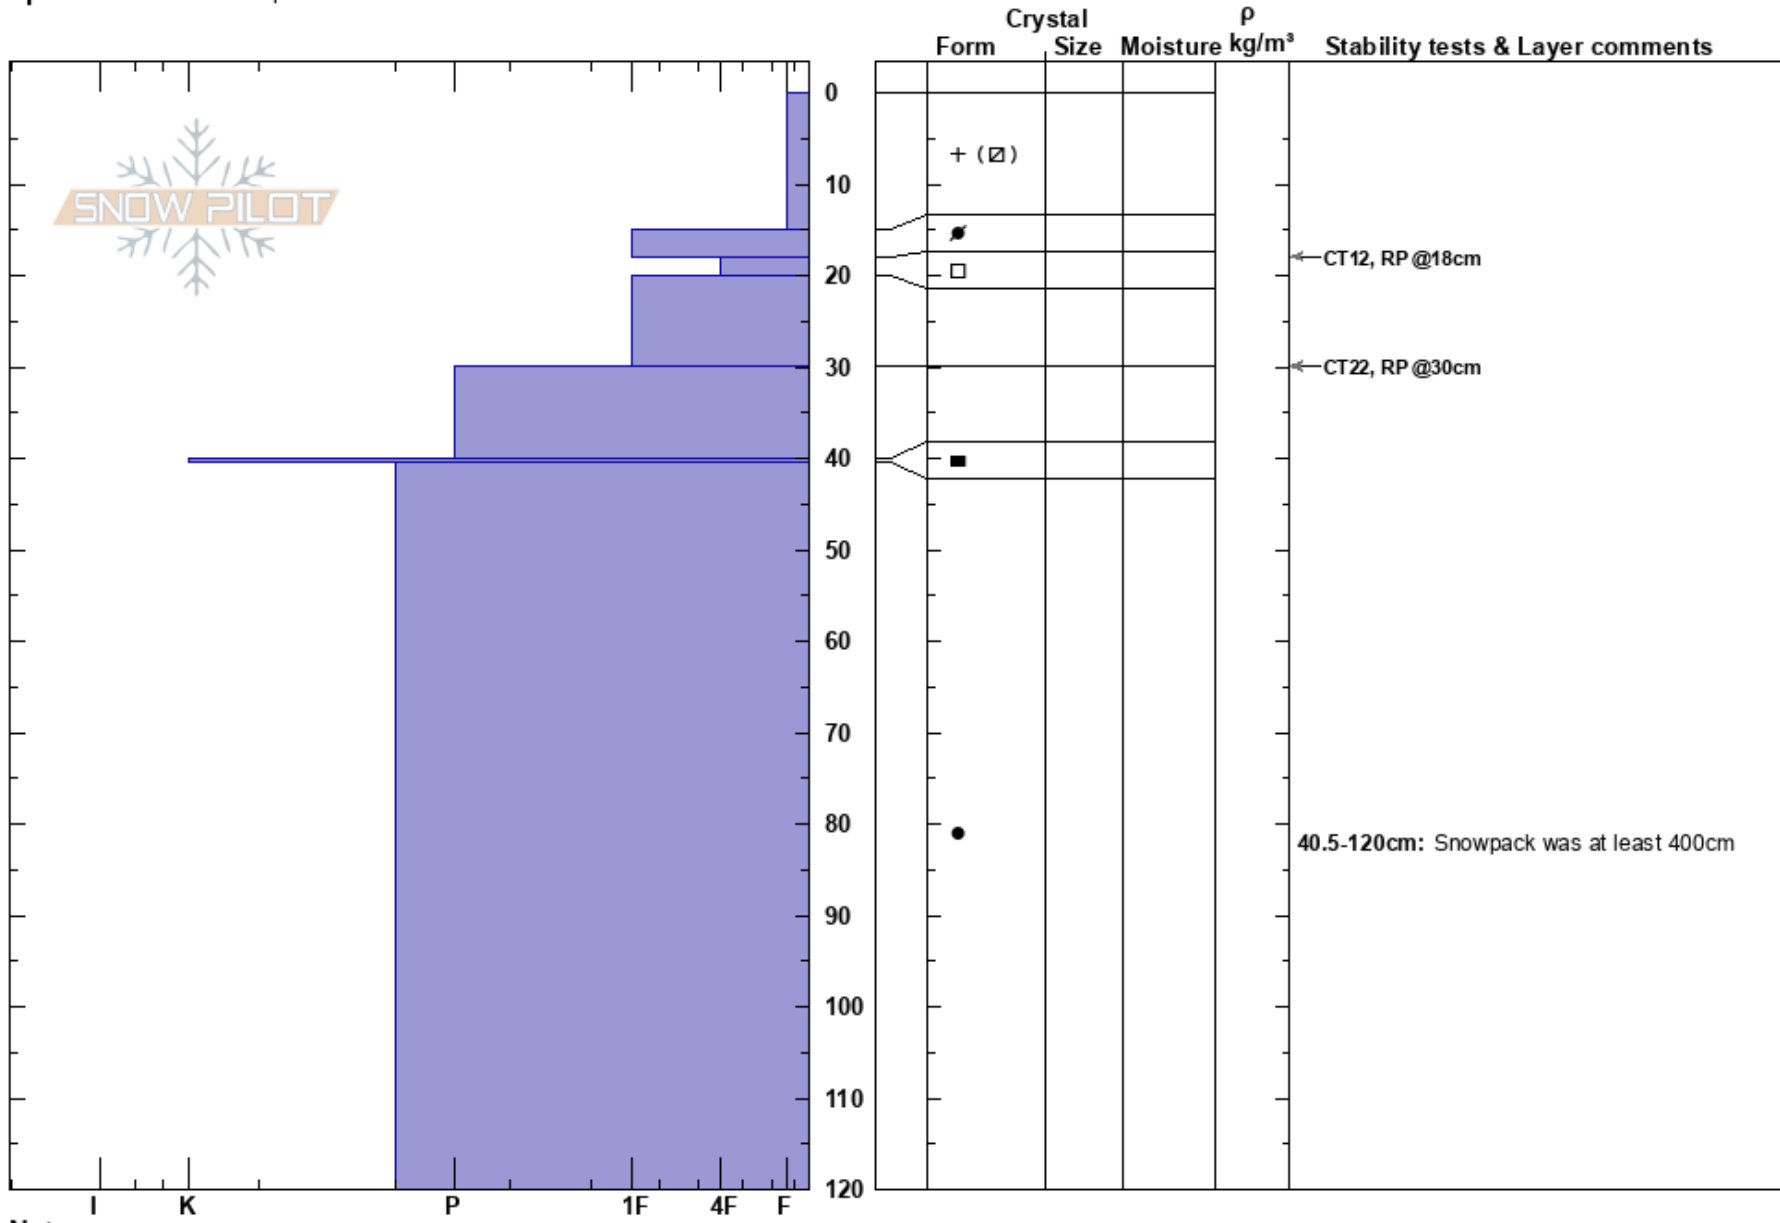

Silver Girl
 Brucejack
 BC
Elevation: 1758 m
Aspect: E
Specifics: We skied slope

Last Frontier Heliskiing
 13/03/2022 - 12:45
Co-ord: 09V 4404 10W 6266684N
Slope Angle: 32°
Wind Loading:

Stability: Good
Air Temperature:
Sky Cover: FEW
Precipitation: NO
Wind: Calm

HS: 120
PF: 30
PS: 20
Layer Notes:
 18-20cm: Problematic layer
 40.5-120cm: Snowpack was at least 400cm

Notes: