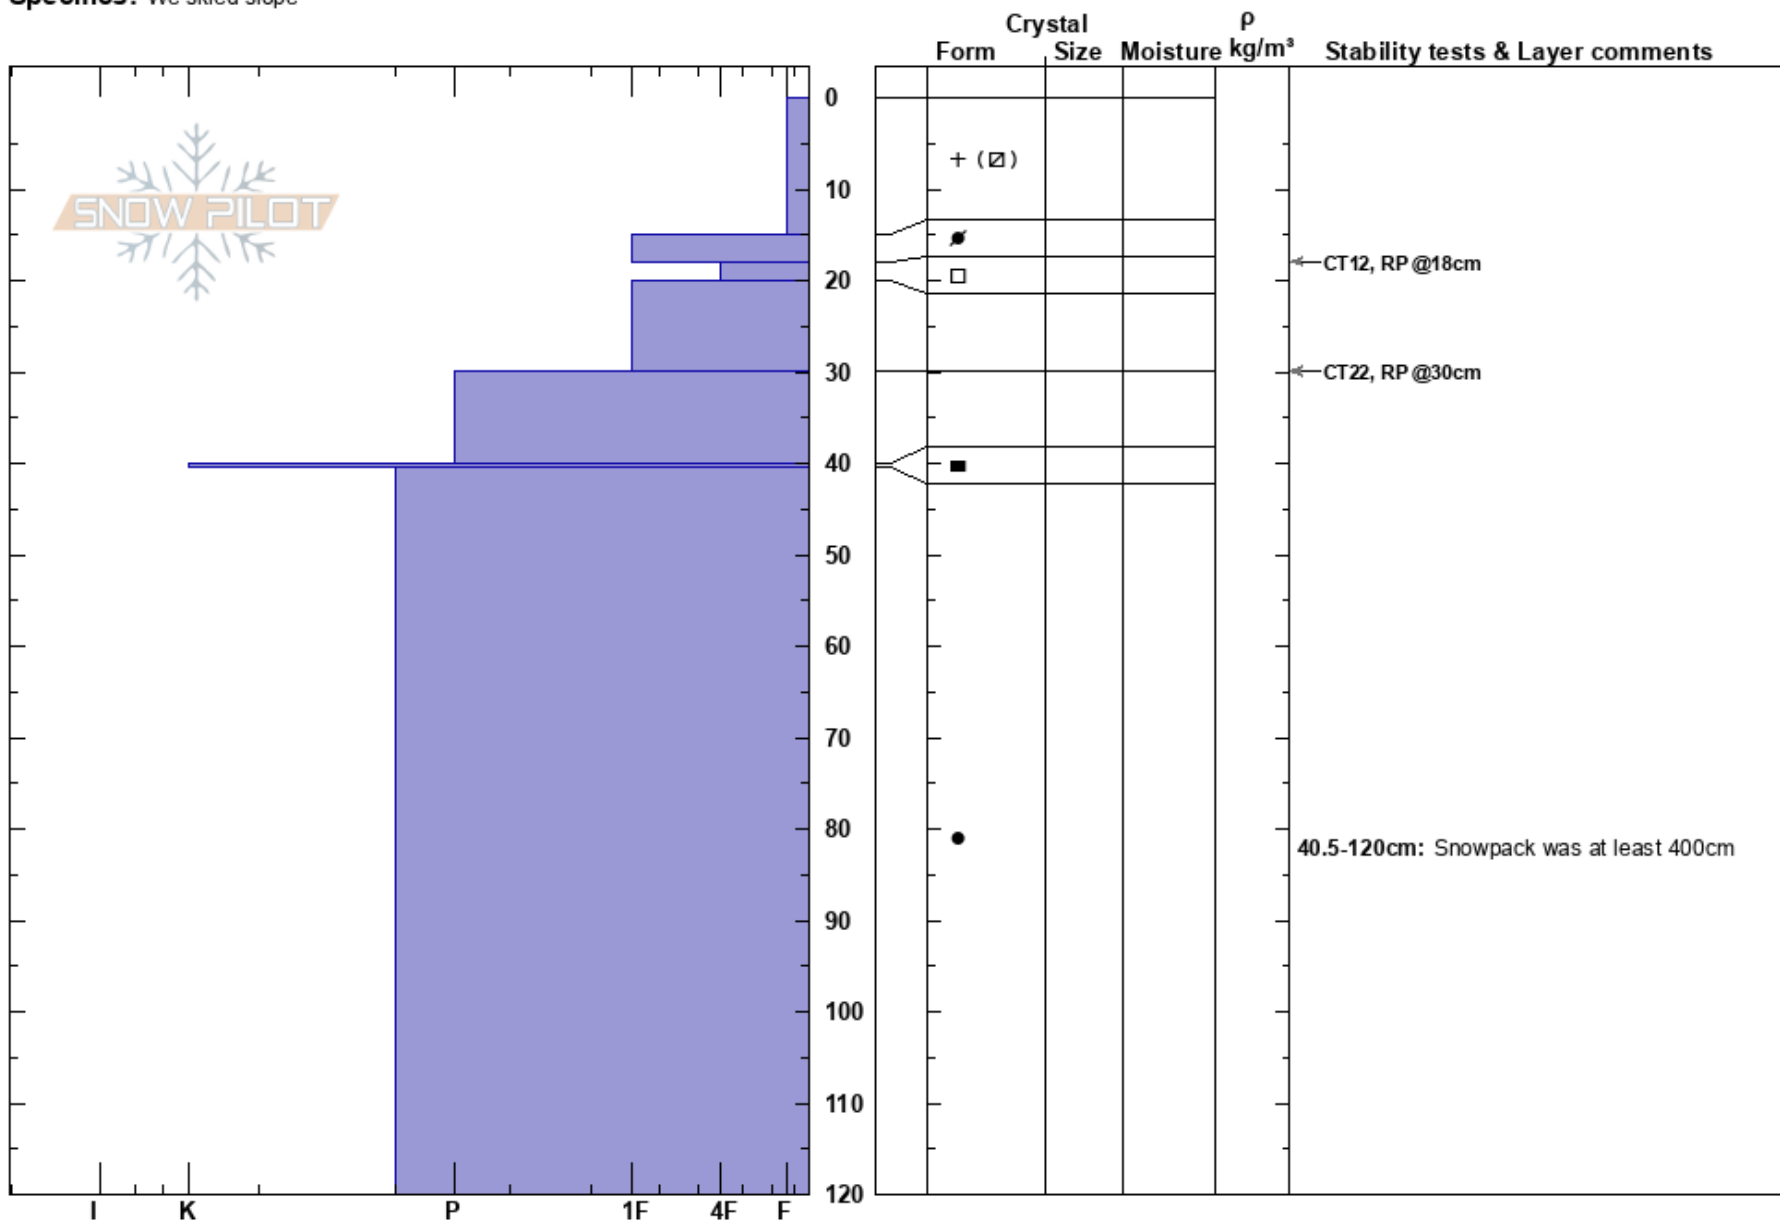

Silver Girl
 Brucejack
 BC
Elevation: 1758 m
Aspect: E
Specifics: We skied slope

Last Frontier Heliskiing
 13/03/2022 - 12:45
Co-ord: 09V 4404 10W 6266684N
Slope Angle: 32°
Wind Loading:

Stability: Good
Air Temperature:
Sky Cover: FEW
Precipitation: NO
Wind: Calm

HS: 120
PF: 30
PS: 20
Layer Notes:
 18-20cm: Problematic layer
 40.5-120cm: Snowpack was at least 400cm

Notes: