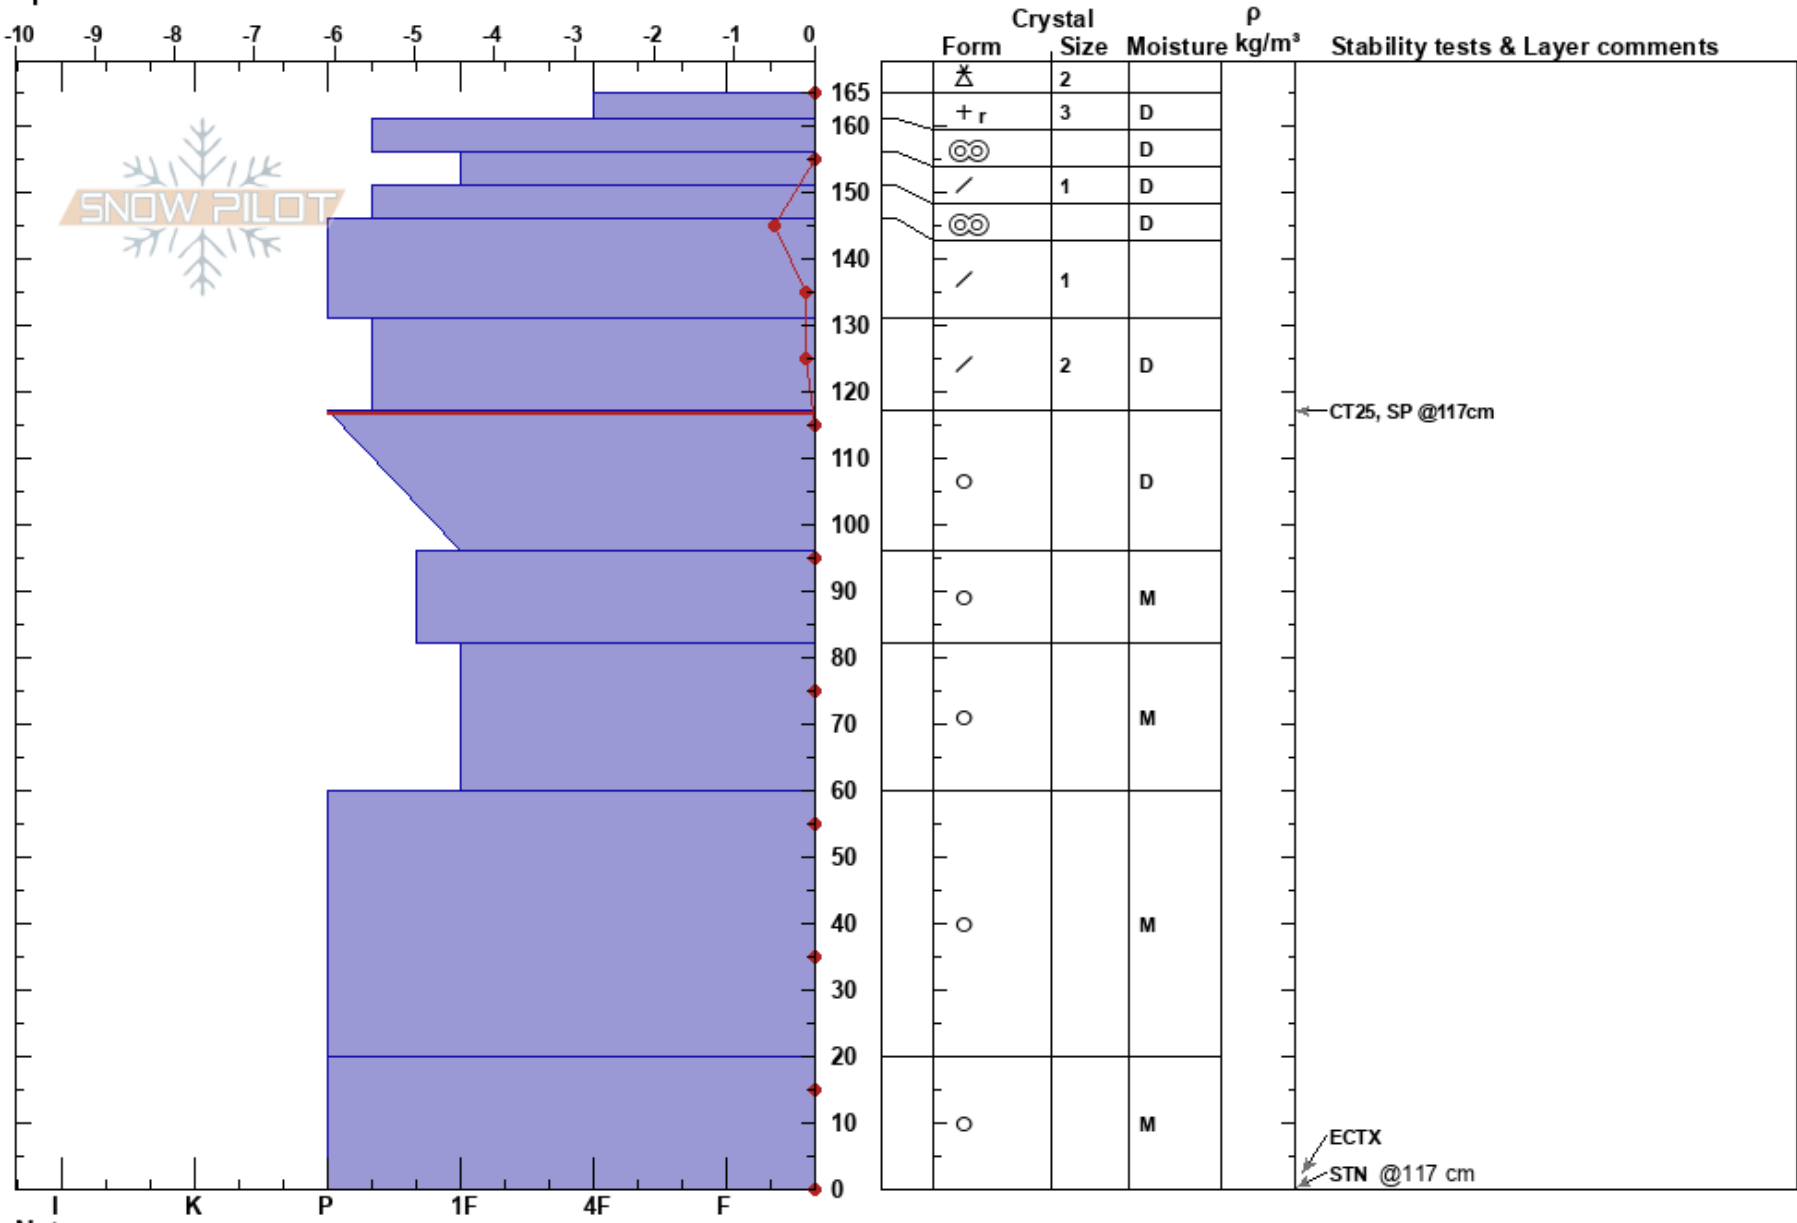

Blackjack Chute
 Wasatch Range
 UT
 Elevation: 9288 ft
 Aspect: NW
 Specifics:

Johanna Kelly
 03/16/2022 - 12:00pm
 Co-ord: 40.58211N, -111.64485W
 Slope Angle: 39°
 Wind Loading: no

Stability: Good
 Air Temperature: 31°C
 Sky Cover: OVC
 Precipitation: S-1
 Wind: Calm

HS: 165
 117-96cm: Problematic layer

ECTX
 STN @117 cm

Notes: Permanently closed area within the resort.